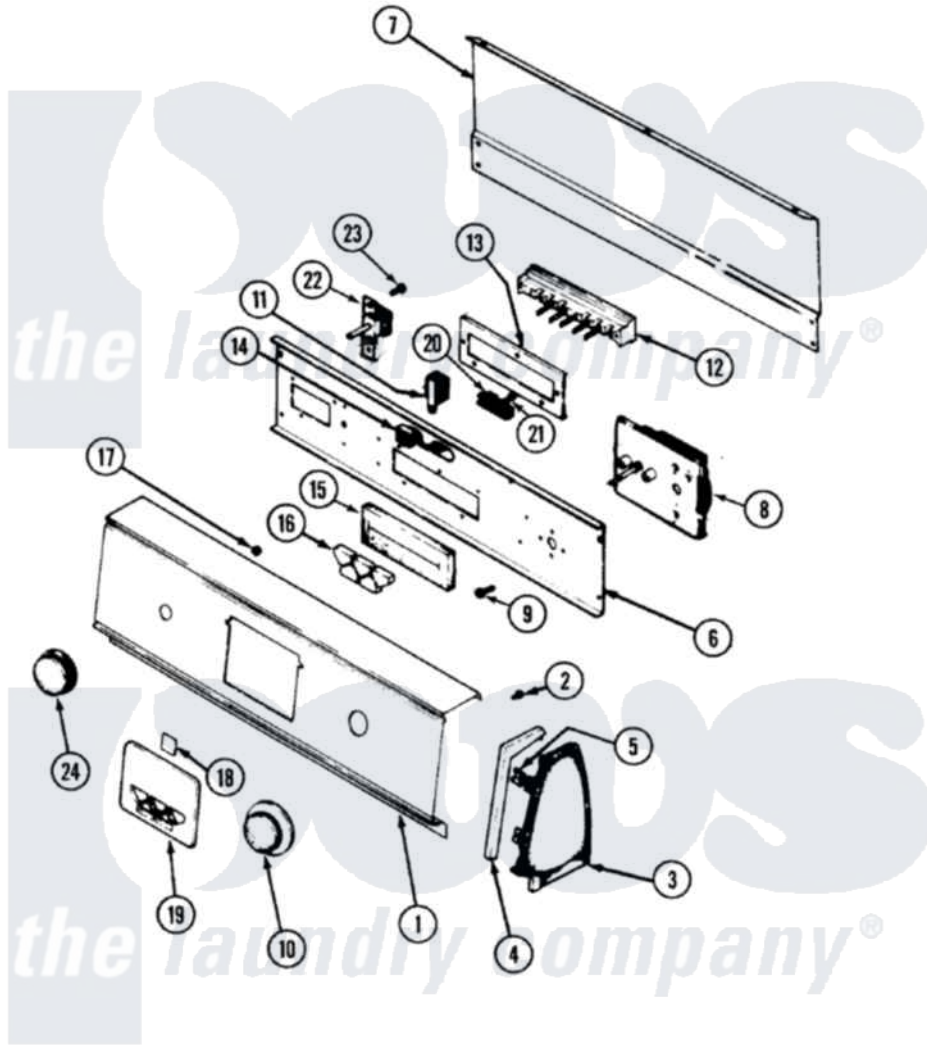

Magic Chef YG20JA5 01 - CONTROL PANEL (REV. A-E)(YE20JA5)

Magic Chef [Residential Magic Chef YG20JA5 Dryer Parts](#) Parts Diagram 01 - CONTROL PANEL (REV. A-E)(YE20JA5)
 Click on the part number to view part

Item	Original Part Number	Replaced By	Status	Part Description
1	53-1654		Not Available	CONTROL PANEL
2	25-7852			Speedclip, Rr Shld To End Cap
"	25-7435	33002917		Screw, No.10-16
"	25-3457			Screw, Sems
3	25-7649	910187		Screw
"	34-9487		Not Available	PLATE, REINFORCEMENT
"	25-7851			Speedclip, End Cap To Top
"	35-2487	21001451		Cap- End
"	35-2488	21001452		Cap- End
"	25-7697	25-2219		Screw
"	25-7702			Speedclip, End Cap To Control Panel
4	25-7760			Screw
"	53-0277		Not Available	TRIM, END CAP (RT)
"	53-0278		Not Available	TRIM, END CAP (LT)
5	25-3002	00767		Screw, 8A X 3/8 HeX Washer