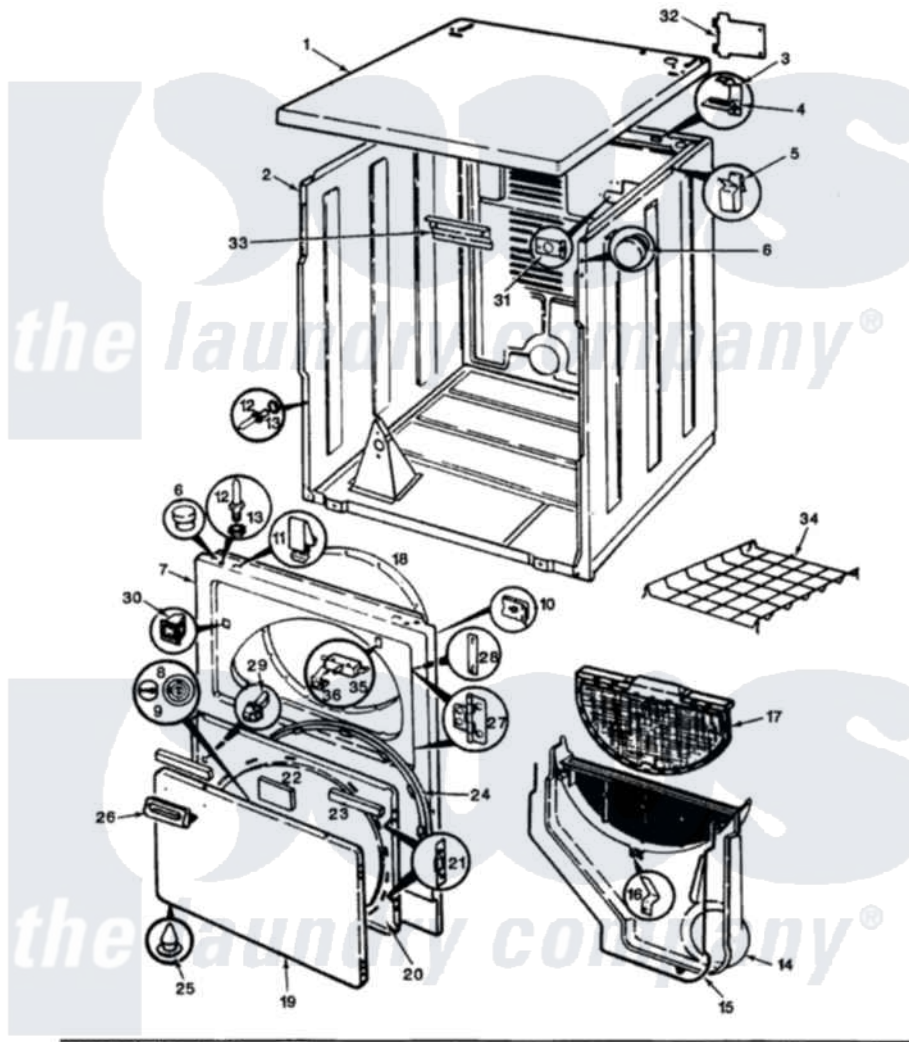

Magic Chef YG20JA5 02 - CYLINDER & DRIVE (YG20JA5)(REV. A-D)

SECTION: EXTERIOR
MODEL: YG20JA-5

Issue Date: 8/90

Magic Chef [Residential Magic Chef YG20JA5 Dryer Parts](#) Parts Diagram 02 - CYLINDER & DRIVE (YG20JA5)(REV. A-D)

[Click on the part number to view part](#)

Item	Original Part Number	Replaced By	Status	Part Description
1	63-5834		Not Available	LEG, LEVELING
2	53-0120			Clip, Front Panel
3	25-7027	16515		Clip
4	53-0153		Not Available	SHIELD, WIRING
"	25-7741	W10116760		Screw
5	Y02100001	LA-1054		Dryer Bulkhead Kit
"	25-7733	681414		Screw, 10AB X 1/2
6	53-0282	31001637		Seal Assembly, Cylinder Front
7	53-1250			Cylinder
8	Y02100002		Not Available	BAFFLE (WHT)
"	25-7759	3196164		Screw
9	LA-1004			Motor Mtg. Kit
"	53-1080	341241		Belt
10	53-2275	W10410996		Motor-Drive
"	53-1041	LA-1004		Motor Mtg. Kit
11	53-0693	53-0332		Motor Switch

38	35-0191		Rear
"	25-7101	3351614	Screw, Gearcase Cover Mounting
39	53-0642	31001096	Roller
40	25-7813		Spacer
41	25-7814		Washer
42	25-7854		Ring, Retaining
43	53-0645	Not Available	COUNTERWEIGHT
44	53-0644	Not Available	BRACKET