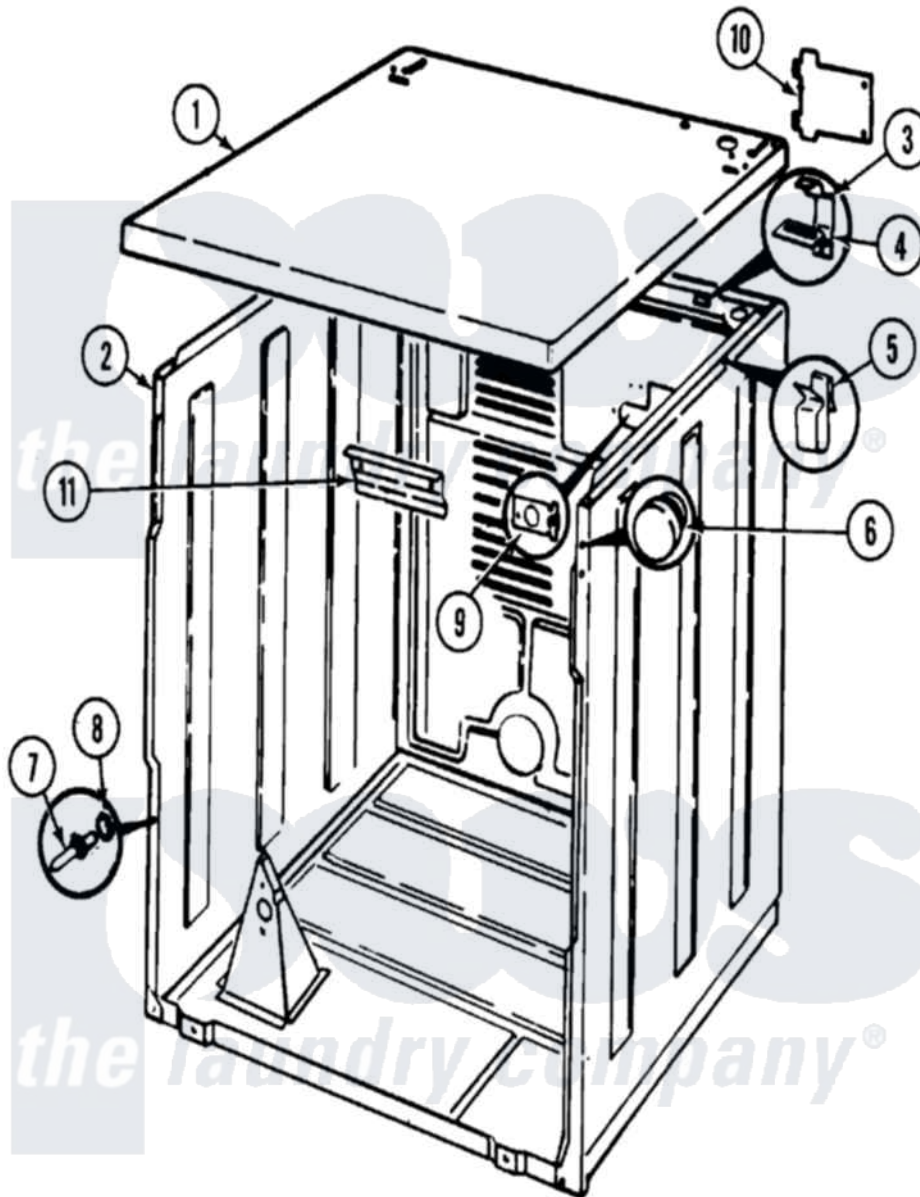

Magic Chef YG20JN1C 01 - CABINET (REV. A)

Magic Chef [Residential Magic Chef YG20JN1C Dryer Parts](#) Parts Diagram 01 - CABINET (REV. A)
 Click on the part number to view part

Item	Original Part Number	Replaced By	Status	Part Description
1	53-1711		Not Available	CABINET TOP (DRYER)
2	53-1644	31001714		Cabinet And Base Assembly
3	63-5712			Hinge, Cabinet Top
4	33-0930			Pad, Top Hinge
"	25-3092	90767		Screw, 8A X 3/8 HeX Washer Head Tapping
5	25-3034			Clip, Wiring
6	33-2653			Bumper, Cabinet
7	63-6148	53-0643		Pin, Locator
8	53-0200			Sleeve, Locator Pin
"	25-0224	3400029		Nut, Adapter Plate
9	53-0135		Not Available	SUPPORT, POWER CORD
10	53-0284			Cover, Terminal
"	25-7857	90767		Screw, 8A X 3/8 HeX Washer Head Tapping
11	53-0133			Shield, Heat
"	25-3457			Screw, Sems