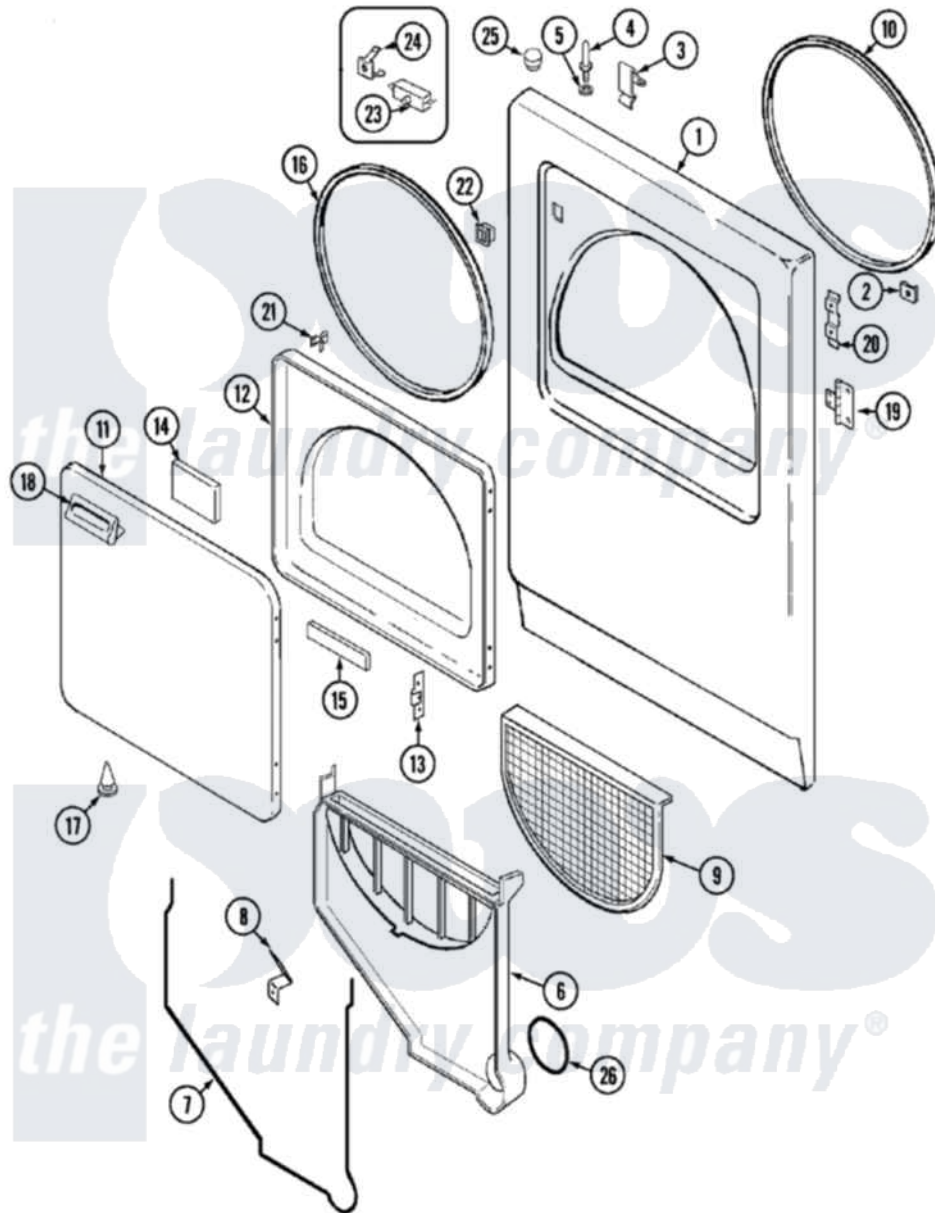

Magic Chef YG20JN1C 03 - DOOR (REV. A)

Magic Chef [Residential Magic Chef YG20JN1C Dryer Parts](#) Parts Diagram 03 - DOOR (REV. A)
 Click on the part number to view part

Item	Original Part Number	Replaced By	Status	Part Description
1	53-0727	12001190		Panel Kit
2	25-7817		Not Available	CLIP, U-TYPE
"	25-7820	489478		Screw, 8 X 1/2
3	25-7220			Clip, Cabinet Top
4	63-6148	53-0643		Pin, Locator
5	25-0224	3400029		Nut, Adapter Plate
"	53-0200			Sleeve, Locator Pin
6	25-7810	415013-35		Screw
"	53-1299	12001324		Duct Kit, Collector
7	53-0204			Seal
8	53-0123			Clip
9	53-0918			Filter, Lint
10	53-0282	31001637		Seal Assembly, Cylinder Front
11	53-0154			Panel, Outer Door
12	53-0740		Not Available	INNER DOOR
13	53-0119			Clip, Hinge

14	53-0251	53-1490	Door Pad
15	53-0252	53-1491	Door Pad
16	53-0112	31001529	Seal, Door
"	25-7770	3196169	Screw, Element
17	25-3534	25-7889	Plug Button
18	53-0928	53-0927	Handle, Door
"	25-7810	415013-35	Screw
19	53-0122	53-1492	Hinge, Dryer Door
20	LA-1003		Door Catch Kit
"	53-0121	Not Available	TWIN NUT
"	25-7809		Screw, No.6-20 1/2 Flthd Torx
21	73-0033	LA-1003	Door Catch Kit
22	25-7828	489483	Screw 10-32 X 1/2
"	53-0187	LA-1003	Door Catch Kit
23	53-0147	53-0148	Switch, Door
24	63-5990	31001319	Clip, Switch
25	33-2653		Bumper, Cabinet
26	53-0203	12001324	Duct Kit, Collector