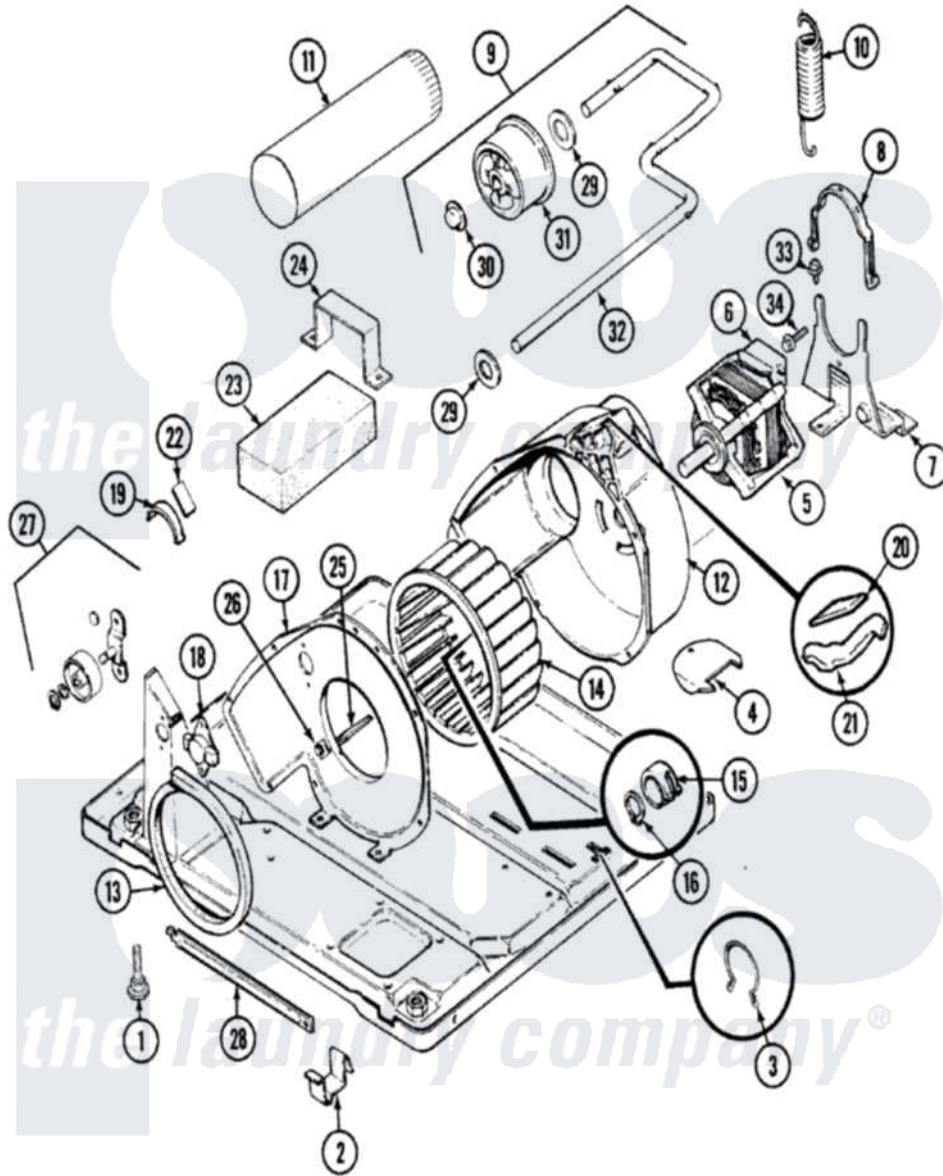

Magic Chef YG20JN1C 05 - MOTOR & DRIVE (REV. A)

Magic Chef [Residential Magic Chef YG20JN1C Dryer Parts](#) Parts Diagram 05 - MOTOR & DRIVE (REV. A)
 Click on the part number to view part

Item	Original Part Number	Replaced By	Status	Part Description
1	63-5834		Not Available	LEG, LEVELING
2	53-0120			Clip, Front Panel
3	25-7027	16515		Clip
4	25-7741	W10116760		Screw
"	53-0153		Not Available	SHIELD, WIRING
5	53-2275	W10410996		Motor-Drive
"	53-1041	LA-1004		Motor Mtg. Kit
6	53-0693	53-0332		Motor Switch
7	53-0852		Not Available	MOTOR BRACKET
"	53-1932	31001570		Bracket, Motor
"	25-7811		Not Available	SCREW
8	53-0214	660658		Clamp, Motor Mounting 343481 685441
9	53-1650		Not Available	IDLER ASSY
"	53-2287			Idler Assembly
10	53-1648			Idler Spring
"	53-2209	31001465		Spring, Idler

11	53-0134		Duct, Exhaust
"	25-2134	W10116760	Screw
12	53-0774	Not Available	BLOWER HOUSING
"	53-1801		Housing, Blower
13	53-0203	12001324	Duct Kit, Collector
14	53-0106		Blower Wheel
15	25-7823	312967	Clamp, Blower Housing
16	25-7855		Ring, Retaining
17	25-7807	33002917	Screw, No.10-16
"	53-1023		Blower Cover
"	53-1934		Cover, Blower Housing
18	53-1107		Thermostat, Control
"	25-2134	W10116760	Screw
19	53-0185	31001470	Glide, Tumbler
"	LA-1006		Glide Kit, Tumbler
20	53-0724	31001356	Pad, Glide
21	53-0183	31001469	Glide, Tumbler
22	53-1684	31001356	Pad, Glide
"	LA-1008		Rr Roller Kit
23	53-0645	Not Available	COUNTERWEIGHT
24	53-0644	Not Available	BRACKET
"	25-7732	681414	Screw, 10AB X 1/2
25	53-1026		Guide, Vane Inlet
26	25-3457		Screw, Sems
27	LA-1007	12002126	Reinforcement Brace/Glide Kit
28	LA-2010	53-1625	Brace, Tumbler Support
29	25-7815		Washer
30	25-7957		Pushnut
31	53-1628	31001344	Pulley, Idler
32	53-2250	53-2287	Idler Assembly
33	25-7699	Not Available	STRAIN RELIEF
34	25-7674		Screw
"	LA-1004		Motor Mtg. Kit