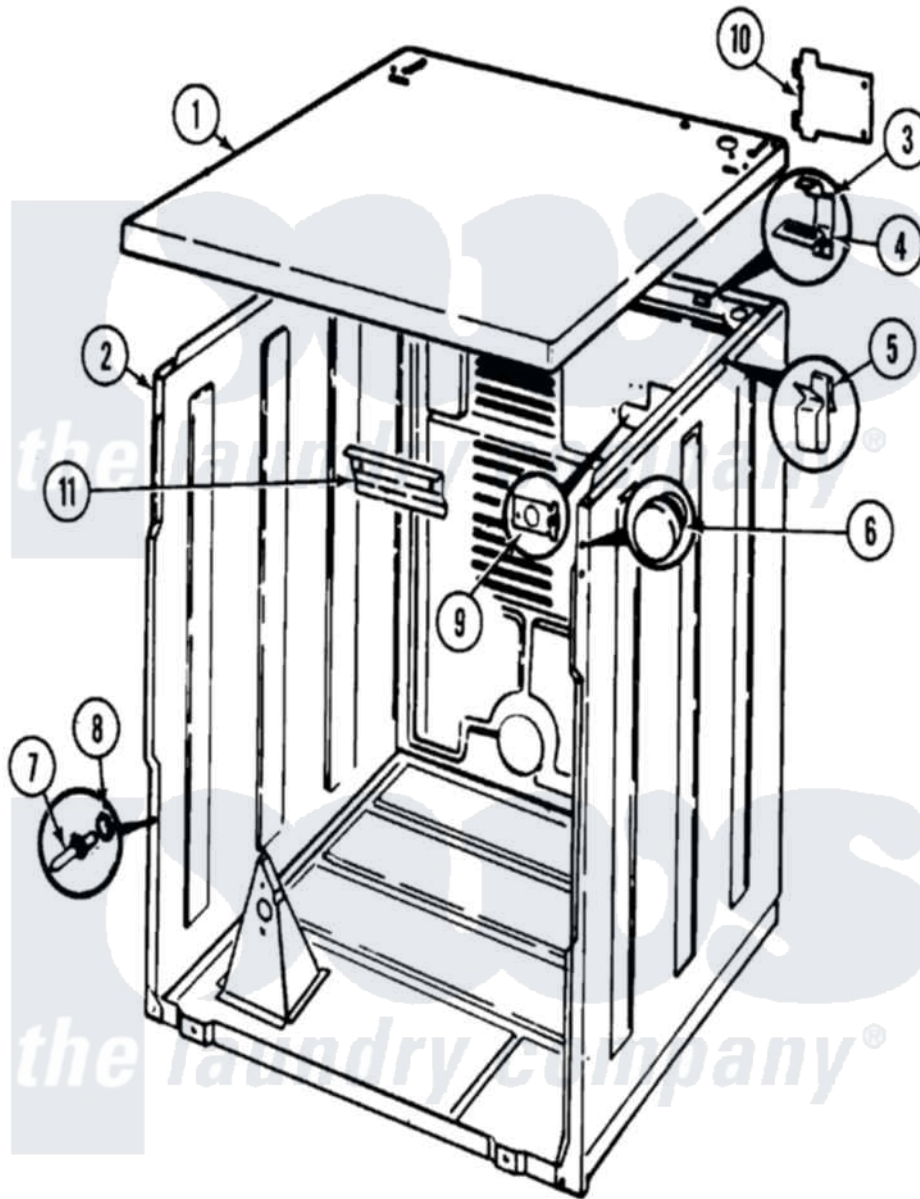

Magic Chef YG20JN25 01 - CABINET (REV. D)

Magic Chef [Residential Magic Chef YG20JN25 Dryer Parts](#) Parts Diagram 01 - CABINET (REV. D)
 Click on the part number to view part

Item	Original Part Number	Replaced By	Status	Part Description
1	53-1711		Not Available	CABINET TOP (DRYER)
2	53-1644	31001714		Cabinet And Base Assembly
3	63-5712			Hinge, Cabinet Top
4	33-0930			Pad, Top Hinge
"	25-3092	90767		Screw, 8A X 3/8 HeX Washer Head Tapping
5	25-3034			Clip, Wiring
6	33-2653			Bumper, Cabinet
7	63-6148	53-0643		Pin, Locator
8	53-0200			Sleeve, Locator Pin
"	25-0224	3400029		Nut, Adapter Plate
10	53-0136			Cover, Supply Cord
"	25-7857	90767		Screw, 8A X 3/8 HeX Washer Head Tapping