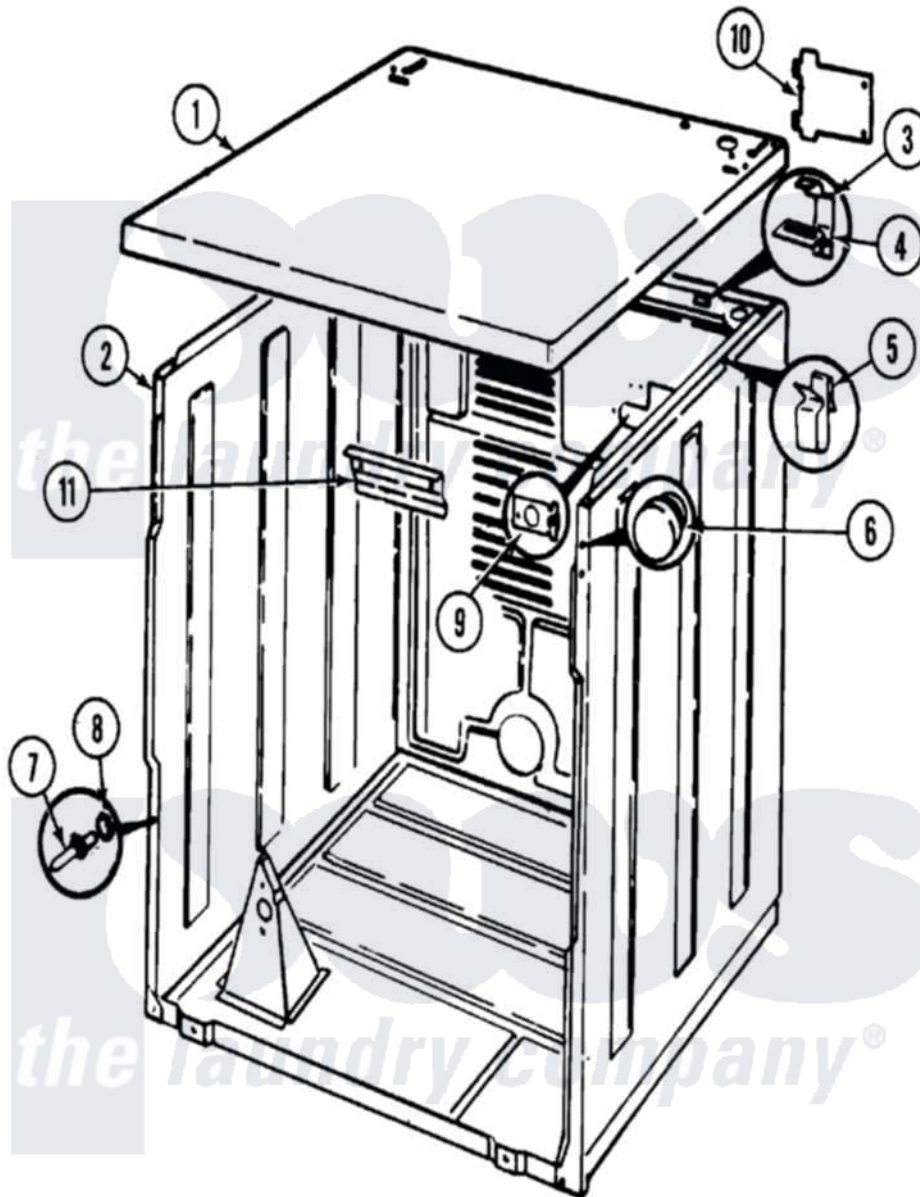

Magic Chef YG20JN2C 01 - CABINET (REV. A)

Magic Chef [Residential Magic Chef YG20JN2C Dryer Parts](#) Parts Diagram 01 - CABINET (REV. A)
 Click on the part number to view part

Item	Original Part Number	Replaced By	Status	Part Description
1	53-1711		Not Available	CABINET TOP (DRYER)
2	53-1644	31001714		Cabinet And Base Assembly
3	63-5712			Hinge, Cabinet Top
4	33-0930			Pad, Top Hinge
"	25-3092	90767		Screw, 8A X 3/8 HeX Washer Head Tapping
5	25-3034			Clip, Wiring
6	33-2653			Bumper, Cabinet
7	63-6148	53-0643		Pin, Locator
8	53-0200			Sleeve, Locator Pin
"	25-0224	3400029		Nut, Adapter Plate
9	53-0135		Not Available	SUPPORT, POWER CORD
10	53-0284			Cover, Terminal
"	25-7857	90767		Screw, 8A X 3/8 HeX Washer Head Tapping
11	53-0133			Shield, Heat
"	25-3457			Screw, Sems