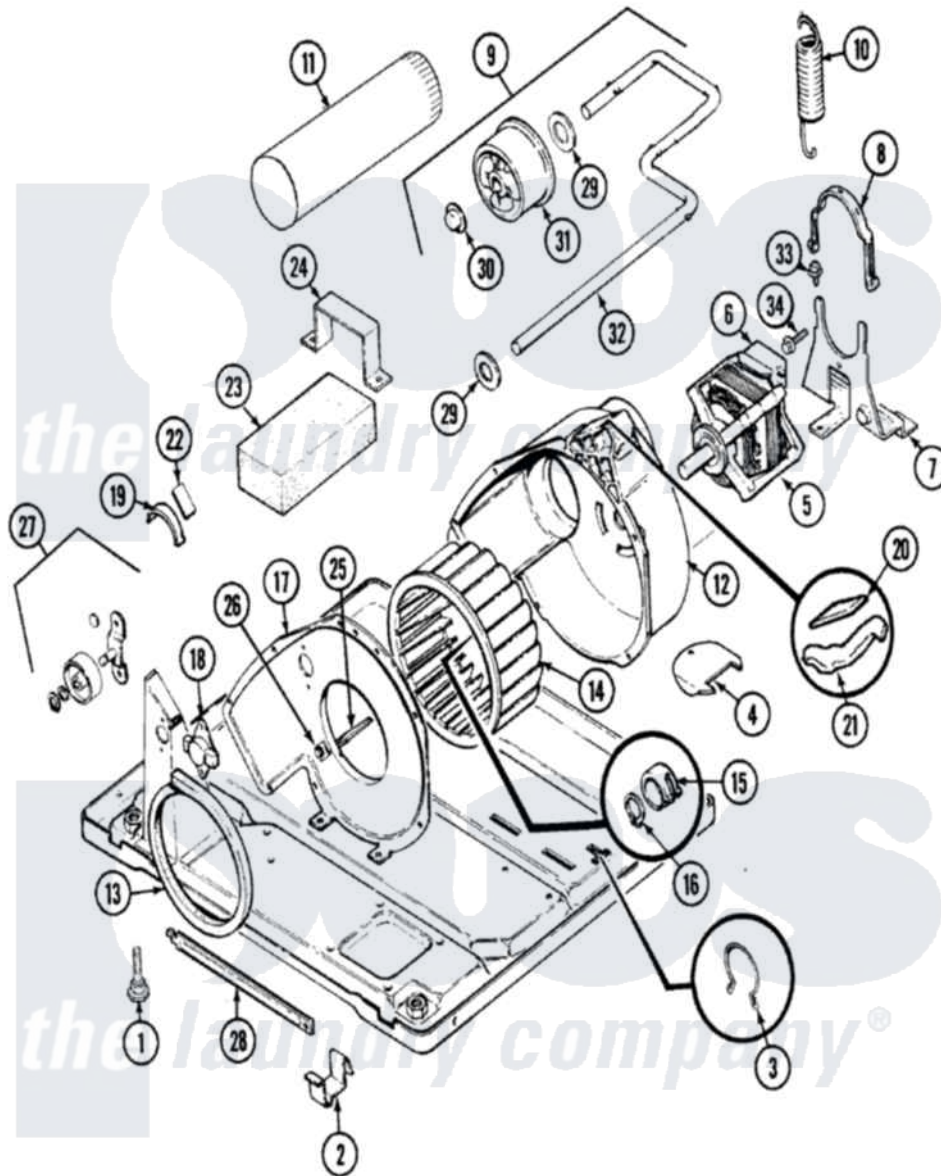

Magic Chef YG20JN2C 05 - MOTOR & DRIVE (REV. A)

Magic Chef [Residential Magic Chef YG20JN2C Dryer Parts](#) Parts Diagram 05 - MOTOR & DRIVE (REV. A)
 Click on the part number to view part

Item	Original Part Number	Replaced By	Status	Part Description
1	63-5834		Not Available	LEG, LEVELING
2	53-0120			Clip, Front Panel
3	25-7027	16515		Clip
4	53-0153		Not Available	SHIELD, WIRING
"	25-7741	W10116760		Screw
5	53-1080	341241		Belt
"	LA-1004			Motor Mtg. Kit
"	53-1041	LA-1004		Motor Mtg. Kit
"	53-2275	W10410996		Motor-Drive
6	53-0693	53-0332		Motor Switch
7	53-0852		Not Available	MOTOR BRACKET
"	53-1932	31001570		Bracket, Motor
"	25-7811		Not Available	SCREW
8	53-0214	660658		Clamp, Motor Mounting 343481 685441
9	53-2287			Idler Assembly
"	53-0764	53-2366		Idler Arm

10	53-0207		Not Available	IDLER SPRING
"	53-2209	31001465		Spring, Idler
11	25-2134	W10116760		Screw
"	53-0134			Duct, Exhaust
12	53-0774		Not Available	BLOWER HOUSING
"	53-1801			Housing, Blower
13	53-0203	12001324		Duct Kit, Collector
14	53-0106			Blower Wheel
15	25-7823	312967		Clamp, Blower Housing
16	25-7855			Ring, Retaining
17	25-7807	33002917		Screw, No.10-16
"	53-1934			Cover, Blower Housing
"	53-1023			Blower Cover
18	53-1107			Thermostat, Control
"	25-2134	W10116760		Screw
19	53-0185	31001470		Glide, Tumbler
"	LA-1006			Glide Kit, Tumbler
20	53-0724	31001356		Pad, Glide
21	53-0183	31001469		Glide, Tumbler
22	53-1684	31001356		Pad, Glide
"	LA-1008			Rr Roller Kit
23	53-0645		Not Available	COUNTERWEIGHT
24	25-7732	681414		Screw, 10AB X 1/2
"	53-0644		Not Available	BRACKET
25	53-1026			Guide, Vane Inlet
26	25-3457			Screw, Sems
27	LA-1007	12002126		Reinforcement Brace/Glide Kit
28	LA-2010	53-1625		Brace, Tumbler Support
29	25-7815			Washer
30	25-7957			Pushnut
31	53-1628	31001344		Pulley, Idler
32	53-2250	53-2287		Idler Assembly
33	25-7699		Not Available	STRAIN RELIEF
34	25-7674			Screw