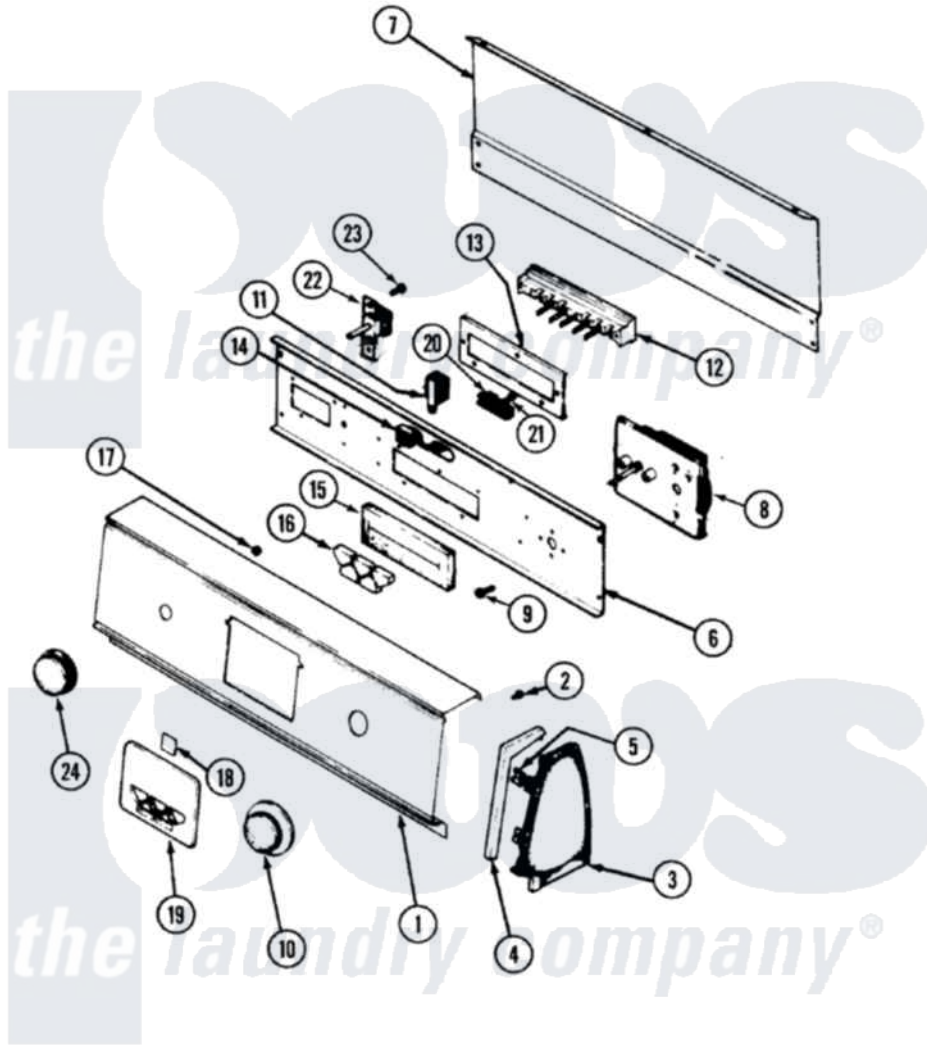

Magic Chef YG20JN5 01 - CONTROL PANEL (REV. A-D)(YG20JN5)

Magic Chef [Residential Magic Chef YG20JN5 Dryer Parts](#) Parts Diagram 01 - CONTROL PANEL (REV. A-D)(YG20JN5)
 Click on the part number to view part

Item	Original Part Number	Replaced By	Status	Part Description
1	53-1652		Not Available	CONTROL PANEL
2	25-7852			Speedclip, Rr Shld To End Cap
"	25-7435	33002917		Screw, No.10-16
"	25-3457			Screw, Sems
3	25-7697	25-2219		Screw
"	34-9487		Not Available	PLATE, REINFORCEMENT
"	25-7851			Speedclip, End Cap To Top
"	35-2668	21001453		Cap- End
"	35-2669		Not Available	CAP, END (LT)(WHT)
"	25-7702			Speedclip, End Cap To Control Panel
"	25-7649	910187		Screw
4	25-7760			Screw
"	53-0278		Not Available	TRIM, END CAP (LT)
"	53-0277		Not Available	TRIM, END CAP (RT)
5	25-3002	00767		Screw, 8A X 3/8 HeX Washer