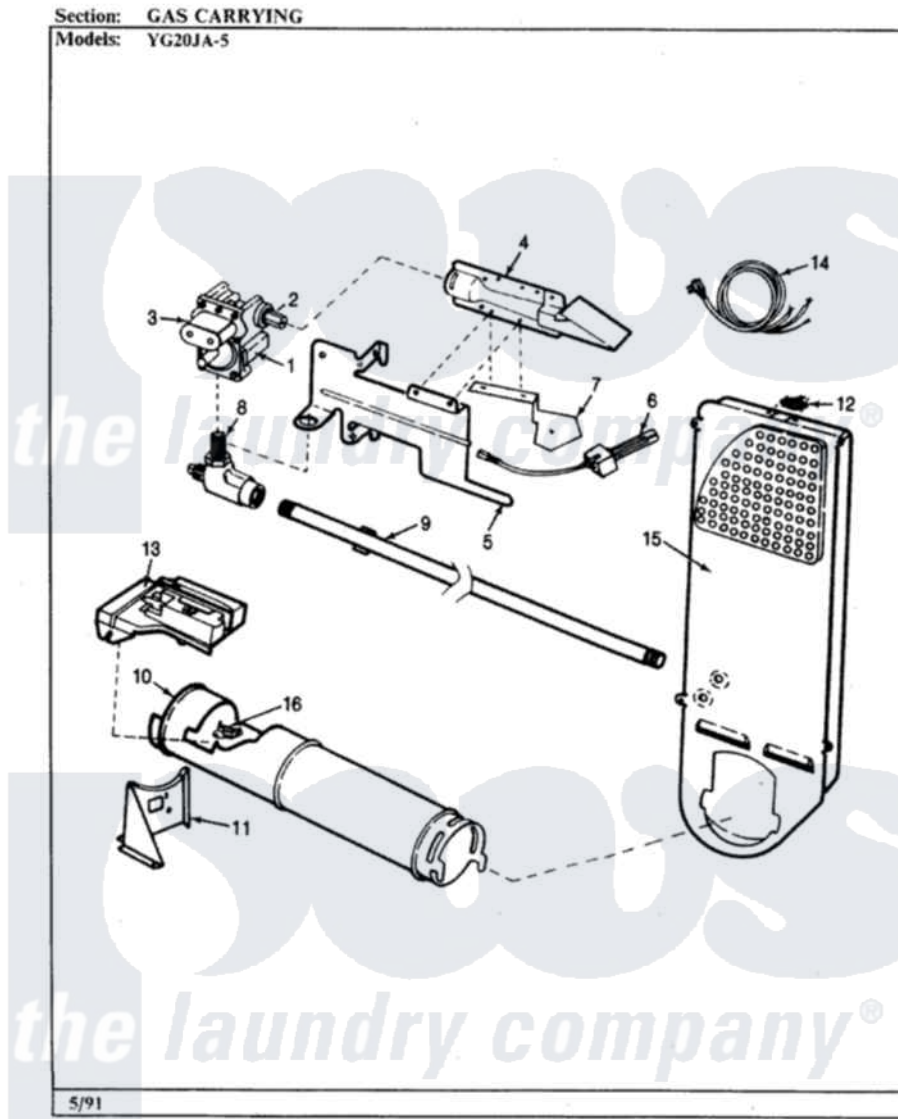

Magic Chef YG20JN5 03 - EXTERIOR (YG20JN5)(REV. A-D)

Magic Chef [Residential Magic Chef YG20JN5 Dryer Parts](#) Parts Diagram 03 - EXTERIOR (YG20JN5)(REV. A-D)
Click on the part number to view part

Item	Original Part Number	Replaced By	Status	Part Description
1	53-1711		Not Available	CABINET TOP (DRYER)
2	53-0160	31001714		Cabinet And Base Assembly
"	53-1644	31001714		Cabinet And Base Assembly
3	63-5712			Hinge, Cabinet Top
4	25-3092	90767		Screw, 8A X 3/8 HeX Washer Head Tapping
"	33-0930			Pad, Top Hinge
5	25-3034			Clip, Wiring
6	33-2653			Bumper, Cabinet
7	53-0727	12001190		Panel Kit
8	53-0155		Not Available	PLUG, GAS ACCESS (WHT)
9	53-0156			Button, Gas Access
10	25-7817		Not Available	CLIP, U-TYPE
"	25-7820	489478		Screw, 8 X 1/2
11	25-7220			Clip, Cabinet Top
12	63-6148	53-0643		Pin, Locator
13	25-0224	3400029		Nut, Adapter Plate

14	25-7810	415013-35	Screw
"	53-1299	12001324	Duct Kit, Collector
15	53-0204		Seal
16	53-0123		Clip
17	53-0918		Filter, Lint
18	53-0282	31001637	Seal Assembly, Cylinder Front
19	53-0154		Panel, Outer Door
20	53-0912	Not Available	PANEL, INNER DOOR (WHT)
21	53-0119		Clip, Hinge
22	53-0251	53-1490	Door Pad
23	53-0252	53-1491	Door Pad
24	53-0112	31001529	Seal, Door
"	25-7770	3196169	Screw, Element
25	25-3534	25-7889	Plug Button
26	53-0928	53-0927	Handle, Door
"	25-7810	415013-35	Screw
27	53-0122	53-1492	Hinge, Dryer Door
"	25-7809		Screw, No.6-20 1/2 Flthd Torx
28	LA-1003		Door Catch Kit
"	53-0121	Not Available	TWIN NUT
29	73-0033	LA-1003	Door Catch Kit
30	53-0187	LA-1003	Door Catch Kit
31	25-7828	489483	Screw 10-32 X 1/2
"	53-0135	Not Available	SUPPORT, POWER CORD
32	53-0284		Cover, Terminal
33	25-3457		Screw, Sems
"	53-0133		Shield, Heat
34	LA-1005		Switch Kit
"	53-0772	21001495	Rack, Drying
35	53-0148		Switch, Door
36	63-5990	31001319	Clip, Switch