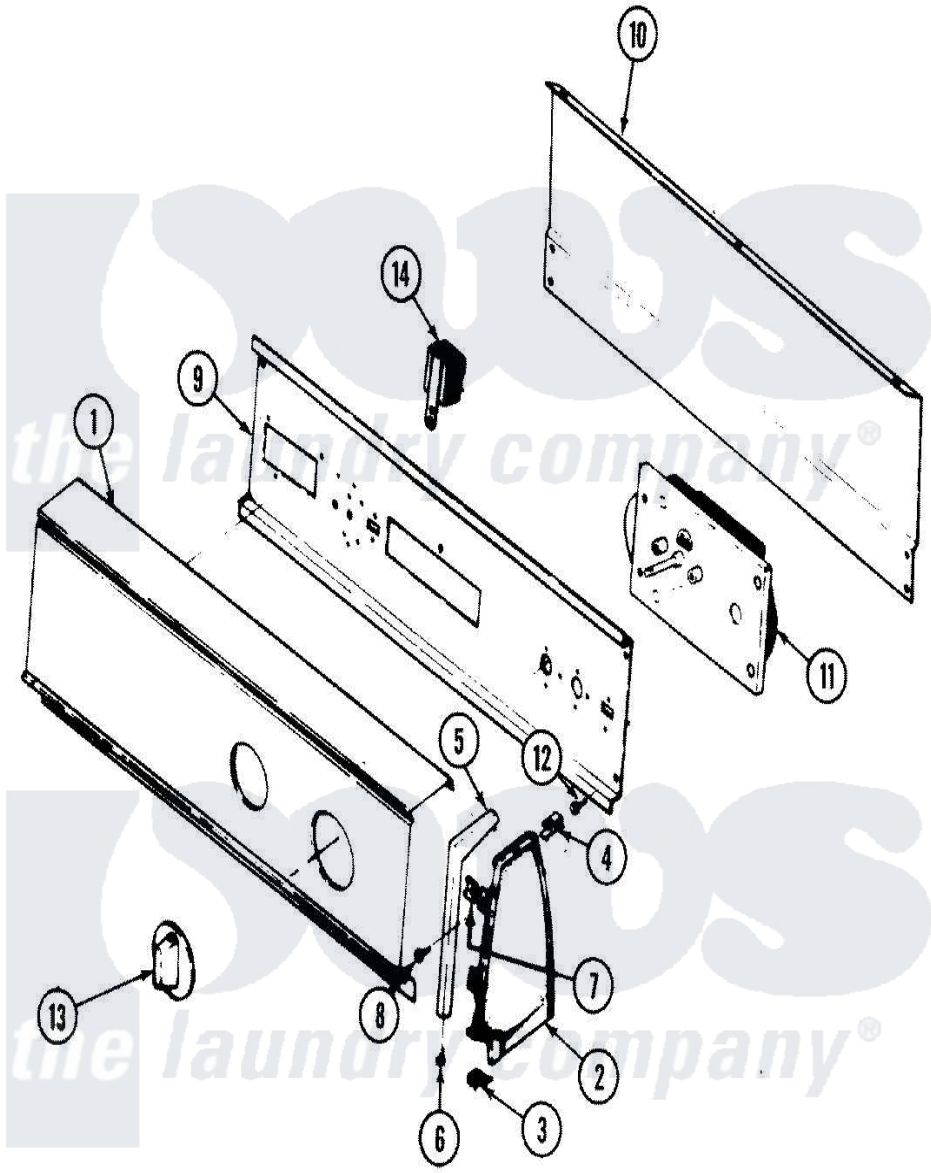

Magic Chef YG20JY25 02 - CONTROL PANEL (REV. D)

Magic Chef [Residential Magic Chef YG20JY25 Dryer Parts](#) Parts Diagram 02 - CONTROL PANEL (REV. D)
 Click on the part number to view part

Item	Original Part Number	Replaced By	Status	Part Description
1	53-1603		Not Available	CONTROL PANEL
2	25-7851			Speedclip, End Cap To Top
"	25-7649	910187		Screw
"	25-7697	25-2219		Screw
"	25-7702			Speedclip, End Cap To Control Panel
"	35-2487	21001451		Cap- End
"	35-2488	21001452		Cap- End
3	25-7697	25-2219		Screw
"	25-7851			Speedclip, End Cap To Top
4	25-7852			Speedclip, Rr Shld To End Cap
"	25-7435	33002917		Screw, No.10-16
5	53-0277		Not Available	TRIM, END CAP (RT)
"	53-0278		Not Available	TRIM, END CAP (LT)
6	25-7760			Screw
7	25-7702			Speedclip, End Cap To Control

	25-1192		Panel
8	25-3092	90767	Screw, 8A X 3/8 HeX Washer Head Tapping
9	53-1676		Shield, Control
10	35-2688	21001460	Shield, Rear
11	53-1810		Timer
12	25-7435	33002917	Screw, No.10-16
13	53-1533	31001219	Knob Ski
14	25-3092	90767	Screw, 8A X 3/8 HeX Washer Head Tapping
"	53-1607-1	Not Available	MANUAL, USE & CARE
"	53-1639		Buzzer Assembly
15	16000326		Guide, Quick Ref - Jenn-Air