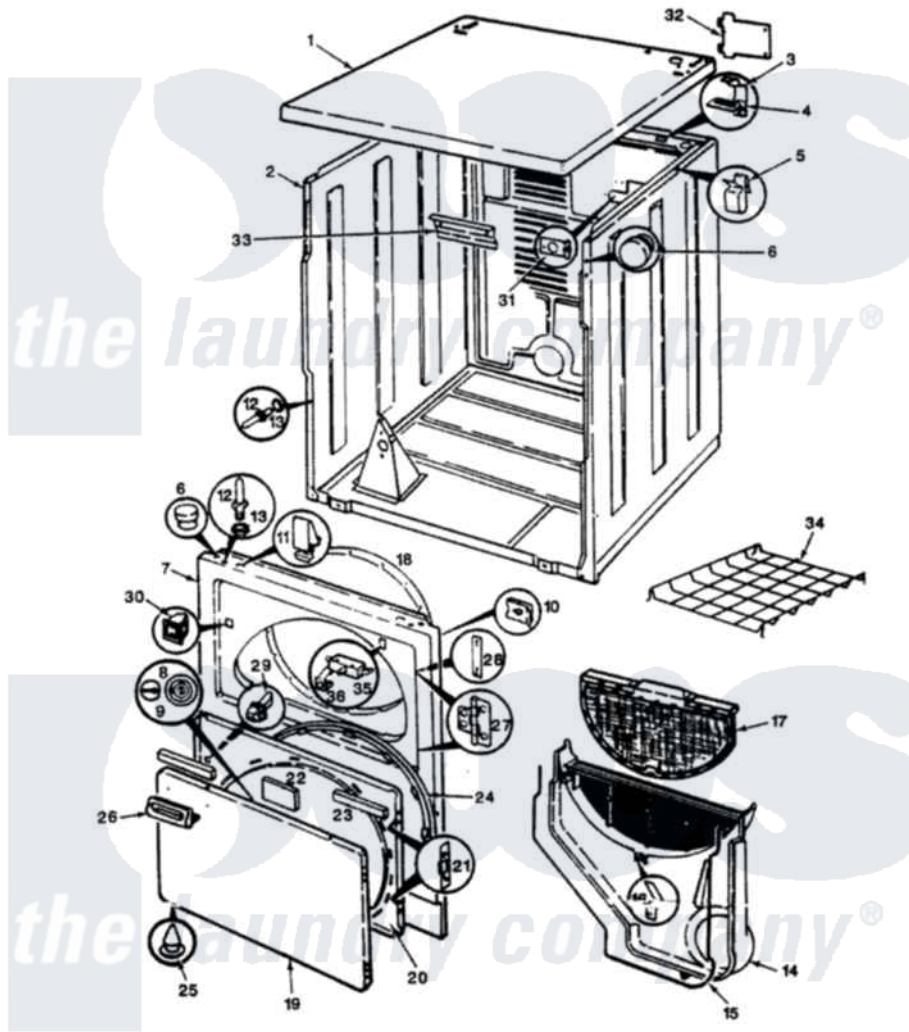

Magic Chef YG20JY25 04 - EXTERIOR (REV. A-C)

SECTION: EXTERIOR

MODEL: YG20JY25

Issue Date: 5/90

Magic Chef [Residential Magic Chef YG20JY25 Dryer Parts](#) Parts Diagram 04 - EXTERIOR (REV. A-C)

[Click on the part number to view part](#)

Item	Original Part Number	Replaced By	Status	Part Description
1	53-1711-25		Not Available	CABINET TOP (DRYER)
"	53-0314-25		Not Available	CABINET TOP
2	53-1644-25		Not Available	CABINET & BASE ASSY.(WHT)
"	53-0160-25		Not Available	CABINET ASM
3	63-5712			Hinge, Cabinet Top
4	33-0930			Pad, Top Hinge
"	25-3092	90767		Screw, 8A X 3/8 HeX Washer Head Tapping
5	25-3034			Clip, Wiring
6	33-2653			Bumper, Cabinet
7	53-0727-25		Not Available	PANEL, FRONT (H WHT)GAS
8	53-0598		Not Available	HRV WHT PLUG
9	53-0597		Not Available	HRV WHT BUTTON
10	25-7820	489478		Screw, 8 X 1/2
"	25-7817		Not Available	CLIP, U-TYPE
11	25-7220			Clip, Cabinet Top