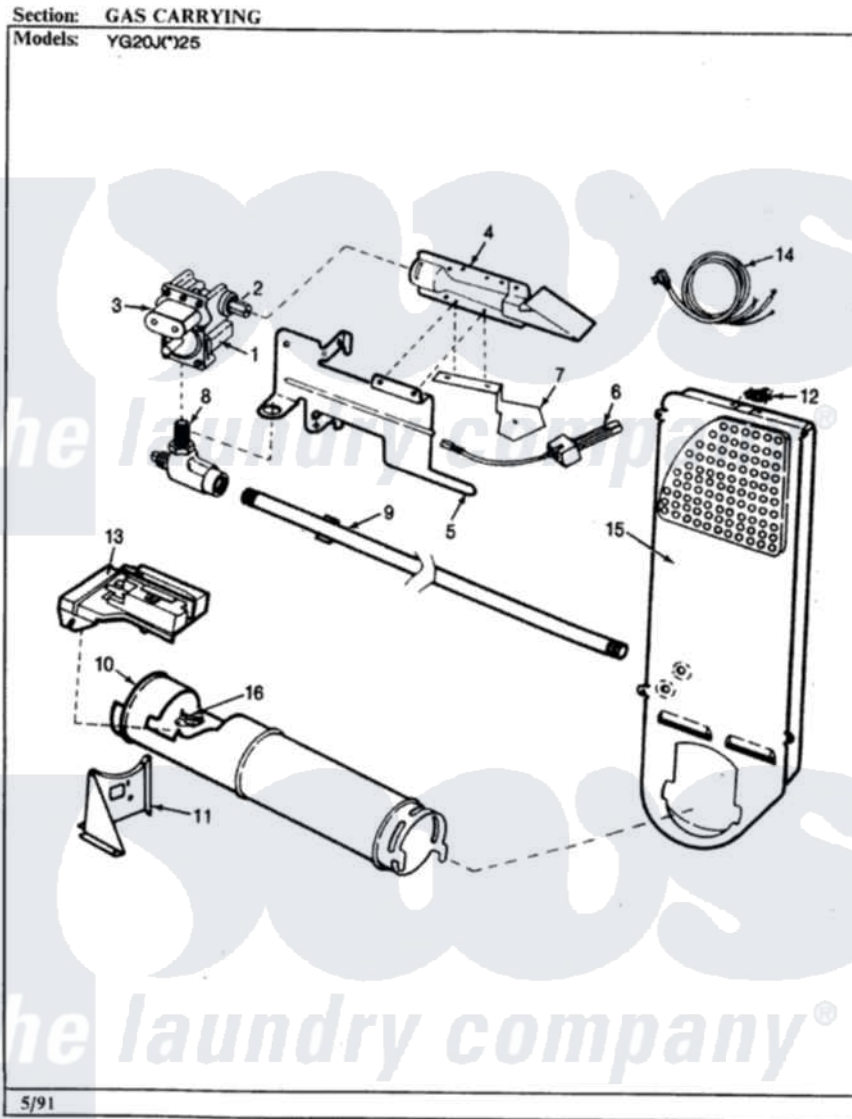

Magic Chef YG20JY25 05 - GAS CARRYING (REV. A-C)

Magic Chef [Residential Magic Chef YG20JY25 Dryer Parts](#) Parts Diagram 05 - GAS CARRYING (REV. A-C)
Click on the part number to view part

Item	Original Part Number	Replaced By	Status	Part Description
1	63-6786N	306176		Valve, Gas
2	63-3570			Burner Orifice
3	63-6615	279834		Coil-Valve
"	63-6614	279834		Coil-Valve
4	63-6682	31001784		Burner
5	25-7741	W10116760		Screw
"	53-0140			Mtg Bracket
"	25-7741	W10116760		Screw
6	53-0689	31001556		Igniter
7	25-7744	8281196		Screw
"	53-0686		Not Available	BRACKET
"	25-2134	W10116760		Screw
"	25-3034			Clip, Wiring
8	53-0101	31001042		Valve, Gas Shut Off
9	25-7741	W10116760		Screw
"	53-0173	31001777		Main Gas L

10	53-0138	Not Available	HEATER HOUSING
"	53-1884		Housing, Heater
"	25-3032	Not Available	WIRING CLIP
11	25-7741	W10116760	Screw
"	25-3092	90767	Screw, 8A X 3/8 HeX Washer Head Tapping
"	53-0139	Not Available	HEATER SUPPORT
12	25-0168		Screw
"	53-0143	LA-1053	Fuse Kit, Thermal
13	25-7741	W10116760	Screw
"	25-3092	90767	Screw, 8A X 3/8 HeX Washer Head Tapping
"	63-5013	338906	Radiant, Sensor
"	25-2134	W10116760	Screw
14	63-6259	31001547	Cord, Power
15	53-1516	53-1706	Inlet Air Duct Assembly
16	LA-1053		Fuse Kit, Thermal
"	53-1096	LA-1053	Fuse Kit, Thermal
"	63-6766		Conversion Kit