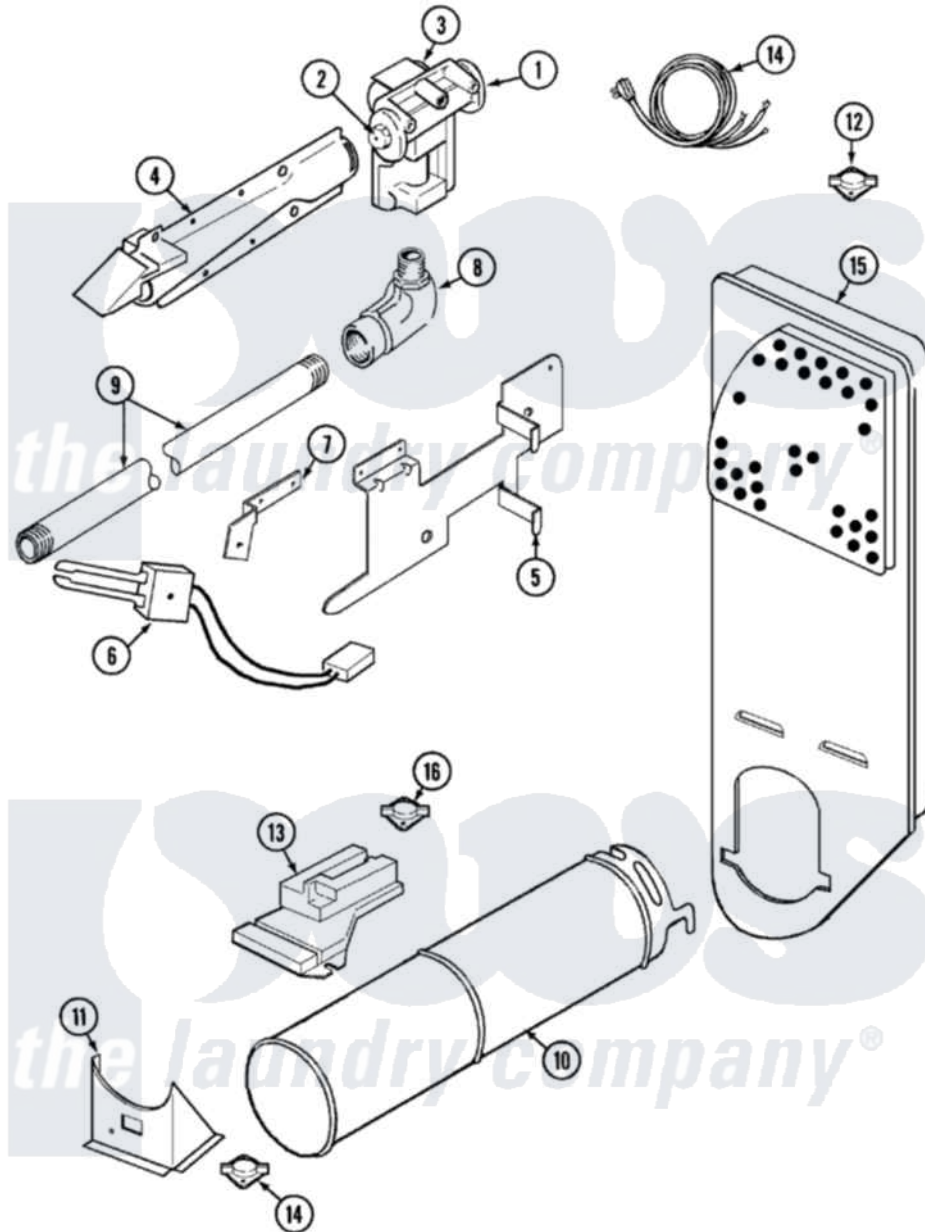

Magic Chef YG20JY25 06 - GAS CARRYING (REV. D)

Magic Chef [Residential Magic Chef YG20JY25 Dryer Parts](#) Parts Diagram 06 - GAS CARRYING (REV. D)
 Click on the part number to view part

Item	Original Part Number	Replaced By	Status	Part Description
1	63-6786N	306176		Valve, Gas
2	63-3570			Burner Orifice
3	63-6615	279834		Coil-Valve
"	63-6614	279834		Coil-Valve
4	63-6682	31001784		Burner
5	53-0140			Mtg Bracket
"	25-7741	W10116760		Screw
6	53-0689	31001556		Igniter
7	25-2134	W10116760		Screw
"	25-3034			Clip, Wiring
"	25-7744	8281196		Screw
"	53-0686		Not Available	BRACKET
8	53-0101	31001042		Valve, Gas Shut Off
9	53-0173	31001777		Main Gas L
10	25-3032		Not Available	WIRING CLIP
"	53-1884			Housing, Heater

11	25-7741	W10116760	Screw
"	53-0139	Not Available	HEATER SUPPORT
"	25-3092	90767	Screw, 8A X 3/8 HeX Washer Head Tapping
12	25-0168		Screw
"	53-0143	LA-1053	Fuse Kit, Thermal
13	25-2134	W10116760	Screw
"	63-5013	338906	Radiant, Sensor
"	25-7741	W10116760	Screw
"	25-3092	90767	Screw, 8A X 3/8 HeX Washer Head Tapping
14	63-6259	31001547	Cord, Power
15	53-1516	53-1706	Inlet Air Duct Assembly
16	LA-1053		Fuse Kit, Thermal
"	53-1096	LA-1053	Fuse Kit, Thermal
"	63-6766		Conversion Kit