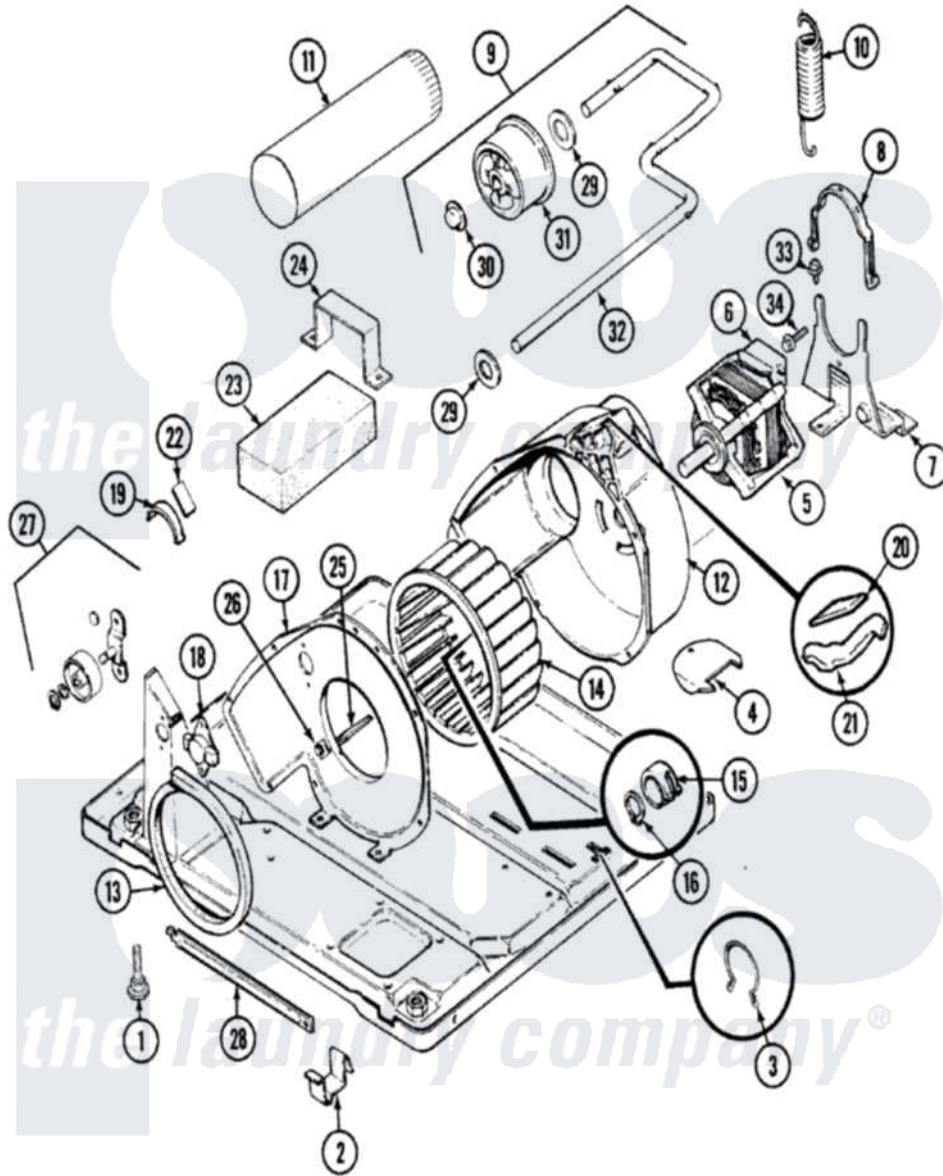

Magic Chef YG20JY25 07 - MOTOR & DRIVE (REV. D)

Magic Chef [Residential Magic Chef YG20JY25 Dryer Parts](#) Parts Diagram 07 - MOTOR & DRIVE (REV. D)
 Click on the part number to view part

Item	Original Part Number	Replaced By	Status	Part Description
1	63-5834		Not Available	LEG, LEVELING
2	53-0120			Clip, Front Panel
3	25-7027	16515		Clip
4	25-7741	W10116760		Screw
"	53-0153		Not Available	SHIELD, WIRING
5	53-2275	W10410996		Motor-Drive
"	53-1080	341241		Belt
6	53-0693	53-0332		Motor Switch
7	25-7811		Not Available	SCREW
"	53-1932	31001570		Bracket, Motor
8	53-0214	660658		Clamp, Motor Mounting 343481 685441
9	53-2287			Idler Assembly
10	53-2209	31001465		Spring, Idler
11	25-2134	W10116760		Screw
"	53-0134			Duct, Exhaust
12	53-1801			Housing, Blower

13	53-0203	12001324	Duct Kit, Collector
14	53-0106		Blower Wheel
15	25-7823	312967	Clamp, Blower Housing
16	25-7855		Ring, Retaining
17	53-1934		Cover, Blower Housing
"	25-7807	33002917	Screw, No.10-16
18	53-1107		Thermostat, Control
"	25-2134	W10116760	Screw
19	53-0185	31001470	Glide, Tumbler
"	LA-1006		Glide Kit, Tumbler
20	53-0724	31001356	Pad, Glide
21	53-0183	31001469	Glide, Tumbler
22	53-1684	31001356	Pad, Glide
"	LA-1008		Rr Roller Kit
23	53-0645	Not Available	COUNTERWEIGHT
24	53-0644	Not Available	BRACKET
"	25-7732	681414	Screw, 10AB X 1/2
25	53-1026		Guide, Vane Inlet
26	25-3457		Screw, Sems
27	LA-1007	12002126	Reinforcement Brace/Glide Kit
28	LA-2010	53-1625	Brace, Tumbler Support
29	25-7815		Washer
30	25-7957		Pushnut
31	53-1628	31001344	Pulley, Idler
32	53-2250	53-2287	Idler Assembly
33	25-7699	Not Available	STRAIN RELIEF
34	25-7674		Screw