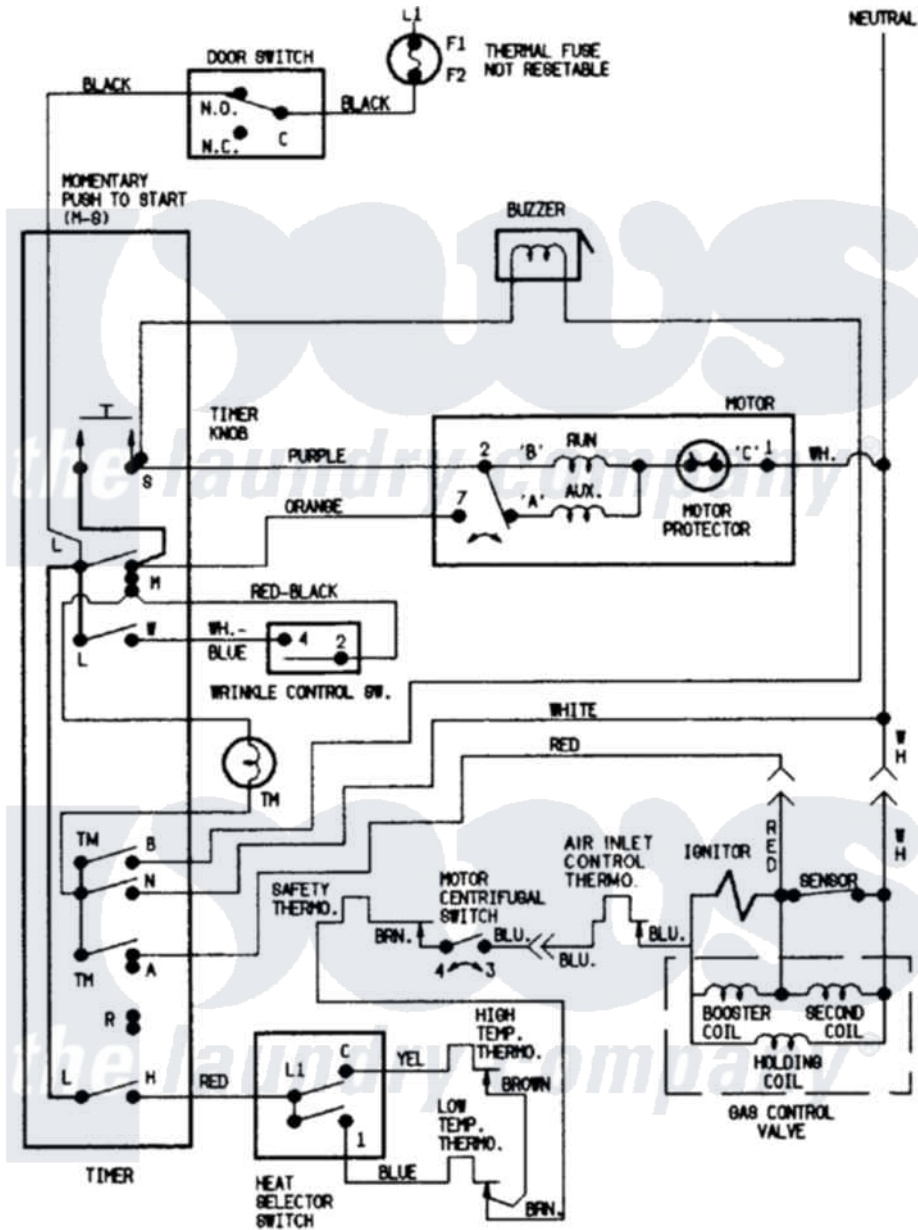

Magic Chef YG216KA 05 - WIRING INFORMATION

Magic Chef [Residential Magic Chef YG216KA Dryer Parts](#) Parts Diagram 05 - WIRING INFORMATION
 Click on the part number to view part

Item	Original Part Number	Replaced By	Status	Part Description
NI	15001222		Not Available	WIRING INFORMATION
"	15001216		Not Available	WIRING INFORMATION