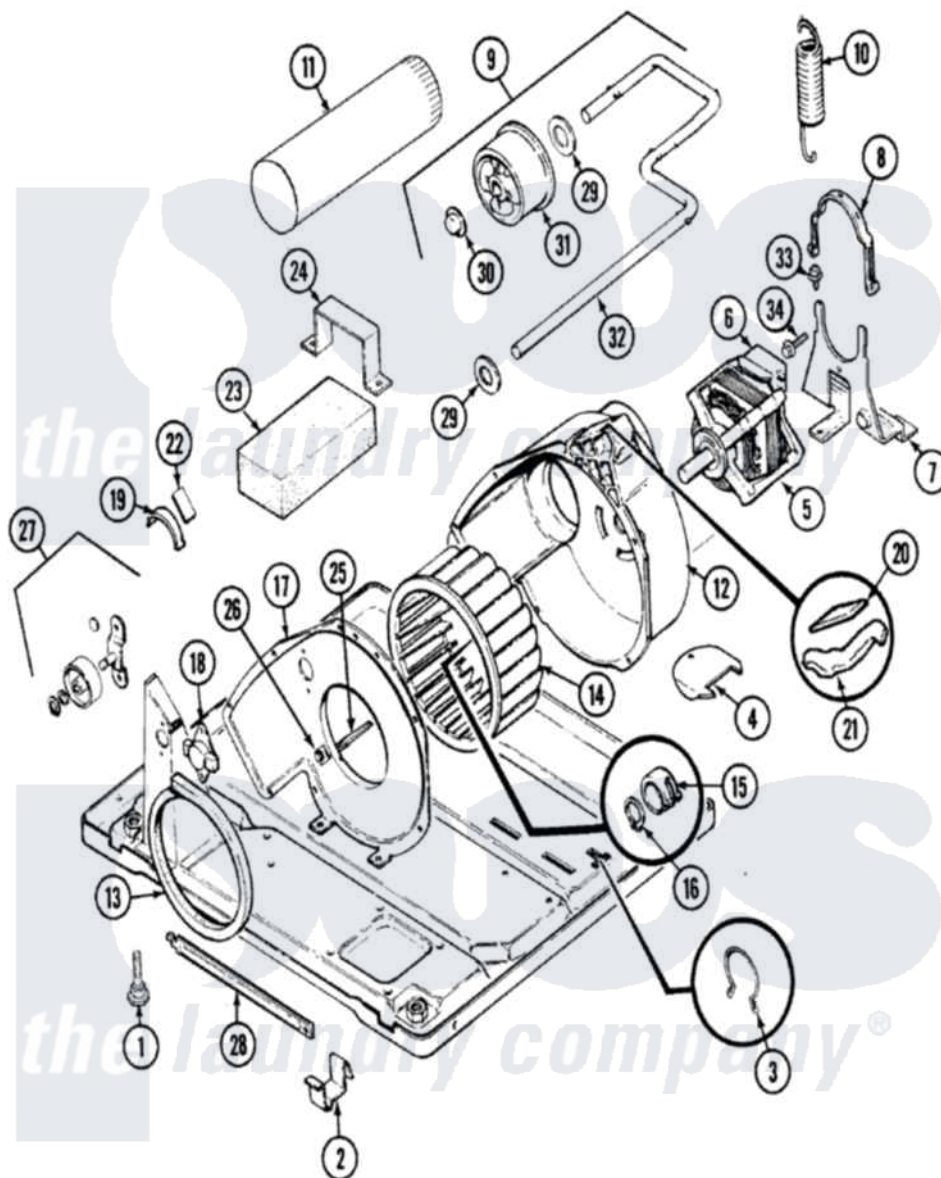

Magic Chef YG216KW 05 - MOTOR & DRIVE

Magic Chef [Residential Magic Chef YG216KW Dryer Parts](#) Parts Diagram 05 - MOTOR & DRIVE
 Click on the part number to view part

Item	Original Part Number	Replaced By	Status	Part Description
1	63-5834		Not Available	LEG, LEVELING
2	53-0120			Clip, Front Panel
3	25-7027	16515		Clip
4	25-7741	W10116760		Screw
"	53-1921			Shield, Wiring
5	31001015	W10410996		Motor-Drve
"	53-2275	W10410996		Motor-Drve
6	53-0693	53-0332		Motor Switch
7	25-7811		Not Available	SCREW
"	53-1932	31001570		Bracket, Motor
8	53-0214	660658		Clamp, Motor Mounting 343481 685441
9	53-2287			Idler Assembly
10	53-2209	31001465		Spring, Idler
11	53-0134			Duct, Exhaust
"	25-2134	W10116760		Screw
12	53-1801			Housing, Blower

13	53-0203	12001324	Duct Kit, Collector
14	53-0106		Blower Wheel
"	31001043		Wheel, Blower
15	25-7823	312967	Clamp, Blower Housing
16	25-7855		Ring, Retaining
17	53-1934		Cover, Blower Housing
"	25-7807	33002917	Screw, No.10-16
"	53-1933		Not Available
"	53-1933		Not Available
18	25-2134	W10116760	Screw
"	31001088		Thermostat, Control
"	53-1107		Thermostat, Control
"	53-1107		Thermostat, Control
"	53-0170		Not Available
"	53-0170		Not Available
19	53-0185	31001470	Glide, Tumbler
"	LA-1006		Glide Kit, Tumbler
20	53-0724	31001356	Pad, Glide
21	53-0183	31001469	Glide, Tumbler
22	53-1684	31001356	Pad, Glide
23	53-0645		Not Available
24	53-0644		Not Available
"	25-7732	681414	Screw, 10AB X 1/2
25	53-1026		Guide, Vane Inlet
26	25-3457		Screw, Sems
27	LA-1008		Rr Roller Kit
"	LA-1007	12002126	Reinforcement Brace/Glide Kit
28	53-1625		Brace, Tumbler Support
29	25-7815		Washer
30	25-7957		Pushnut
31	53-1628	31001344	Pulley, Idler
32	53-2250	53-2287	Idler Assembly
33	25-7699		Not Available
34	25-7674		Screw