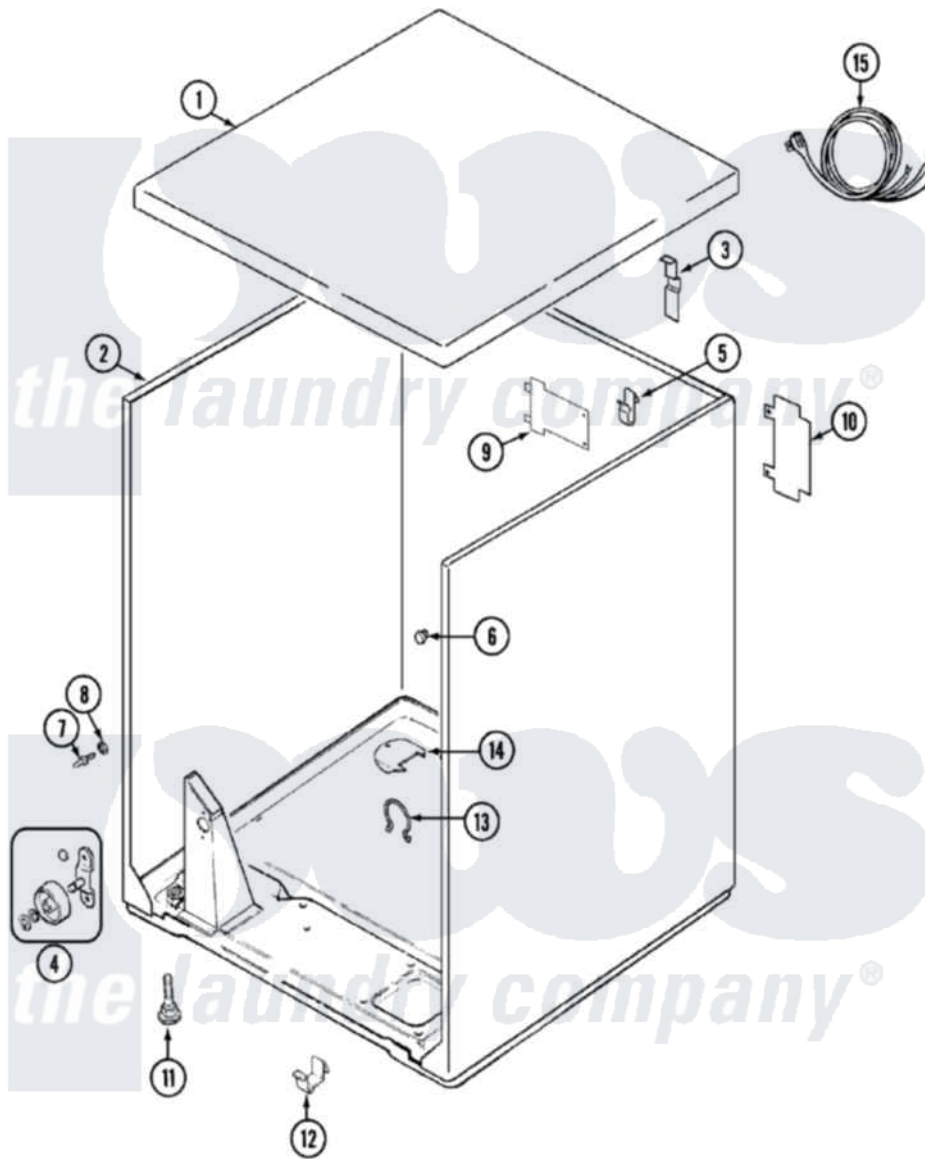

# Magic Chef YG224LM 01 - CABINET

Magic Chef [Residential Magic Chef YG224LM Dryer Parts](#) Parts Diagram 01 - CABINET  
 Click on the part number to view part

Item	Original Part Number	Replaced By	Status	Part Description
1	<a href="#">53-2435-24</a>			Top, Cabinet
2	53-2147-24	<a href="#">31001715</a>		Cabinet And Base Assembly
3	25-3092	<a href="#">90767</a>		Screw, 8A X 3/8 HeX Washer Head Tapping
"	<a href="#">63-5712</a>			Hinge, Cabinet Top
"	<a href="#">33-0930</a>			Pad, Top Hinge
4	LA-1007	<a href="#">12002126</a>		Reinforcement Brace/Glide Kit
"	<a href="#">LA-1008</a>			Rr Roller Kit
5	<a href="#">25-3034</a>			Clip, Wiring
6	<a href="#">33-2653</a>			Bumper, Cabinet
7	<a href="#">53-0643</a>			Pin, Locator
8	<a href="#">53-0200</a>			Sleeve, Locator Pin
"	25-0224	<a href="#">3400029</a>		Nut, Adapter Plate
9	25-7857	<a href="#">90767</a>		Screw, 8A X 3/8 HeX Washer Head Tapping
"	<a href="#">53-0136</a>			Cover, Supply Cord
10	<a href="#">53-0284</a>			Cover, Terminal

"	25-7857	<a href="#">90767</a>	Screw, 8A X 3/8 HeX Washer Head Tapping
11	63-5834	Not Available	LEG, LEVELING
12	<a href="#">53-0120</a>		Clip, Front Panel
13	25-7027	<a href="#">16515</a>	Clip
14	<a href="#">53-1921</a>		Shield, Wiring
"	25-7733	<a href="#">681414</a>	Screw, 10AB X 1/2
15	63-6259	<a href="#">31001547</a>	Cord, Power