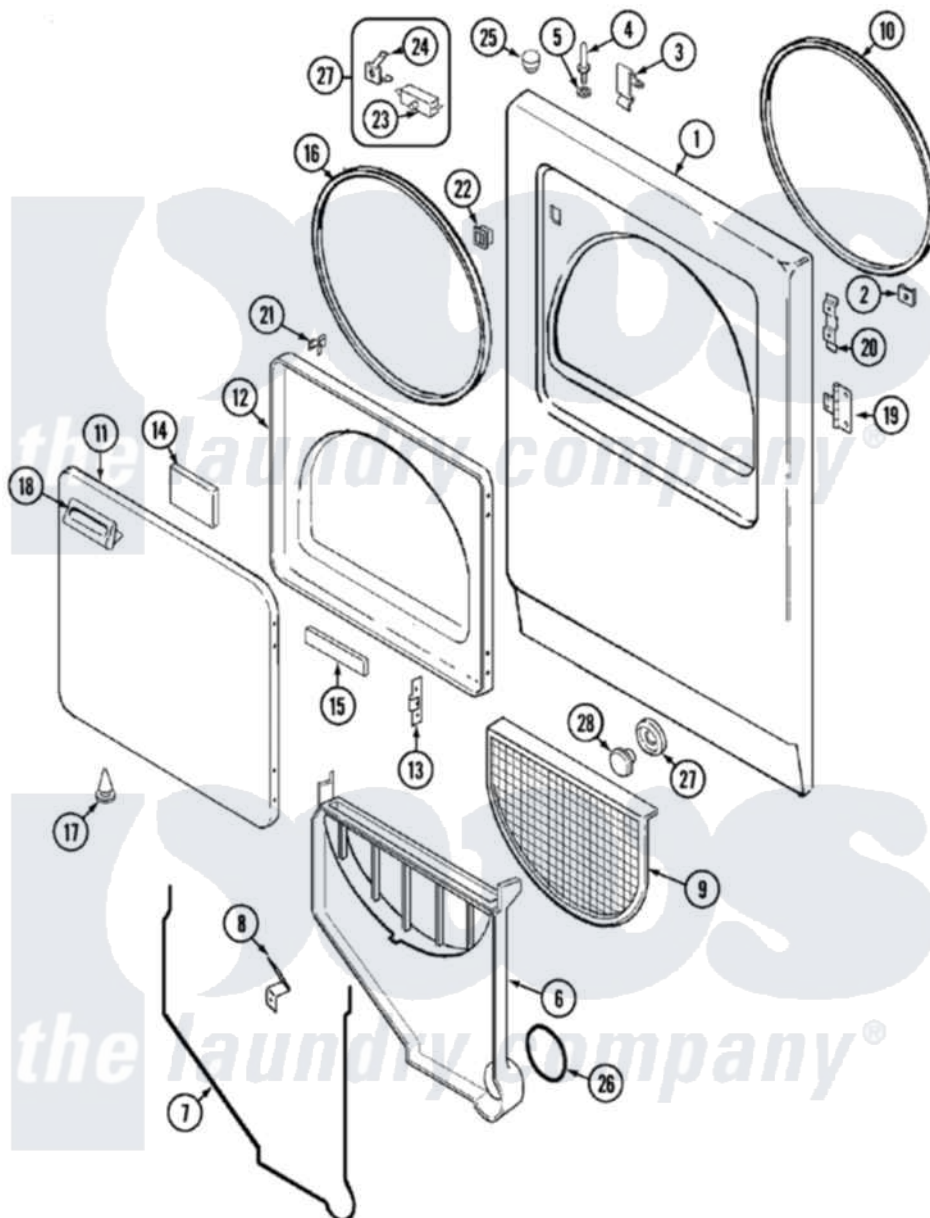

Magic Chef YG224LM 03 - DOOR

Magic Chef [Residential Magic Chef YG224LM Dryer Parts](#) Parts Diagram 03 - DOOR
 Click on the part number to view part

Item	Original Part Number	Replaced By	Status	Part Description
1	53-0727-24		Not Available	PANEL, FRONT (ALM)GAS
2	25-7817		Not Available	CLIP, U-TYPE
"	25-7820	489478		Screw, 8 X 1/2
3	25-7220			Clip, Cabinet Top
4	53-0643			Pin, Locator
5	25-0224	3400029		Nut, Adapter Plate
"	53-0200			Sleeve, Locator Pin
6	25-7810	415013-35		Screw
"	53-1299	12001324		Duct Kit, Collector
7	53-0204			Seal
8	53-0123			Clip
9	53-0918			Filter, Lint
10	53-0282	31001637		Seal Assembly, Cylinder Front
11	25-7770	3196169		Screw, Element
"	53-0154-24			Panel, Outer Door
12	53-0912-24		Not Available	PANEL, INNER DOOR (ALM)

13	53-0119		Clip, Hinge
14	53-1490		Door Pad
15	53-1491		Door Pad
16	53-0648	31001529	Seal, Door
17	25-7889		Plug Button
18	31001115	31001482	Handle, Door
"	25-7810	415013-35	Screw
19	25-7809		Screw, No.6-20 1/2 Flthd Torx
"	53-1492		Hinge, Dryer Door
20	53-0121	Not Available	TWIN NUT
21	LA-1003		Door Catch Kit
"	53-2364	LA-1003	Door Catch Kit
22	53-0187	LA-1003	Door Catch Kit
23	53-0148		Switch, Door
24	63-5990	31001319	Clip, Switch
25	33-2653		Bumper, Cabinet
26	53-0203	12001324	Duct Kit, Collector
27	LA-1005		Switch Kit
28	53-0161	Not Available	PLUG, GAS ACCESS (ALM)
29	53-0162	Not Available	BUTTON, GAS ACCESS (ALM)