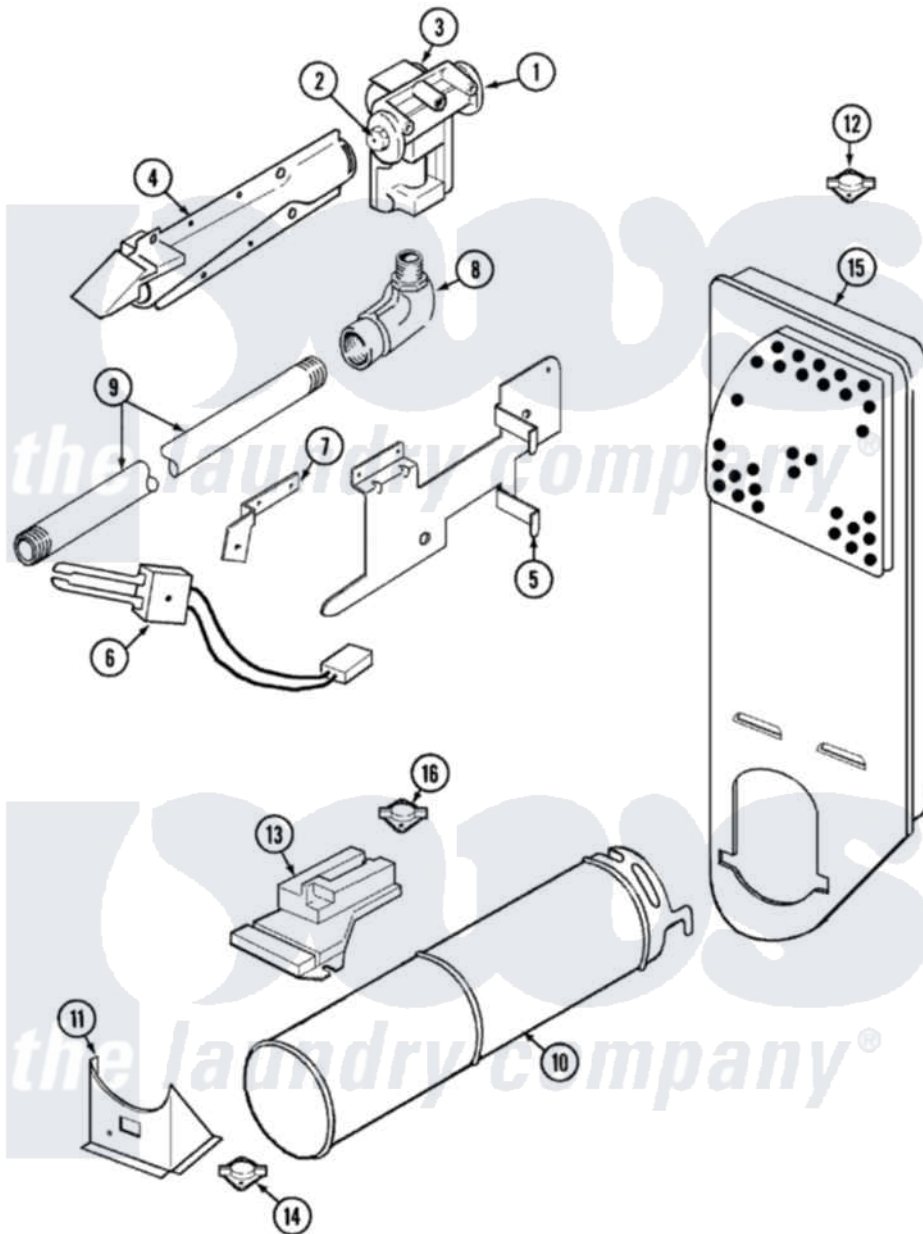

Magic Chef YG224LM 04 - GAS CARRYING

Magic Chef [Residential Magic Chef YG224LM Dryer Parts](#) Parts Diagram 04 - GAS CARRYING
 Click on the part number to view part

Item	Original Part Number	Replaced By	Status	Part Description
1	60-6846			Union Nut
"	31001368		Not Available	TAIL PIECE
"	31001485			Valve, Gas
2	63-3570			Burner Orifice
3	63-6615	279834		Coil-Valve
"	63-6614	279834		Coil-Valve
4	63-6682	31001784		Burner
5	53-0140			Mtg Bracket
"	25-3034			Clip, Wiring
"	25-7741	W10116760		Screw
6	25-7744	8281196		Screw
"	53-0689	31001556		Igniter
7	25-2134	W10116760		Screw
"	53-0686		Not Available	BRACKET
8	53-0101	31001042		Valve, Gas Shut Off
9	53-2362	31001777		Main Gas L

10	25-7741	W10116760	Screw
"	53-1884		Housing, Heater
11	25-3092	90767	Screw, 8A X 3/8 HeX Washer Head Tapping
"	53-2363		Support, Heater Housing
12	53-0143	LA-1053	Fuse Kit, Thermal
"	25-0168		Screw
13	63-5013	338906	Radiant, Sensor
"	25-2134	W10116760	Screw
14	LA-1053		Fuse Kit, Thermal
"	25-0168		Screw
15	25-7819	M0217225	Screw
"	53-1706		Inlet Air Duct Assembly
"	25-7741	W10116760	Screw
16	53-1096	LA-1053	Fuse Kit, Thermal
17	12001031		Conversion Kit
"	63-6766		Conversion Kit