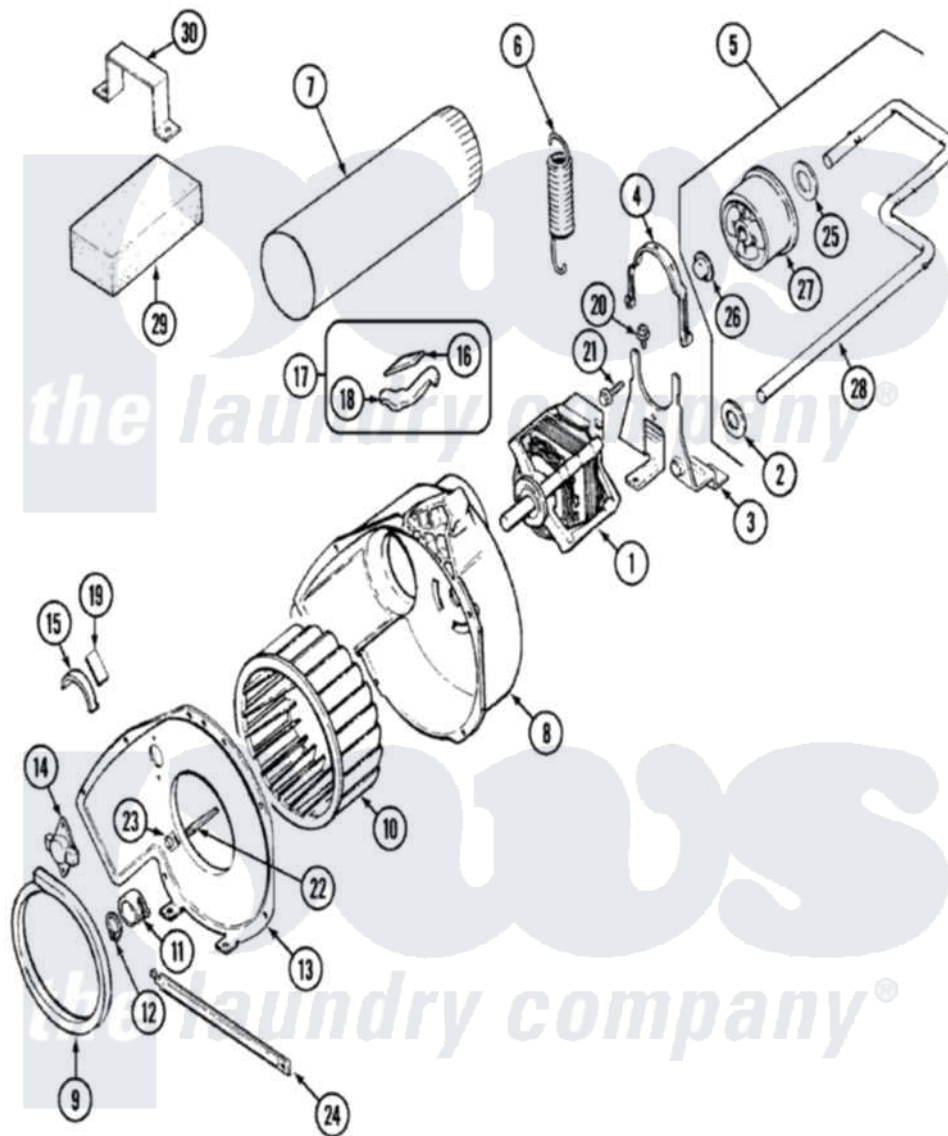

# Magic Chef YG224LM 05 - MOTOR & DRIVE

Magic Chef [Residential Magic Chef YG224LM Dryer Parts](#) Parts Diagram 05 - MOTOR & DRIVE  
 Click on the part number to view part

Item	Original Part Number	Replaced By	Status	Part Description
1	31001015	<a href="#">W10410996</a>		Motor-Drive
"	31001316	<a href="#">W10410996</a>		Motor-Drive
"	53-0932	<a href="#">31001535</a>		Pulley, Motor
2	<a href="#">25-7815</a>			Washer
3	25-7732	<a href="#">681414</a>		Screw, 10AB X 1/2
"	53-1932	<a href="#">31001570</a>		Bracket, Motor
4	53-0214	<a href="#">660658</a>		Clamp, Motor Mounting 343481 685441
5	<a href="#">53-2287</a>			Idler Assembly
6	53-2209	<a href="#">31001465</a>		Spring, Idler
7	25-2134	<a href="#">W10116760</a>		Screw
"	<a href="#">53-0134</a>			Duct, Exhaust
8	<a href="#">53-1801</a>			Housing, Blower
9	53-0203	<a href="#">12001324</a>		Duct Kit, Collector
10	<a href="#">31001043</a>			Wheel, Blower
"	<a href="#">31001317</a>			Wheel, Blower
11	25-7823	<a href="#">312967</a>		Clamp, Blower Housing