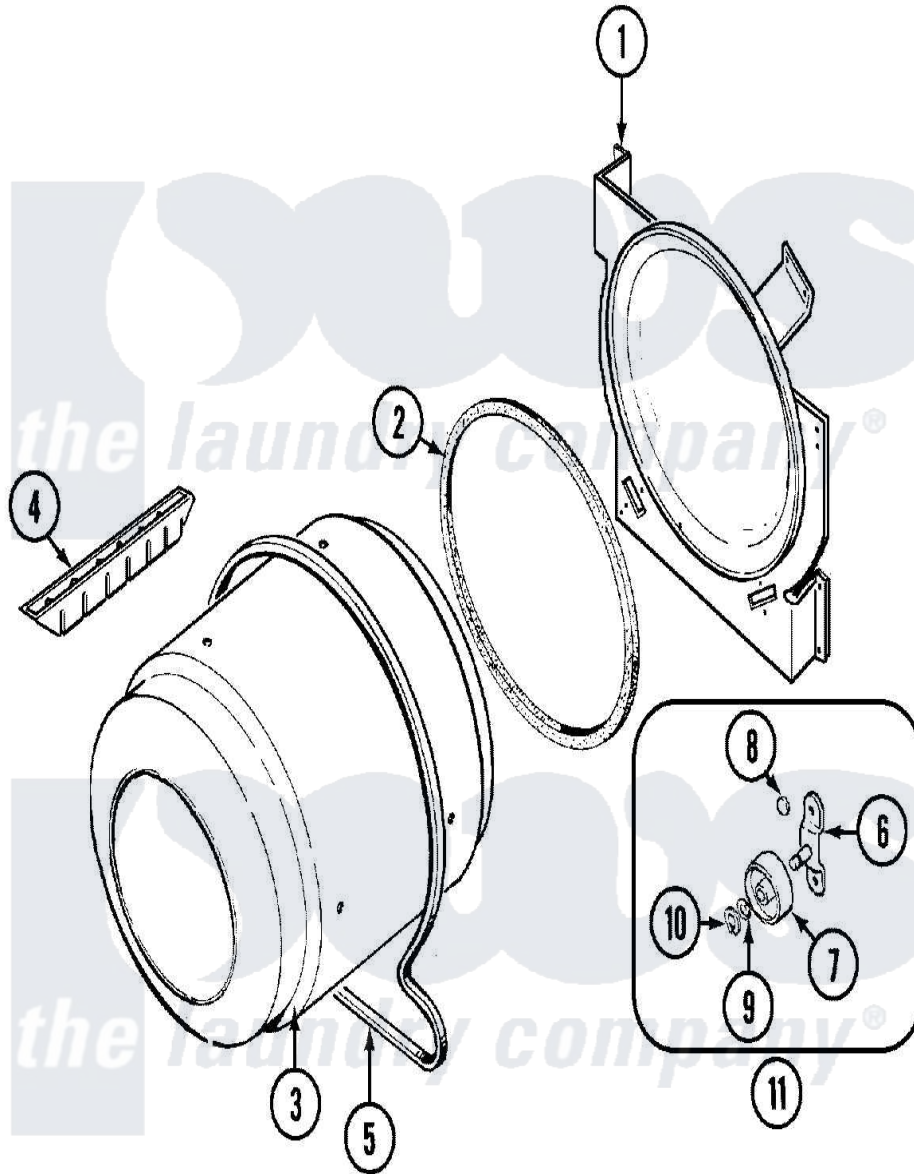

Magic Chef YG224LM 06 - TUMBLER

Magic Chef [Residential Magic Chef YG224LM Dryer Parts](#) Parts Diagram 06 - TUMBLER
 Click on the part number to view part

Item	Original Part Number	Replaced By	Status	Part Description
1	LA-1054			Dryer Bulkhead Kit
"	25-7733	681414		Screw, 10AB X 1/2
2	53-0282	31001637		Seal Assembly, Cylinder Front
3	53-1250			Cylinder
4	25-7759	3196164		Screw
"	Y02100002		Not Available	BAFFLE (WHT)
5	31531589	341241		Belt
6	53-0197			Support Assembly-Cylinder Rear
"	25-7101	3351614		Screw, Gearcase Cover Mounting
7	31001096			Roller
8	25-7813			Spacer
9	25-7814			Washer
10	25-7854			Ring, Retaining
11	LA-1008			Rr Roller Kit