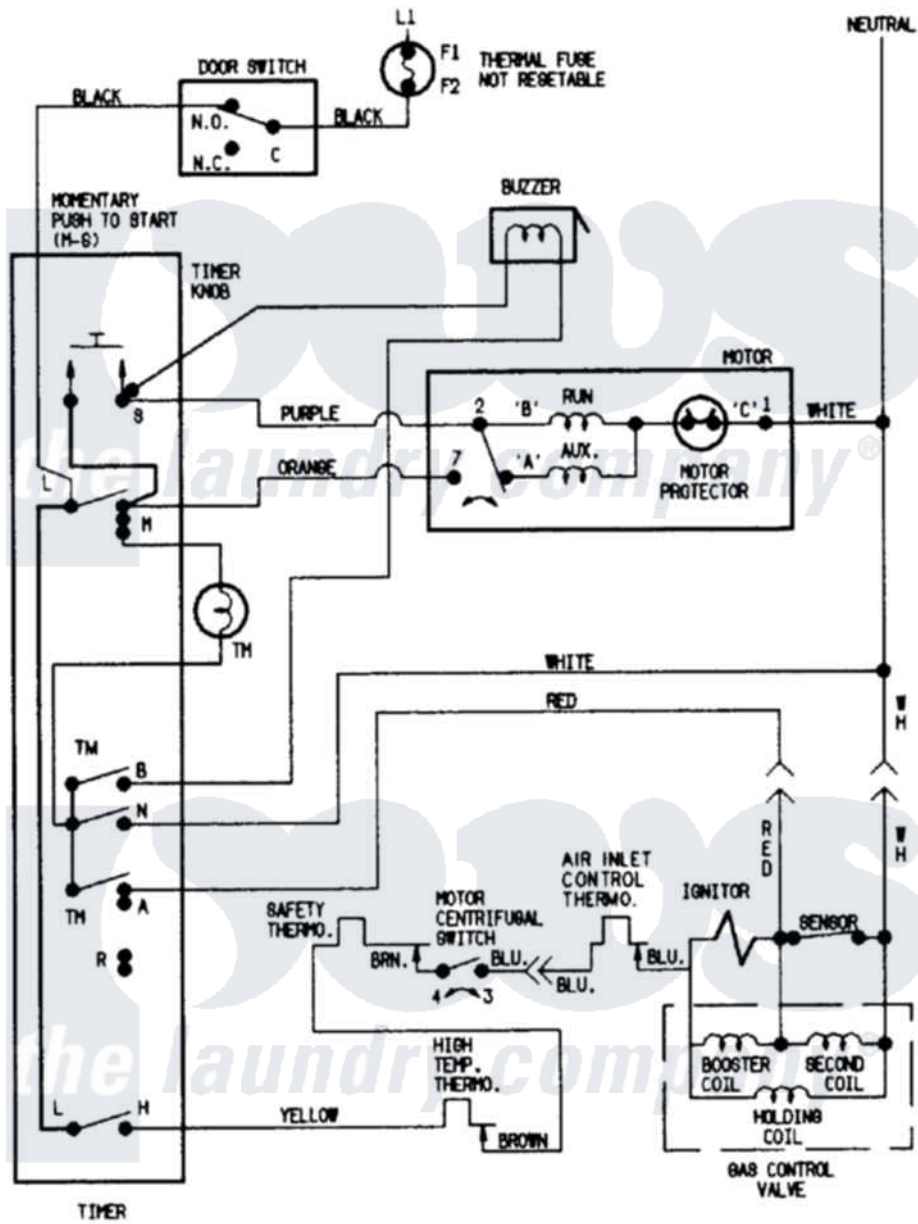

Magic Chef YG224LM 07 - WIRING INFORMATION

Magic Chef [Residential Magic Chef YG224LM Dryer Parts](#) Parts Diagram 07 - WIRING INFORMATION
 Click on the part number to view part

Item	Original Part Number	Replaced By	Status	Part Description
NI	15001256		Not Available	WIRING INFORMATION