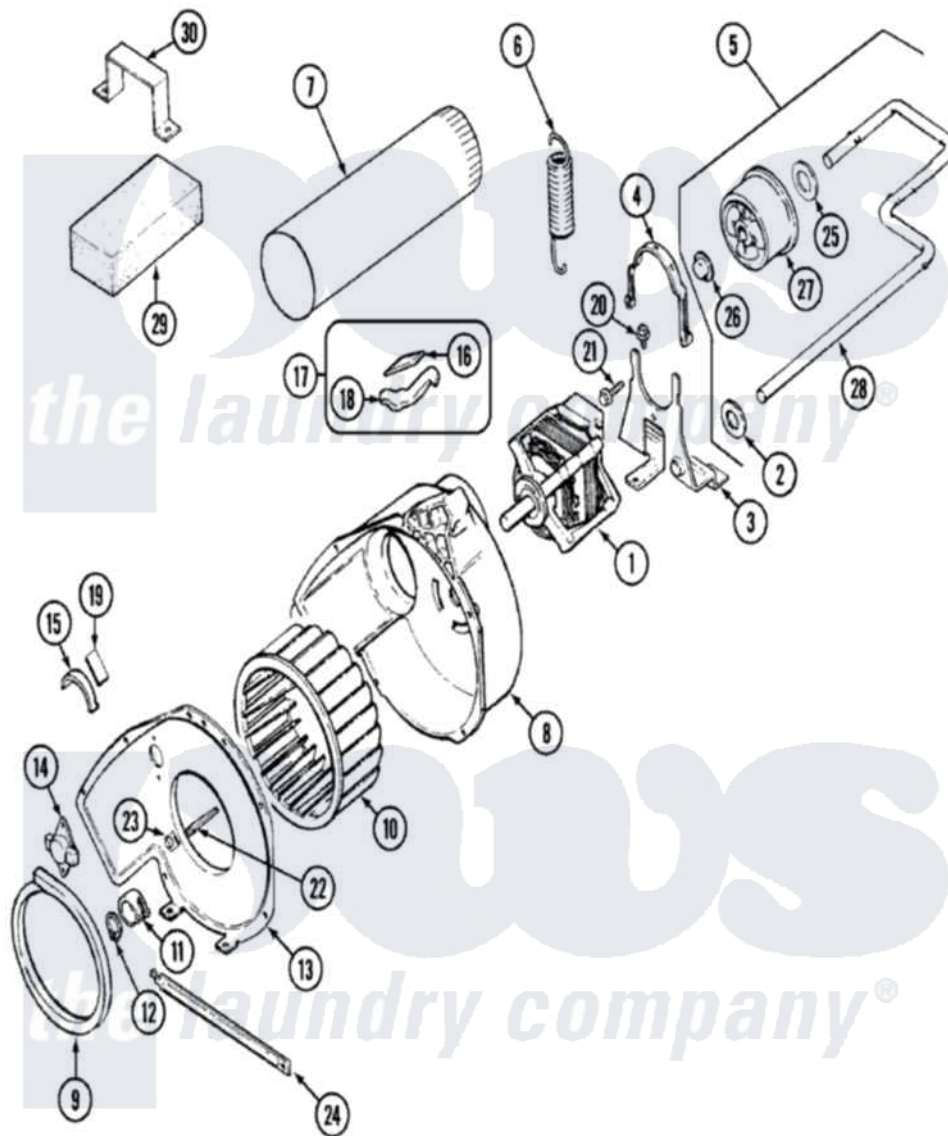

# Magic Chef YG224LV 05 - MOTOR & DRIVE

Magic Chef [Residential Magic Chef YG224LV Dryer Parts](#) Parts Diagram 05 - MOTOR & DRIVE  
 Click on the part number to view part

Item	Original Part Number	Replaced By	Status	Part Description
1	31001015	<a href="#">W10410996</a>		Motor-Drve
"	31001316	<a href="#">W10410996</a>		Motor-Drve
"	53-0932	<a href="#">31001535</a>		Pulley, Motor
2	<a href="#">25-7815</a>			Washer
3	25-7732	<a href="#">681414</a>		Screw, 10AB X 1/2
"	53-1932	<a href="#">31001570</a>		Bracket, Motor
4	53-0214	<a href="#">660658</a>		Clamp, Motor Mounting 343481 685441
5	<a href="#">53-2287</a>			Idler Assembly
6	53-2209	<a href="#">31001465</a>		Spring, Idler
7	25-2134	<a href="#">W10116760</a>		Screw
"	<a href="#">53-0134</a>			Duct, Exhaust
8	<a href="#">53-1801</a>			Housing, Blower
9	53-0203	<a href="#">12001324</a>		Duct Kit, Collector
10	<a href="#">31001043</a>			Wheel, Blower
"	<a href="#">31001317</a>			Wheel, Blower
11	25-7823	<a href="#">312967</a>		Clamp, Blower Housing