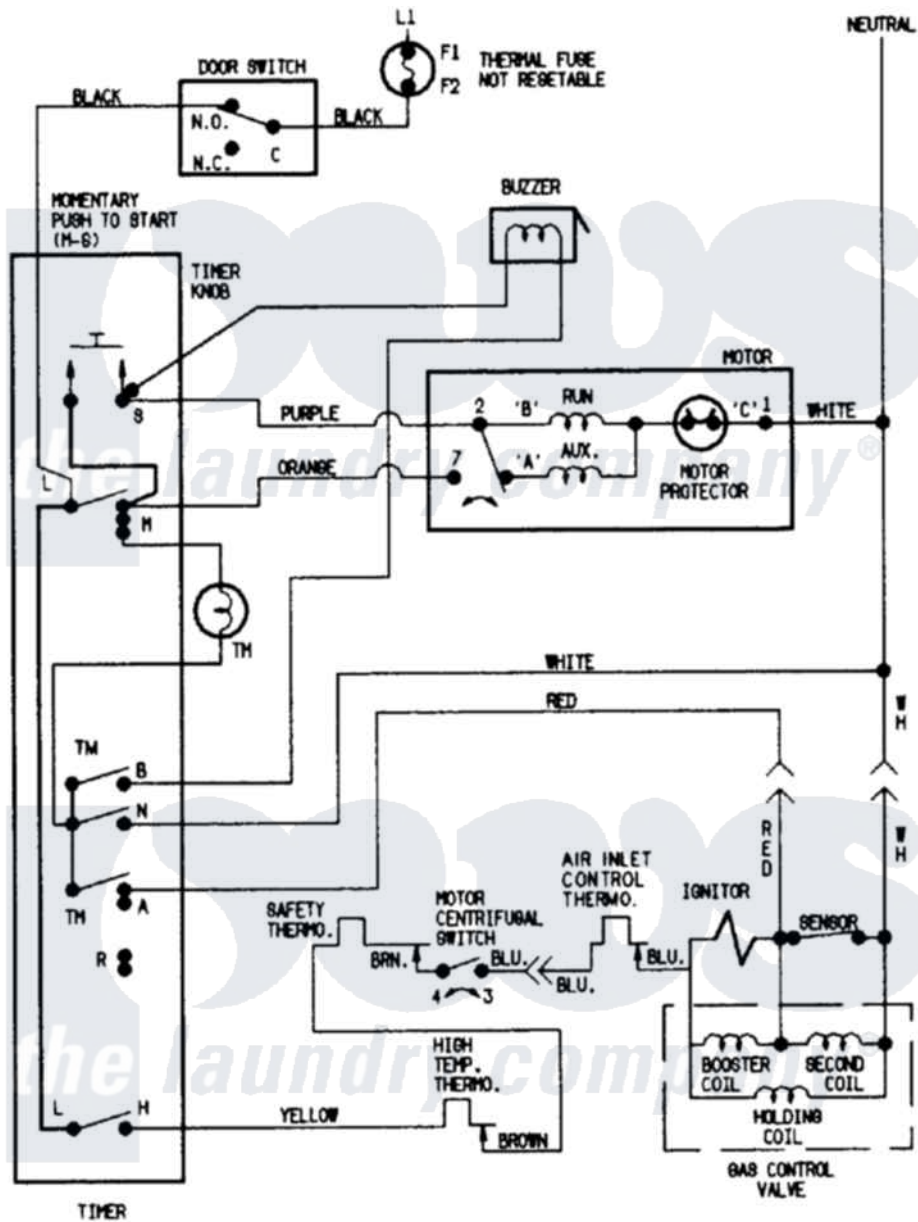

# Magic Chef YG224LV 07 - WIRING INFORMATION

Magic Chef Residential Magic Chef YG224LV Dryer Parts Parts Diagram 07 - WIRING INFORMATION  
 Click on the part number to view part

Item	Original Part Number	Replaced By	Status	Part Description
1	15002019		Not Available	WIRING INFORMATION (GAS)
NI	15001256		Not Available	WIRING INFORMATION