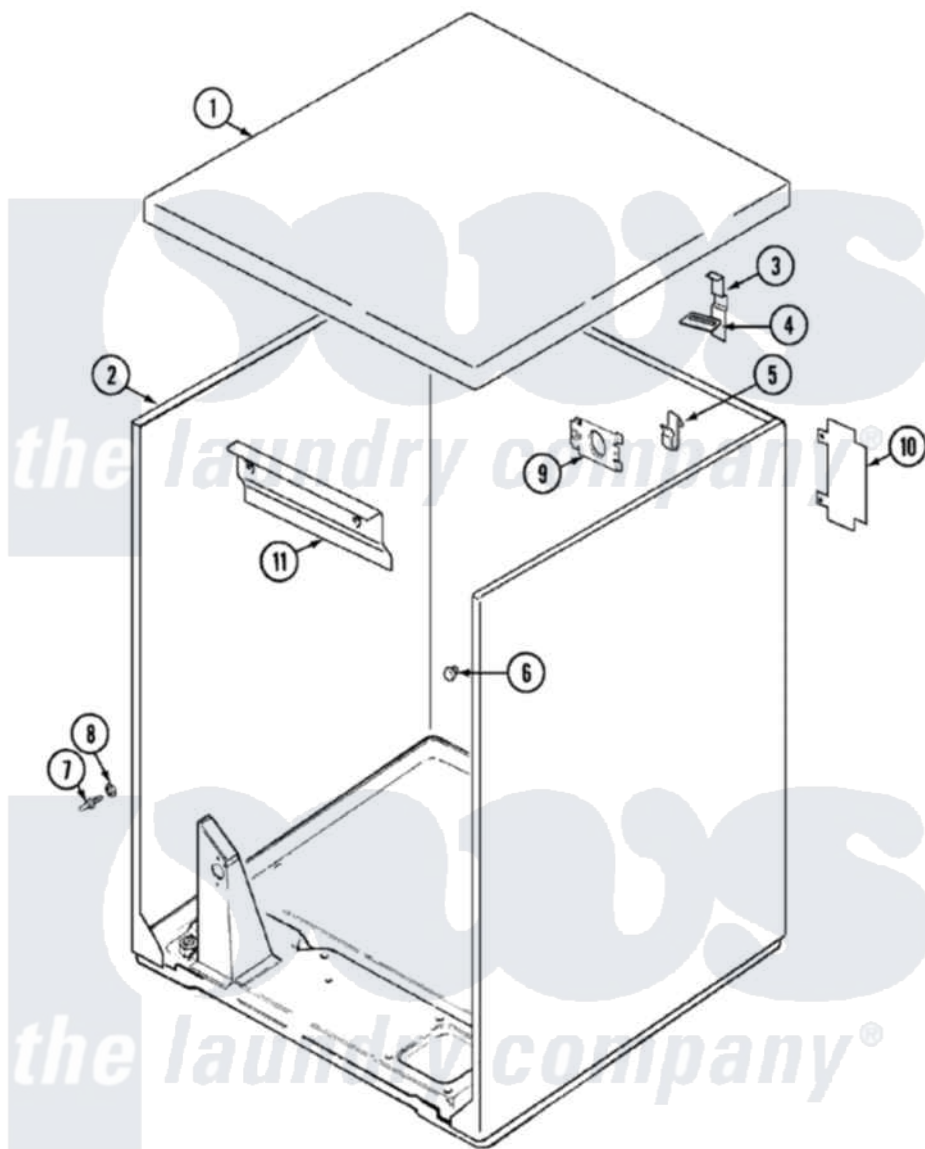

Magic Chef YG225LM 01 - CABINET

Magic Chef [Residential Magic Chef YG225LM Dryer Parts](#) Parts Diagram 01 - CABINET
 Click on the part number to view part

Item	Original Part Number	Replaced By	Status	Part Description
1	53-2435-24			Top, Cabinet
2	53-2559-24	31001715		Cabinet And Base Assembly
3	63-5712			Hinge, Cabinet Top
4	33-0930			Pad, Top Hinge
"	25-3092	90767		Screw, 8A X 3/8 HeX Washer Head Tapping
5	25-3034			Clip, Wiring
6	33-2653			Bumper, Cabinet
7	63-6148	53-0643		Pin, Locator
8	53-0200			Sleeve, Locator Pin
"	25-0224	3400029		Nut, Adapter Plate
9	53-0135		Not Available	SUPPORT, POWER CORD
10	53-0136			Cover, Supply Cord
"	25-7857	90767		Screw, 8A X 3/8 HeX Washer Head Tapping