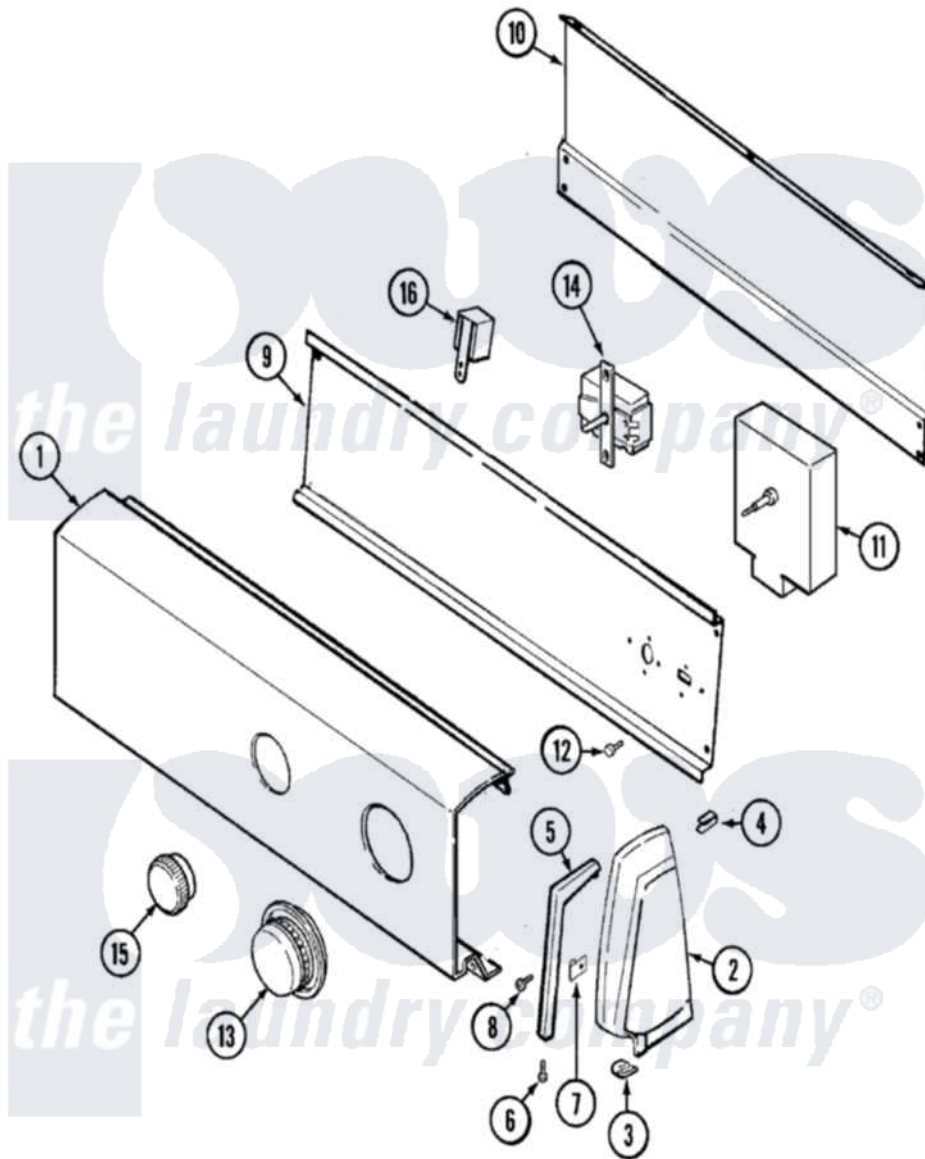

# Magic Chef YG225LM 02 - CONTROL PANEL

Magic Chef [Residential Magic Chef YG225LM Dryer Parts](#) Parts Diagram 02 - CONTROL PANEL  
 Click on the part number to view part

Item	Original Part Number	Replaced By	Status	Part Description
1	31001135		Not Available	PANEL, CONTROL
2	<a href="#">25-7851</a>			Speedclip, End Cap To Top
"	21001069	<a href="#">12002263</a>		Endcap Kit
"	21001070	<a href="#">21001456</a>		Cap- End
"	25-3092	<a href="#">90767</a>		Screw, 8A X 3/8 HeX Washer Head Tapping
"	25-7649	<a href="#">910187</a>		Screw
3	25-7697	<a href="#">25-2219</a>		Screw
"	<a href="#">25-7851</a>			Speedclip, End Cap To Top
4	25-7435	<a href="#">33002917</a>		Screw, No.10-16
"	<a href="#">25-7852</a>			Speedclip, Rr Shld To End Cap
5	31001057		Not Available	TRIM, ENDCAP (LT)(ALM)
"	31001056		Not Available	TRIM, ENDCAP (RT)(ALM)
6	<a href="#">25-7760</a>			Screw
7	<a href="#">25-7702</a>			Speedclip, End Cap To Control Panel

8	25-3092	<a href="#">90767</a>	Screw, 8A X 3/8 HeX Washer Head Tapping
9	31001146	<a href="#">31001193</a>	Pad, Shield
"	31001128	Not Available	SHIELD, CONTROL
10	35-2688	<a href="#">21001460</a>	Shield, Rear
11	<a href="#">53-1758</a>		Timer
12	31001119	<a href="#">W10116760</a>	Screw
13	31001089	Not Available	KNOB & SKIRT ASSY.
14	25-3092	<a href="#">90767</a>	Screw, 8A X 3/8 HeX Washer Head Tapping
"	31001150	Not Available	SWITCH, HEAT
15	<a href="#">21001119</a>		Knob, Selector
16	25-3092	<a href="#">90767</a>	Screw, 8A X 3/8 HeX Washer Head Tapping
"	<a href="#">53-1639</a>		Buzzer Assembly
17	31001050	Not Available	MANUAL, USE & CARE
"	31001149	Not Available	MANUAL, USE & CARE
18	16000329	Not Available	GUIDE, QUICK REF. - MAGIC CHEF