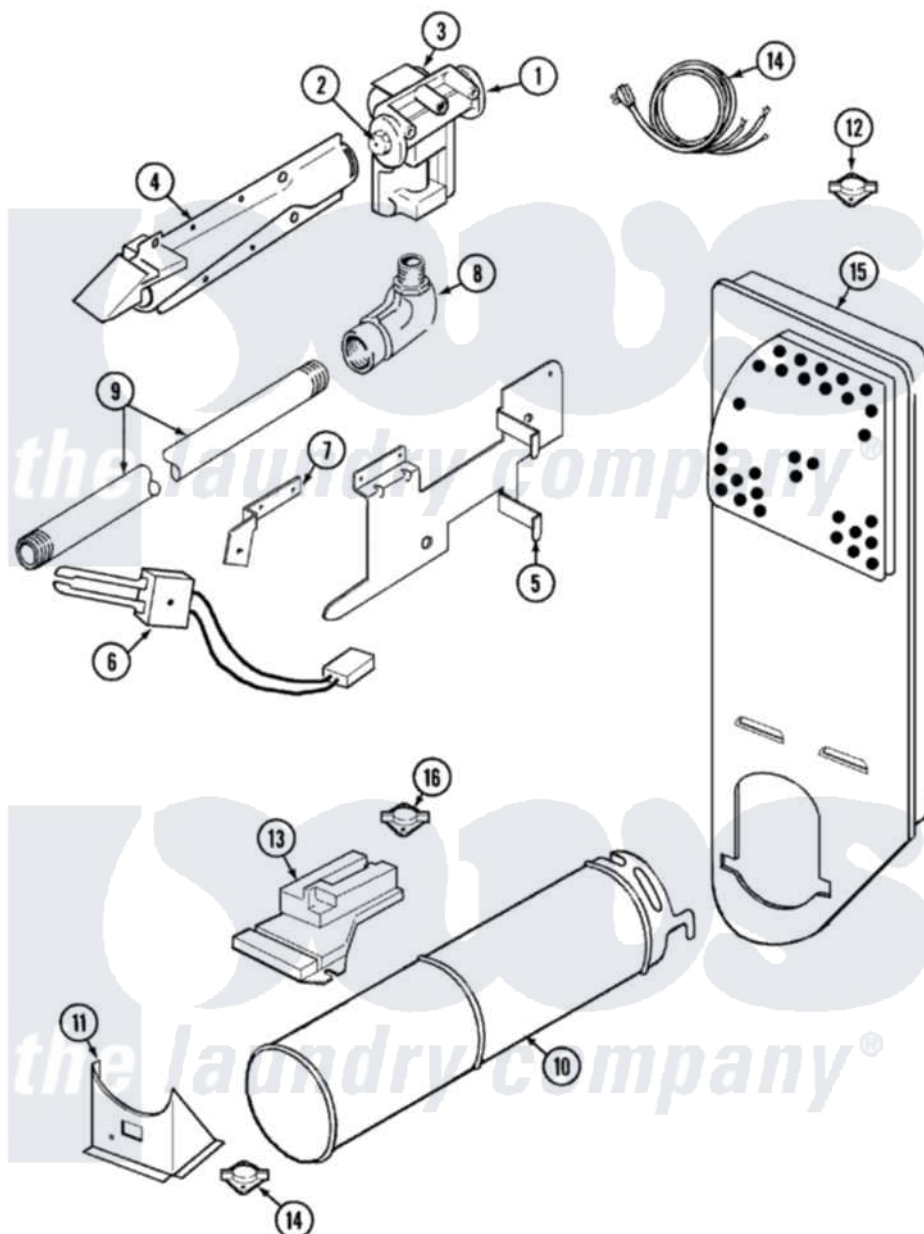

Magic Chef YG225LM 04 - GAS CARRYING

Magic Chef [Residential Magic Chef YG225LM Dryer Parts](#) Parts Diagram 04 - GAS CARRYING
 Click on the part number to view part

Item	Original Part Number	Replaced By	Status	Part Description
1	60-6846			Union Nut
"	31001368		Not Available	TAIL PIECE
"	31001485			Valve, Gas
2	63-3570			Burner Orifice
3	63-6615	279834		Coil-Valve
"	63-6614	279834		Coil-Valve
4	63-6682	31001784		Burner
5	53-0140			Mtg Bracket
"	25-7741	W10116760		Screw
6	53-0689	31001556		Igniter
7	25-2134	W10116760		Screw
"	25-3034			Clip, Wiring
"	25-7744	8281196		Screw
"	53-0686		Not Available	BRACKET
8	53-0101	31001042		Valve, Gas Shut Off
9	25-7741	W10116760		Screw

"	53-2362	31001777	Main Gas L
10	53-1884		Housing, Heater
11	25-3092	90767	Screw, 8A X 3/8 HeX Washer Head Tapping
"	25-7741	W10116760	Screw
"	53-2363		Support, Heater Housing
12	53-0143	LA-1053	Fuse Kit, Thermal
"	25-0168		Screw
13	63-5013	338906	Radiant, Sensor
"	25-2134	W10116760	Screw
14	63-6259	31001547	Cord, Power
15	25-7819	M0217225	Screw
"	53-1706		Inlet Air Duct Assembly
"	25-7741	W10116760	Screw
16	53-1096	LA-1053	Fuse Kit, Thermal
"	LA-1053		Fuse Kit, Thermal
"	53-1182		Fuse, Thermal
"	25-3032	Not Available	WIRING CLIP
"	25-0168		Screw
17	12001031		Conversion Kit
"	63-6766		Conversion Kit