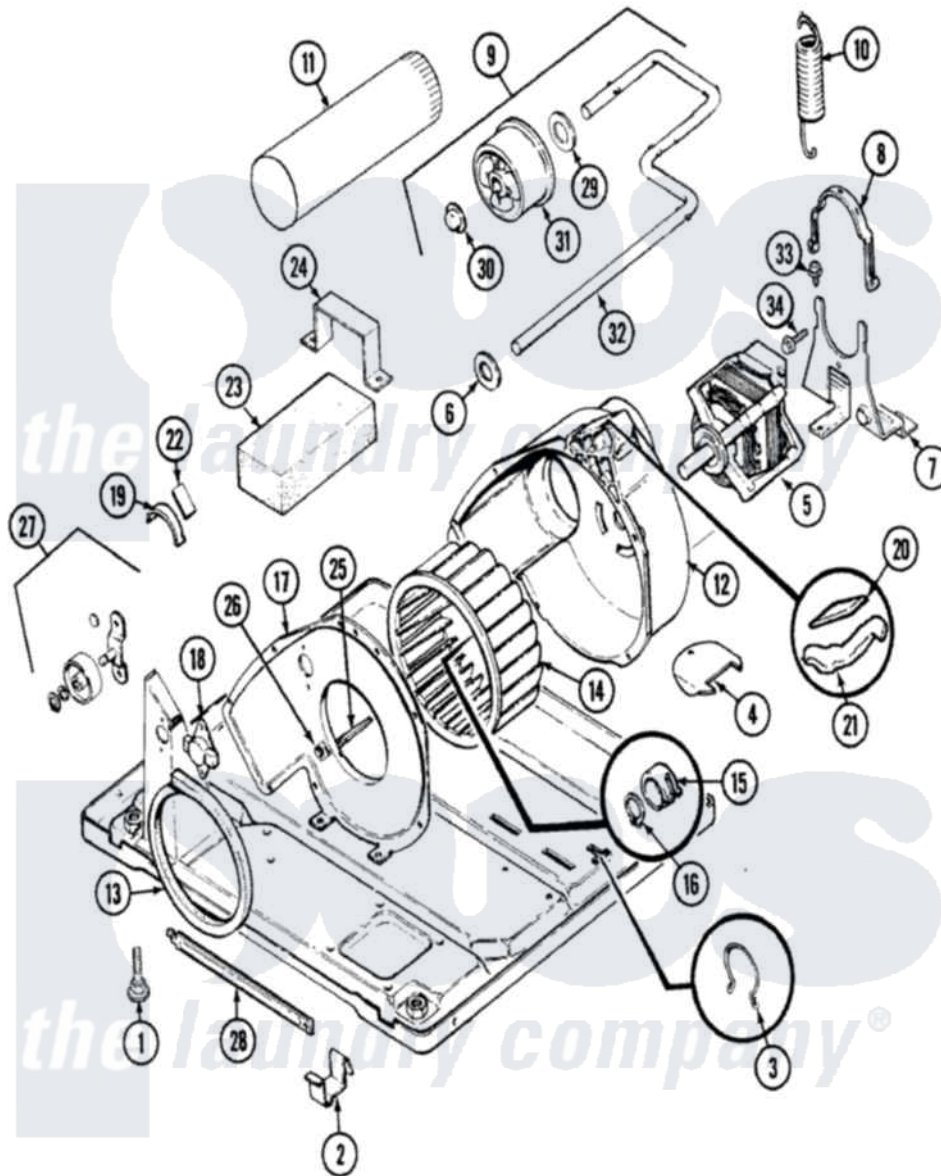

Magic Chef YG225LM 05 - MOTOR & DRIVE

Magic Chef [Residential Magic Chef YG225LM Dryer Parts](#) Parts Diagram 05 - MOTOR & DRIVE
 Click on the part number to view part

Item	Original Part Number	Replaced By	Status	Part Description
1	63-5834		Not Available	LEG, LEVELING
2	53-0120			Clip, Front Panel
3	25-7027	16515		Clip
4	25-7741	W10116760		Screw
"	53-1921			Shield, Wiring
5	31001316	W10410996		Motor-Drve
"	31001015	W10410996		Motor-Drve
"	53-0932	31001535		Pulley, Motor
6	25-7815			Washer
7	53-1932	31001570		Bracket, Motor
"	25-7811		Not Available	SCREW
8	53-0214	660658		Clamp, Motor Mounting 343481 685441
9	53-2287			Idler Assembly
10	53-2209	31001465		Spring, Idler
11	53-0134			Duct, Exhaust
"	25-2134	W10116760		Screw

12	53-1801		Housing, Blower
13	53-0203	12001324	Duct Kit, Collector
14	31001043		Wheel, Blower
"	31001317		Wheel, Blower
15	25-7823	312967	Clamp, Blower Housing
16	25-7855		Ring, Retaining
17	53-1934		Cover, Blower Housing
"	25-7807	33002917	Screw, No.10-16
18	25-2134	W10116760	Screw
"	53-1107		Thermostat, Control
19	LA-1006		Glide Kit, Tumbler
"	53-2273	31001470	Glide, Tumbler
20	53-0724	31001356	Pad, Glide
21	53-2272	31001469	Glide, Tumbler
22	53-1684	31001356	Pad, Glide
23	53-0645		Not Available
24	25-7732	681414	COUNTERWEIGHT
"	53-0644		Not Available
25	53-1026		BRACKET
26	53-1026		Guide, Vane Inlet
27	25-3457		Screw, Sems
27	LA-1008		Rr Roller Kit
"	LA-1007	12002126	Reinforcement Brace/Glide Kit
28	53-1625		Brace, Tumbler Support
29	25-7815		Washer
30	25-7957		Pushnut
31	53-1628	31001344	Pulley, Idler
32	53-2250	53-2287	Idler Assembly
33	25-7699		Not Available
34	25-7674		STRAIN RELIEF
			Screw