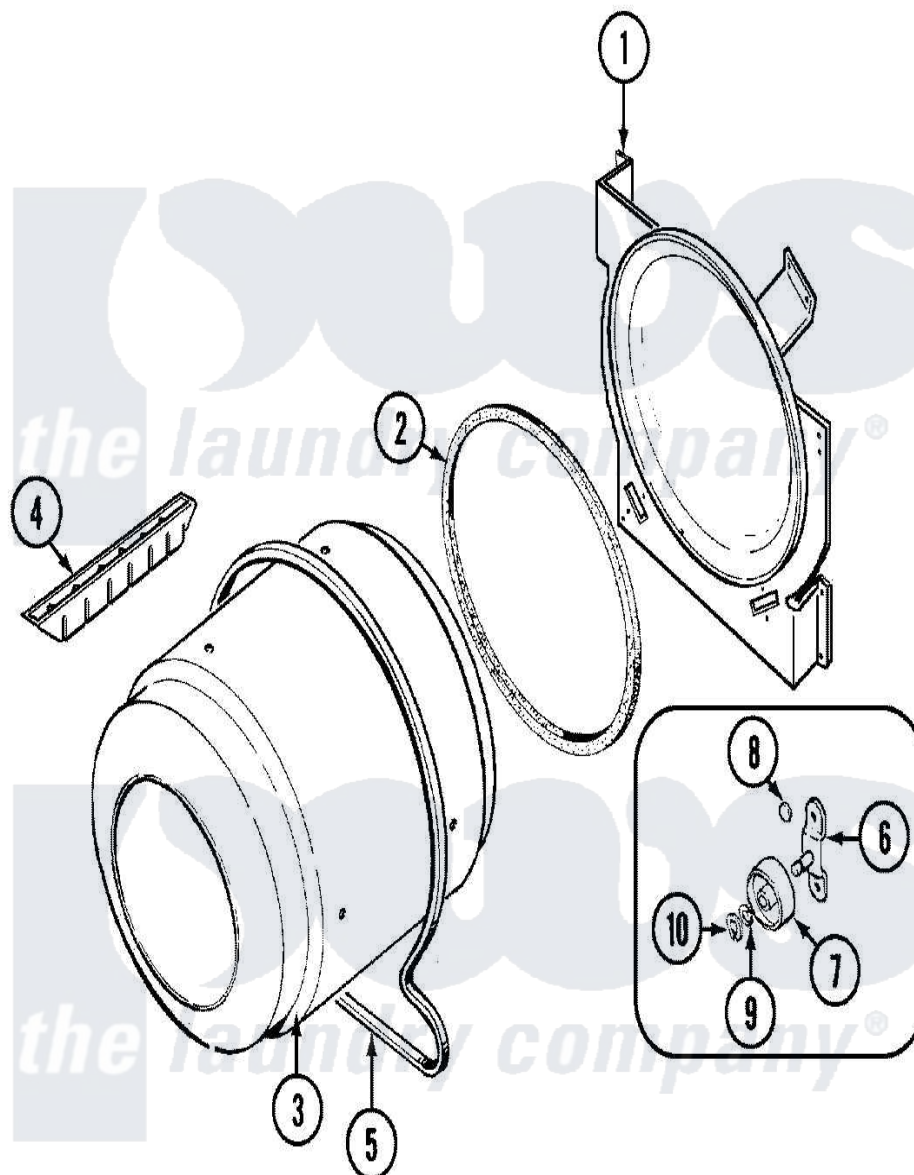

Magic Chef YG225LM 06 - TUMBLER

Magic Chef [Residential Magic Chef YG225LM Dryer Parts](#) Parts Diagram 06 - TUMBLER
 Click on the part number to view part

Item	Original Part Number	Replaced By	Status	Part Description
1	LA-1054			Dryer Bulkhead Kit
"	25-7733	681414		Screw, 10AB X 1/2
2	53-0282	31001637		Seal Assembly, Cylinder Front
3	53-1250			Cylinder
4	25-7759	3196164		Screw
"	Y02100002		Not Available	BAFFLE (WHT)
5	31531589	341241		Belt
6	53-0197			Support Assembly-Cylinder Rear
"	25-7101	3351614		Screw, Gearcase Cover Mounting
7	31001096			Roller
8	25-7813			Spacer
9	25-7814			Washer
10	LA-1008			Rr Roller Kit
"	25-7854			Ring, Retaining