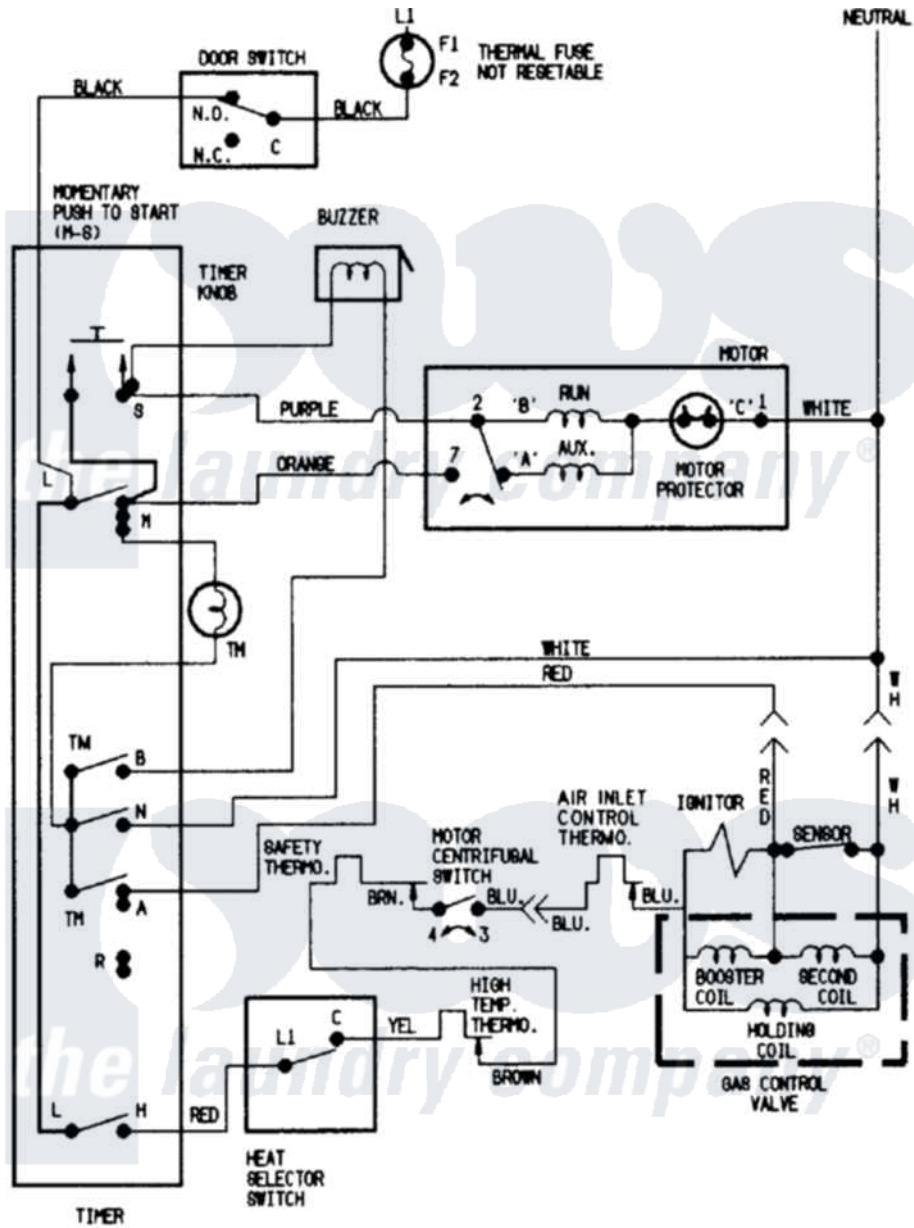

Magic Chef YG225LM 07 - WIRING INFORMATION

Magic Chef [Residential Magic Chef YG225LM Dryer Parts](#) Parts Diagram 07 - WIRING INFORMATION
 Click on the part number to view part

Item	Original Part Number	Replaced By	Status	Part Description
NI	15002017		Not Available	WIRING INFORMATION
"	15001254		Not Available	WIRING INFORMATION