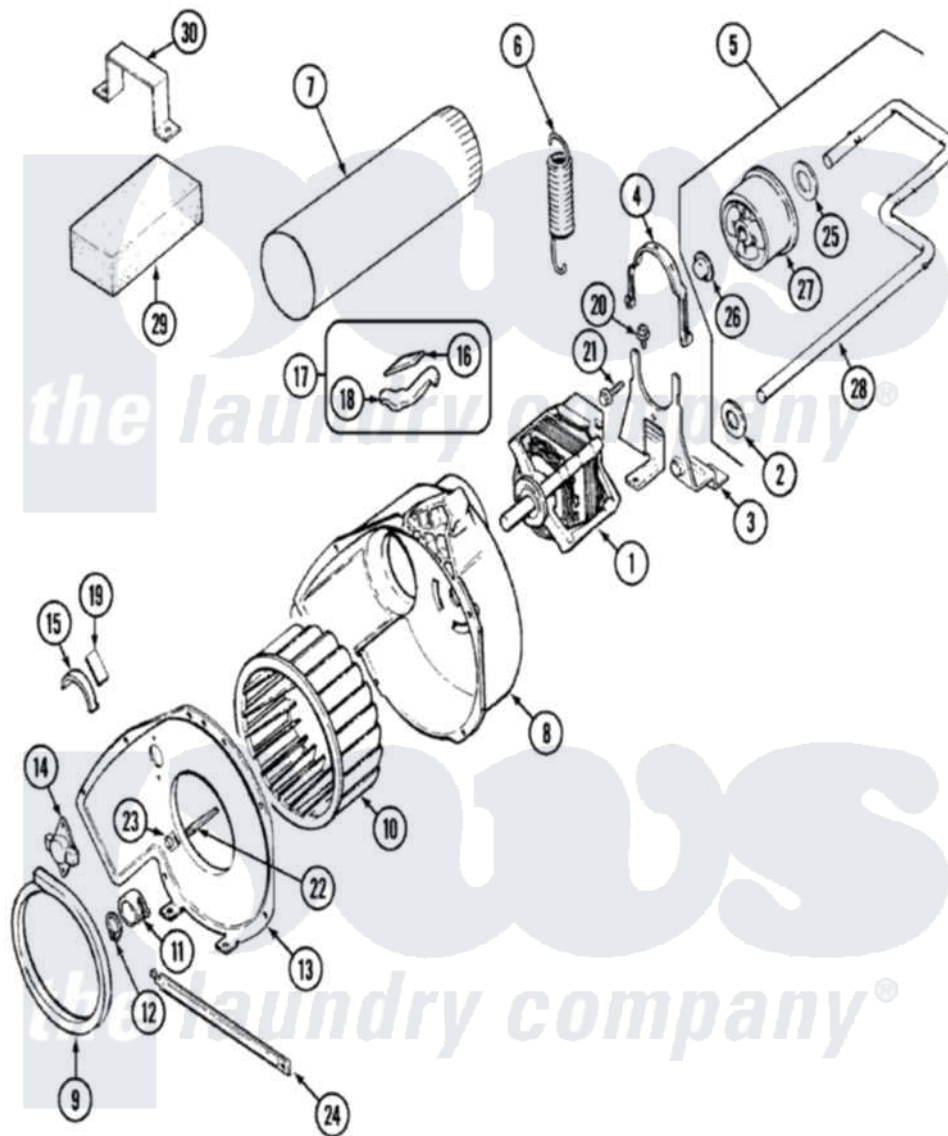

Magic Chef YG226LM 05 - MOTOR & DRIVE

Magic Chef [Residential Magic Chef YG226LM Dryer Parts](#) Parts Diagram 05 - MOTOR & DRIVE
 Click on the part number to view part

| Item | Original Part Number | Replaced By | Status | Part Description |
|------|--------------------------|---------------------------|--------|--|
| 1 | 31001015 | W10410996 | | Motor-Drive |
| " | 31001316 | W10410996 | | Motor-Drive |
| " | 53-0932 | 31001535 | | Pulley, Motor |
| 2 | 25-7815 | | | Washer |
| 3 | 25-7732 | 681414 | | Screw, 10AB X 1/2 |
| " | 53-1932 | 31001570 | | Bracket, Motor |
| 4 | 53-0214 | 660658 | | Clamp, Motor Mounting 343481 685441 |
| 5 | 53-2287 | | | Idler Assembly |
| 6 | 53-2209 | 31001465 | | Spring, Idler |
| 7 | 53-0134 | | | Duct, Exhaust |
| " | 25-2134 | W10116760 | | Screw |
| 8 | 53-1801 | | | Housing, Blower |
| 9 | 53-0203 | 12001324 | | Duct Kit, Collector |
| 10 | 31001317 | | | Wheel, Blower |
| " | 31001043 | | | Wheel, Blower |
| 11 | 25-7823 | 312967 | | Clamp, Blower Housing |