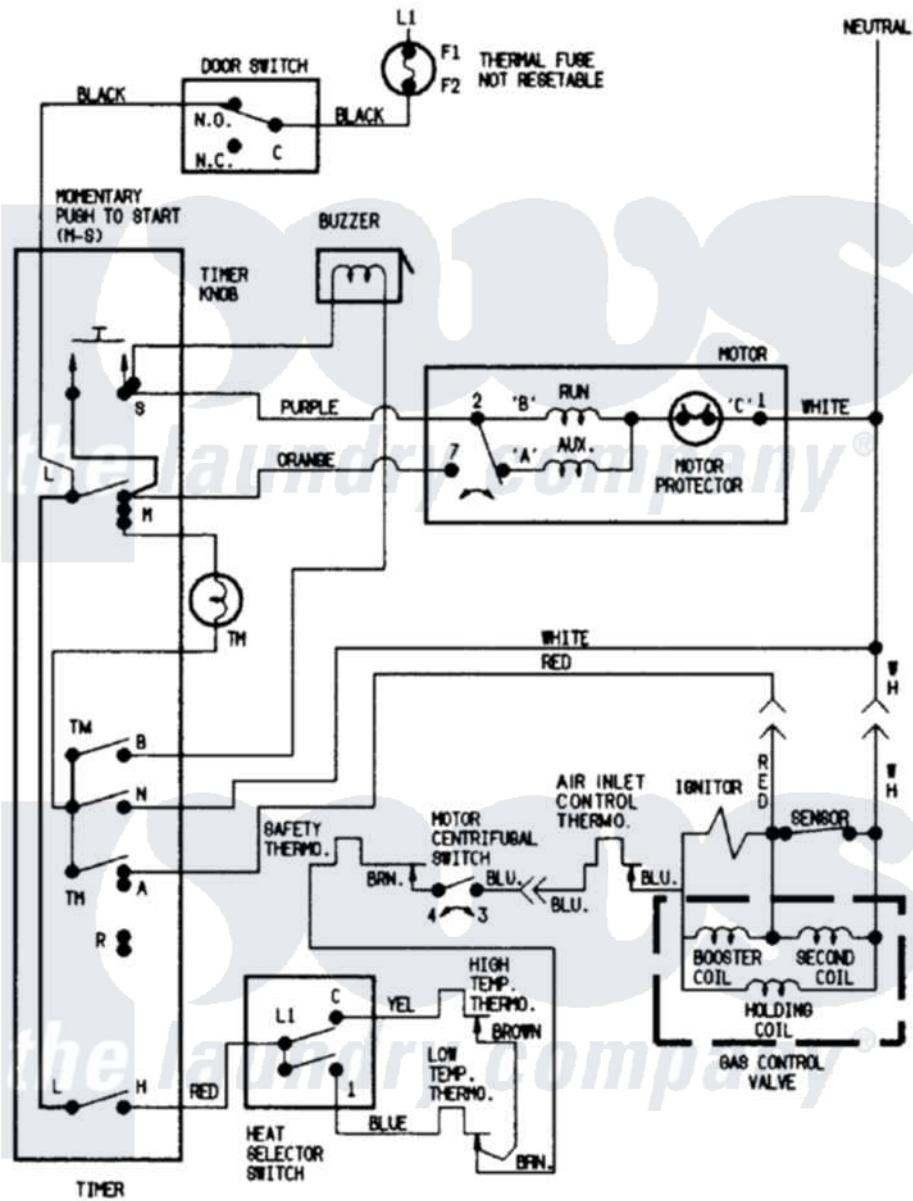

Magic Chef YG226LM 07 - WIRING INFORMATION

Magic Chef Residential Magic Chef YG226LM Dryer Parts Parts Diagram 07 - WIRING INFORMATION
 Click on the part number to view part

Item	Original Part Number	Replaced By	Status	Part Description
NI	15001201		Not Available	WIRING INFORMATION