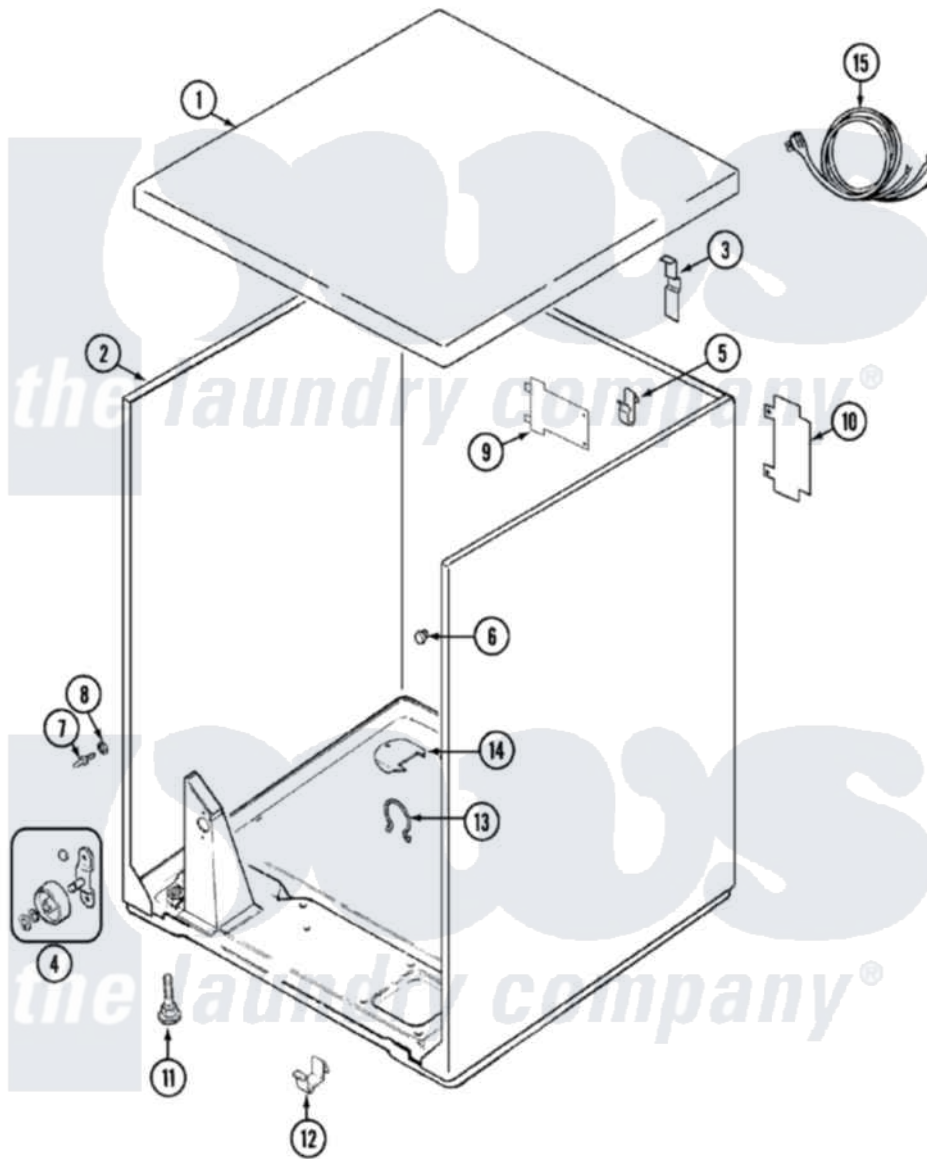

# Magic Chef YG226LV 01 - CABINET

Magic Chef [Residential Magic Chef YG226LV Dryer Parts](#) Parts Diagram 01 - CABINET  
 Click on the part number to view part

Item	Original Part Number	Replaced By	Status	Part Description
1	53-2435		Not Available	TOP, CABINET
2	53-2147	<a href="#">31001714</a>		Cabinet And Base Assembly
3	25-3092	<a href="#">90767</a>		Screw, 8A X 3/8 HeX Washer Head Tapping
"	<a href="#">63-5712</a>			Hinge, Cabinet Top
"	<a href="#">33-0930</a>			Pad, Top Hinge
4	LA-1007	<a href="#">12002126</a>		Reinforcement Brace/Glide Kit
"	<a href="#">LA-1008</a>			Rr Roller Kit
5	<a href="#">25-3034</a>			Clip, Wiring
6	<a href="#">33-2653</a>			Bumper, Cabinet
7	<a href="#">53-0643</a>			Pin, Locator
8	<a href="#">53-0200</a>			Sleeve, Locator Pin
"	25-0224	<a href="#">3400029</a>		Nut, Adapter Plate
9	25-7857	<a href="#">90767</a>		Screw, 8A X 3/8 HeX Washer Head Tapping
"	<a href="#">53-0136</a>			Cover, Supply Cord
10	<a href="#">53-0284</a>			Cover, Terminal

"	25-7857	<a href="#">90767</a>	Screw, 8A X 3/8 HeX Washer Head Tapping
11	63-5834	Not Available	LEG, LEVELING
12	<a href="#">53-0120</a>		Clip, Front Panel
13	25-7027	<a href="#">16515</a>	Clip
14	<a href="#">53-1921</a>		Shield, Wiring
"	25-7733	<a href="#">681414</a>	Screw, 10AB X 1/2
15	63-6259	<a href="#">31001547</a>	Cord, Power