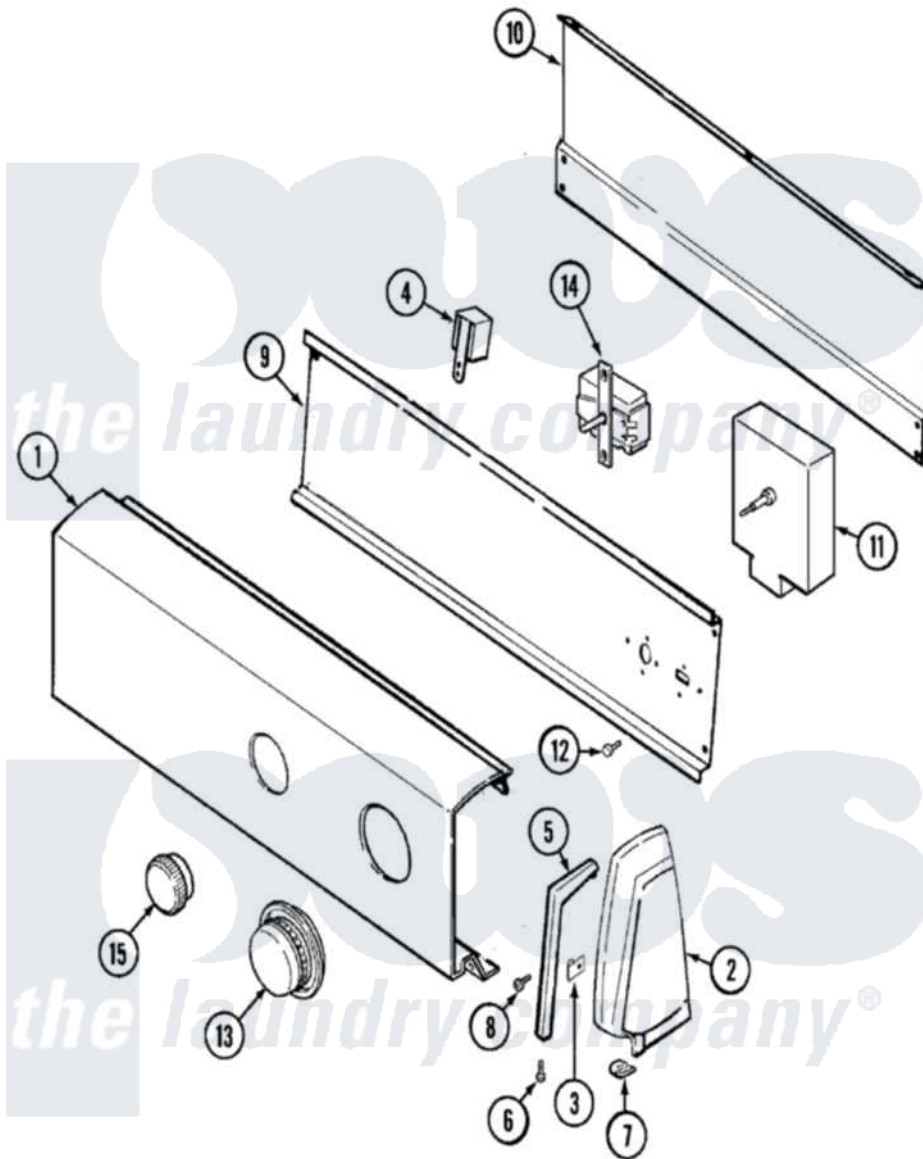

Magic Chef YG226LV 02 - CONTROL PANEL

Magic Chef [Residential Magic Chef YG226LV Dryer Parts](#) Parts Diagram 02 - CONTROL PANEL
 Click on the part number to view part

Item	Original Part Number	Replaced By	Status	Part Description
1	31001138		Not Available	PANEL, CONTROL
2	25-3092	90767		Screw, 8A X 3/8 HeX Washer Head Tapping
"	35-2669		Not Available	CAP, END (LT)(WHT)
"	35-2668	21001453		Cap- End
3	25-7702			Speedclip, End Cap To Control Panel
4	25-3092	90767		Screw, 8A X 3/8 HeX Washer Head Tapping
"	53-1639			Buzzer Assembly
5	31001055		Not Available	TRIM, ENDCAP (LT WHT)
"	31001054		Not Available	TRIM, ENDCAP (RT WHT)
6	25-7760			Screw
7	25-7851			Speedclip, End Cap To Top
8	25-7649	910187		Screw
9	31001146	31001193		Pad, Shield
"	31001128		Not Available	SHIELD, CONTROL

"	31001193		Pad, Shield
10	35-2688	21001460	Shield, Rear
11	53-1758		Timer
12	31001119	W10116760	Screw
13	53-2502		Knob And Skirt Assembly
14	25-3092	90767	Screw, 8A X 3/8 HeX Washer Head Tapping
"	31001236		Switch, Temperature
"	31001129		Switch, Temperature
15	35-3961	21001239	Knob, Selector
16	31001050	Not Available	MANUAL, USE & CARE
"	16000329	Not Available	GUIDE, QUICK REF. - MAGIC CHEF
"	31001152	Not Available	MANUAL, USE & CARE