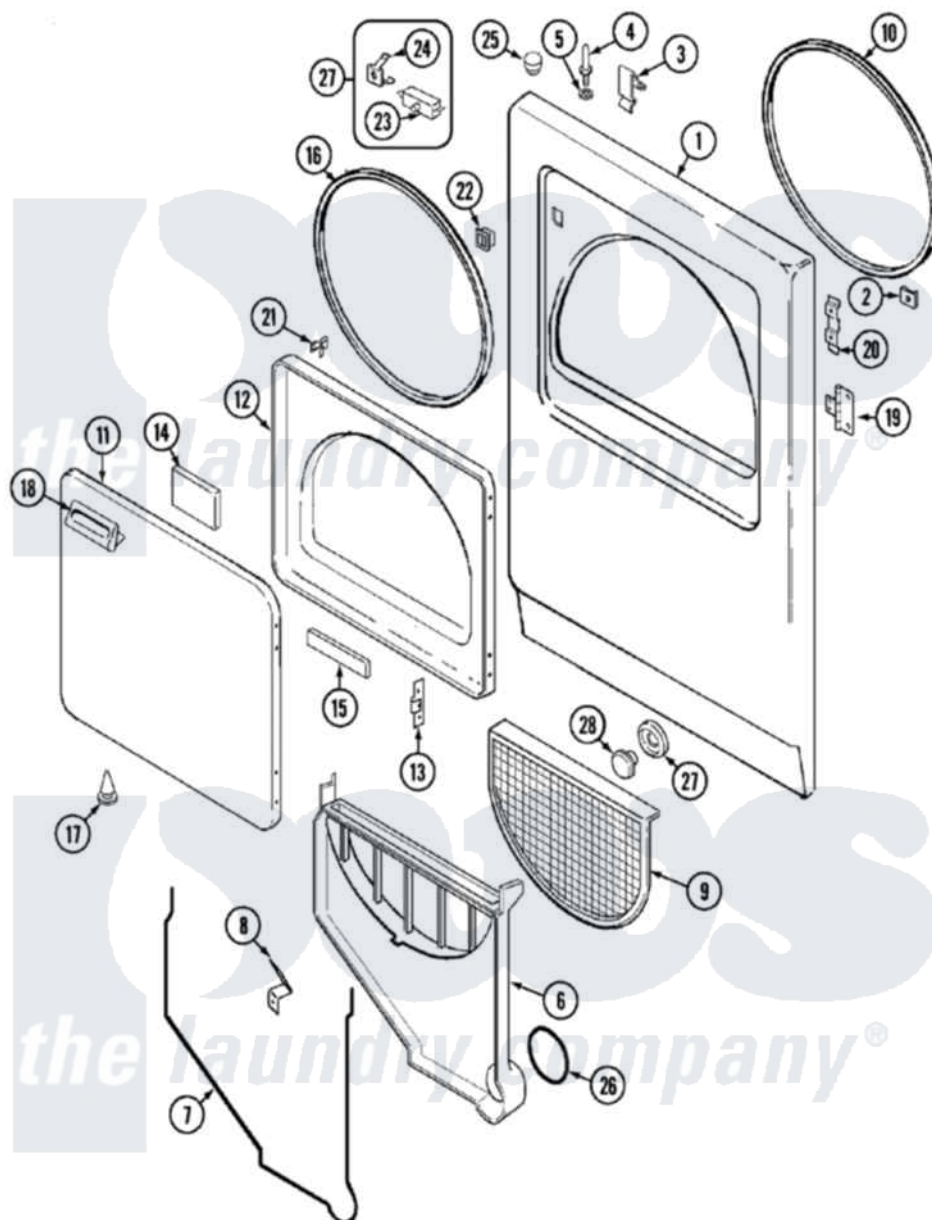

Magic Chef YG226LV 03 - DOOR

Magic Chef [Residential Magic Chef YG226LV Dryer Parts](#) Parts Diagram 03 - DOOR
 Click on the part number to view part

Item	Original Part Number	Replaced By	Status	Part Description
1	53-0727	12001190		Panel Kit
2	25-7817		Not Available	CLIP, U-TYPE
"	25-7820	489478		Screw, 8 X 1/2
3	25-7220			Clip, Cabinet Top
4	53-0643			Pin, Locator
5	25-0224	3400029		Nut, Adapter Plate
"	53-0200			Sleeve, Locator Pin
6	25-7810	415013-35		Screw
"	53-1299	12001324		Duct Kit, Collector
7	53-0204			Seal
8	53-0123			Clip
9	53-0918			Filter, Lint
10	53-1756	31001747		Seal Assembly
11	25-7770	3196169		Screw, Element
"	53-0154			Panel, Outer Door
12	53-0912		Not Available	PANEL, INNER DOOR (WHT)

13	53-0119		Clip, Hinge
14	53-1490		Door Pad
15	53-1491		Door Pad
16	53-0648	31001529	Seal, Door
17	25-3534	25-7889	Plug Button
18	53-0927		Handle, Door
"	25-7810	415013-35	Screw
19	25-7809		Screw, No.6-20 1/2 Flthd Torx
"	53-1492		Hinge, Dryer Door
20	53-0121	Not Available	TWIN NUT
21	LA-1003		Door Catch Kit
"	73-0033	LA-1003	Door Catch Kit
22	53-0187	LA-1003	Door Catch Kit
23	53-0148		Switch, Door
24	63-5990	31001319	Clip, Switch
25	33-2653		Bumper, Cabinet
26	53-0203	12001324	Duct Kit, Collector
27	LA-1005		Switch Kit
28	53-0155	Not Available	PLUG, GAS ACCESS (WHT)
29	53-0156		Button, Gas Access