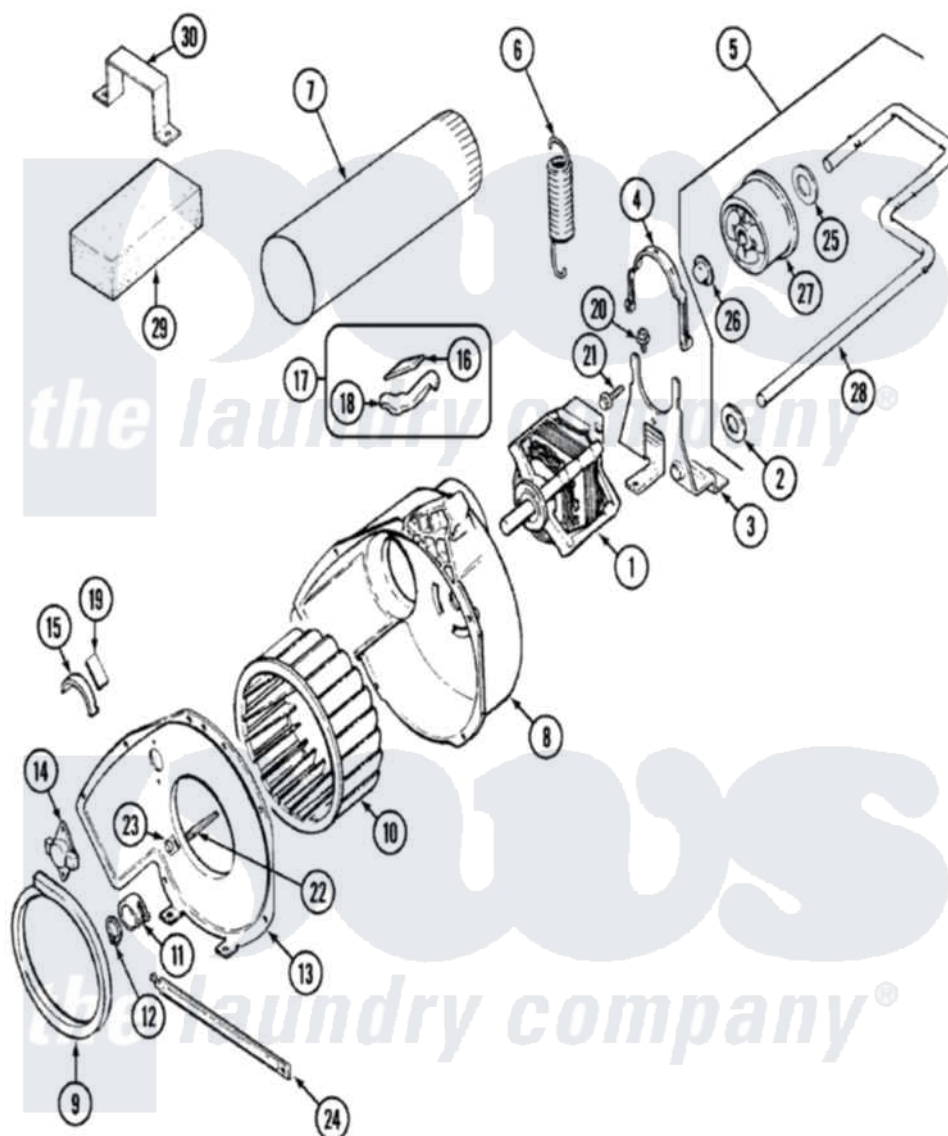

Magic Chef YG226LV 05 - MOTOR & DRIVE

Magic Chef [Residential Magic Chef YG226LV Dryer Parts](#) Parts Diagram 05 - MOTOR & DRIVE
 Click on the part number to view part

Item	Original Part Number	Replaced By	Status	Part Description
1	31001015	W10410996		Motor-Drive
"	31001316	W10410996		Motor-Drive
"	53-0932	31001535		Pulley, Motor
2	25-7815			Washer
3	25-7732	681414		Screw, 10AB X 1/2
"	53-1932	31001570		Bracket, Motor
4	53-0214	660658		Clamp, Motor Mounting 343481 685441
5	53-2287			Idler Assembly
6	53-2209	31001465		Spring, Idler
7	53-0134			Duct, Exhaust
"	25-2134	W10116760		Screw
8	53-1801			Housing, Blower
9	53-0203	12001324		Duct Kit, Collector
10	31001317			Wheel, Blower
"	31001043			Wheel, Blower
11	25-7823	312967		Clamp, Blower Housing

12	25-7855		Ring, Retaining
13	53-1934		Cover, Blower Housing
"	53-1933	Not Available	COVER, BLOWER HOUSING
"	25-7435	33002917	Screw, No.10-16
14	53-0170	Not Available	THERMOSTAT, LO-LIMIT (120/110)
"	31001088		Thermostat, Control
"	53-1107		Thermostat, Control
"	25-2134	W10116760	Screw
15	53-2273	31001470	Glide, Tumbler
16	53-0724	31001356	Pad, Glide
17	LA-1006		Glide Kit, Tumbler
18	53-2272	31001469	Glide, Tumbler
19	53-1684	31001356	Pad, Glide
20	25-7963	31001571	Screw, 10-24 x 0700 Hxwshrd Ty
21	25-7674		Screw
22	53-1026		Guide, Vane Inlet
23	25-3457		Screw, Sems
24	53-1625		Brace, Tumbler Support
25	25-7815		Washer
26	25-7957		Pushnut
27	53-1628	31001344	Pulley, Idler
28	53-2250	53-2287	Idler Assembly
29	53-0645	Not Available	COUNTERWEIGHT
30	53-0644	Not Available	BRACKET
"	25-7732	681414	Screw, 10AB X 1/2