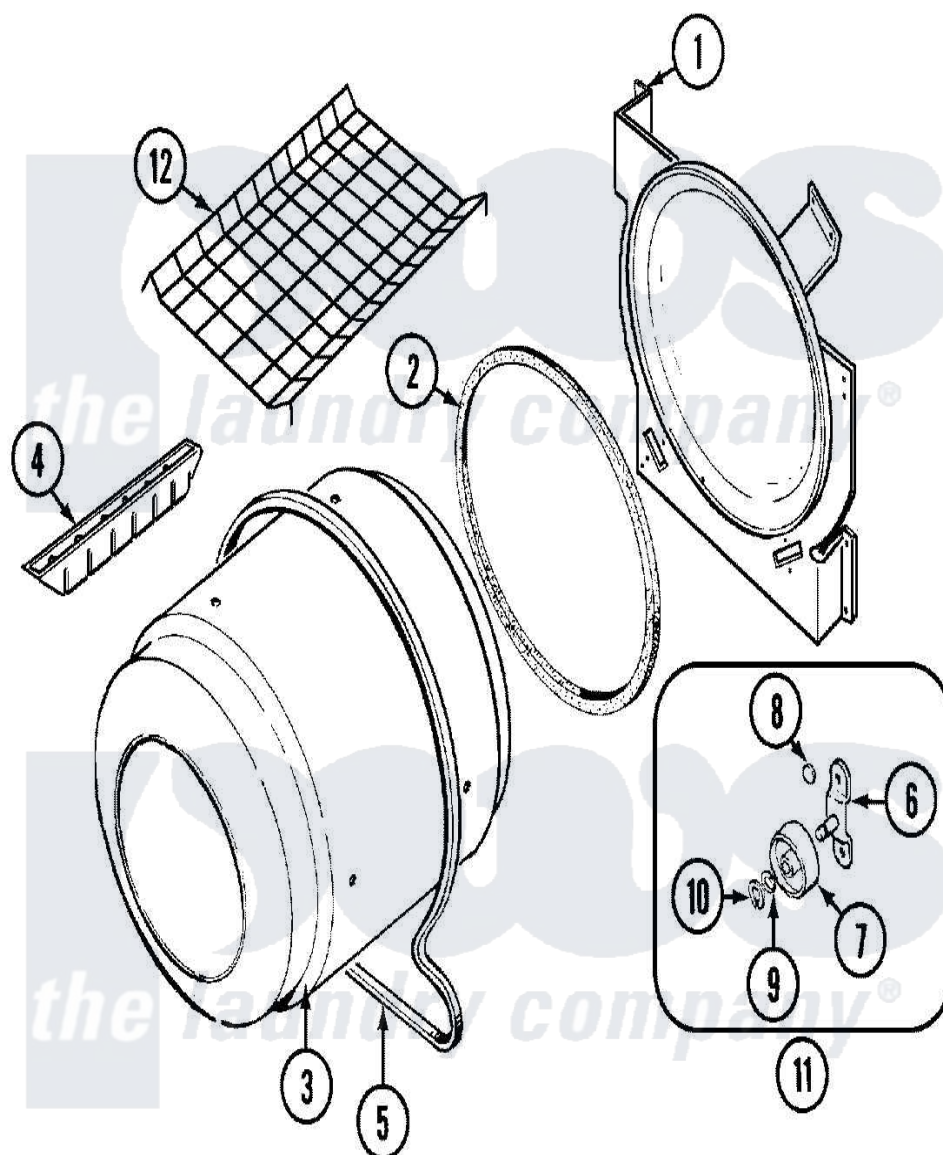

# Magic Chef YG226LV 06 - TUMBLER

Magic Chef [Residential Magic Chef YG226LV Dryer Parts](#) Parts Diagram 06 - TUMBLER  
 Click on the part number to view part

Item	Original Part Number	Replaced By	Status	Part Description
1	<a href="#">LA-1054</a>			Dryer Bulkhead Kit
"	25-7733	<a href="#">681414</a>		Screw, 10AB X 1/2
2	53-0282	<a href="#">31001637</a>		Seal Assembly, Cylinder Front
3	<a href="#">53-1250</a>			Cylinder
4	53-1249		Not Available	BAFFLE, WHITE
"	25-7759	<a href="#">3196164</a>		Screw
5	31531589	<a href="#">341241</a>		Belt
6	<a href="#">53-0197</a>			Support Assembly-Cylinder Rear
"	25-7101	<a href="#">3351614</a>		Screw, Gearcase Cover Mounting
7	53-0642	<a href="#">31001096</a>		Roller
8	<a href="#">25-7813</a>			Spacer
9	<a href="#">25-7814</a>			Washer
10	<a href="#">25-7854</a>			Ring, Retaining
11	<a href="#">LA-1008</a>			Rr Roller Kit
12	53-0772	<a href="#">21001495</a>		Rack, Drying