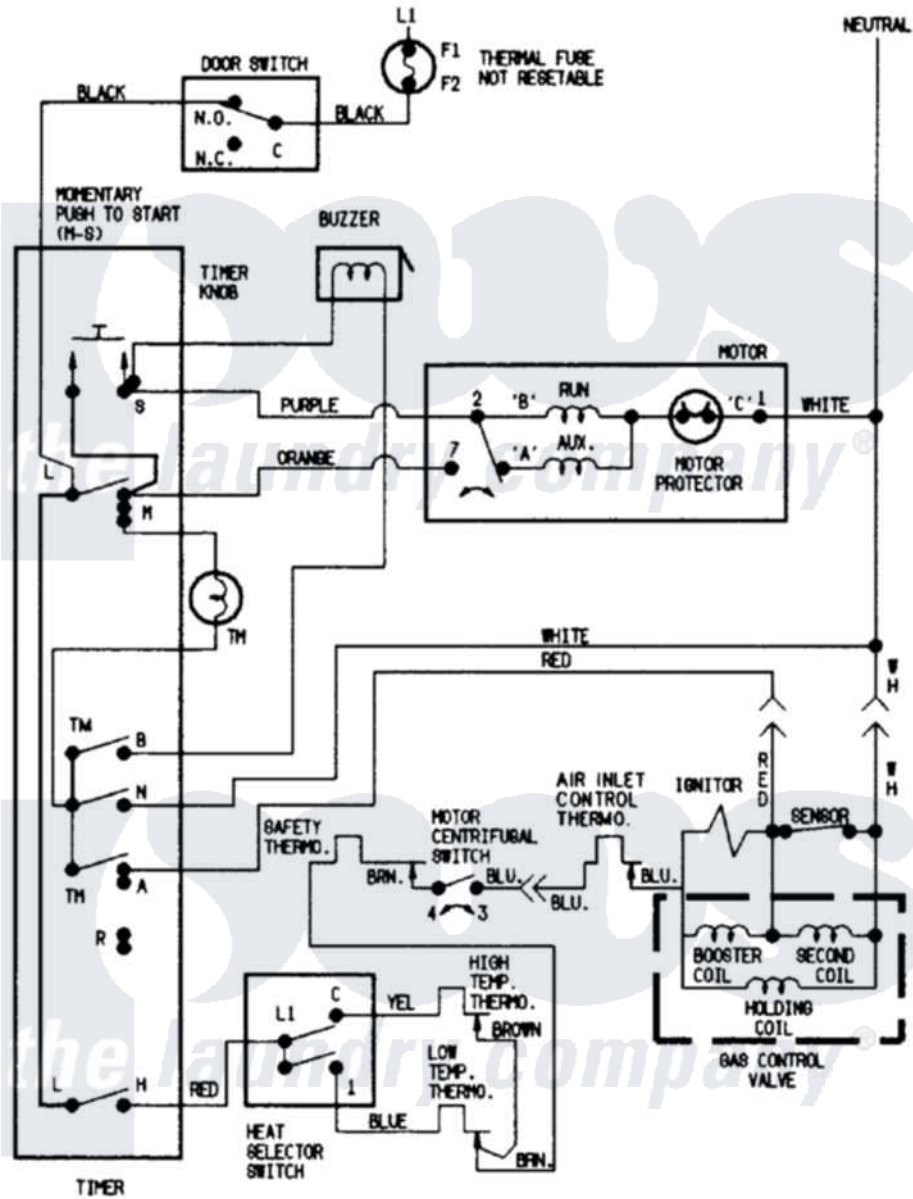

# Magic Chef YG226LV 07 - WIRING INFORMATION

Magic Chef [Residential Magic Chef YG226LV Dryer Parts](#) Parts Diagram 07 - WIRING INFORMATION  
 Click on the part number to view part

Item	Original Part Number	Replaced By	Status	Part Description
NI	15002525		Not Available	WIRING INFORMATION
"	15001201		Not Available	WIRING INFORMATION