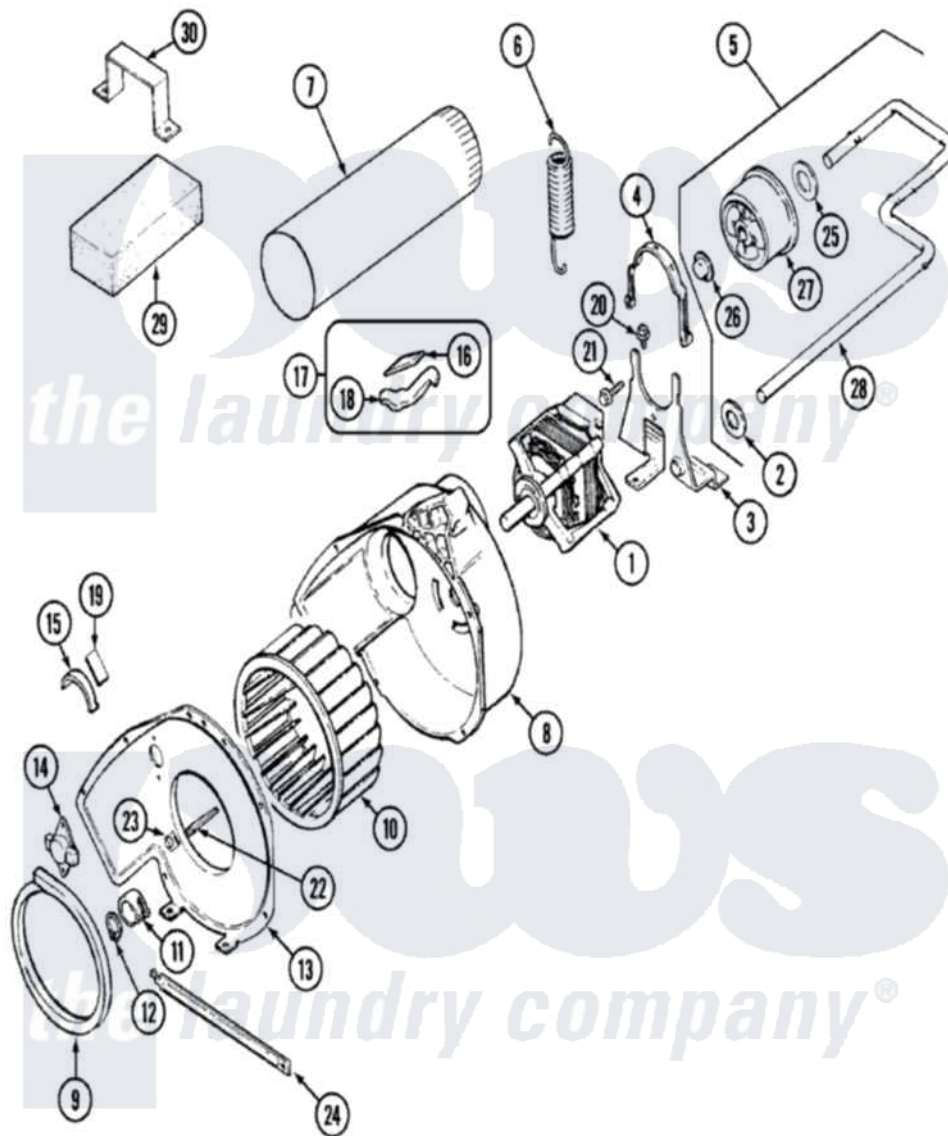

# Magic Chef YG228LM 05 - MOTOR DRIVE

Magic Chef [Residential Magic Chef YG228LM Dryer Parts](#) Parts Diagram 05 - MOTOR DRIVE  
 Click on the part number to view part

Item	Original Part Number	Replaced By	Status	Part Description
1	31001015	<a href="#">W10410996</a>		Motor-Drve
"	31001316	<a href="#">W10410996</a>		Motor-Drve
"	53-0932	<a href="#">31001535</a>		Pulley, Motor
2	<a href="#">25-7815</a>			Washer
3	25-7732	<a href="#">681414</a>		Screw, 10AB X 1/2
"	53-1932	<a href="#">31001570</a>		Bracket, Motor
4	53-0214	<a href="#">660658</a>		Clamp, Motor Mounting 343481 685441
5	<a href="#">53-2287</a>			Idler Assembly
6	53-2209	<a href="#">31001465</a>		Spring, Idler
7	<a href="#">53-0134</a>			Duct, Exhaust
"	25-2134	<a href="#">W10116760</a>		Screw
8	<a href="#">53-1801</a>			Housing, Blower
9	53-0203	<a href="#">12001324</a>		Duct Kit, Collector
10	<a href="#">31001317</a>			Wheel, Blower
"	<a href="#">31001043</a>			Wheel, Blower
11	25-7823	<a href="#">312967</a>		Clamp, Blower Housing