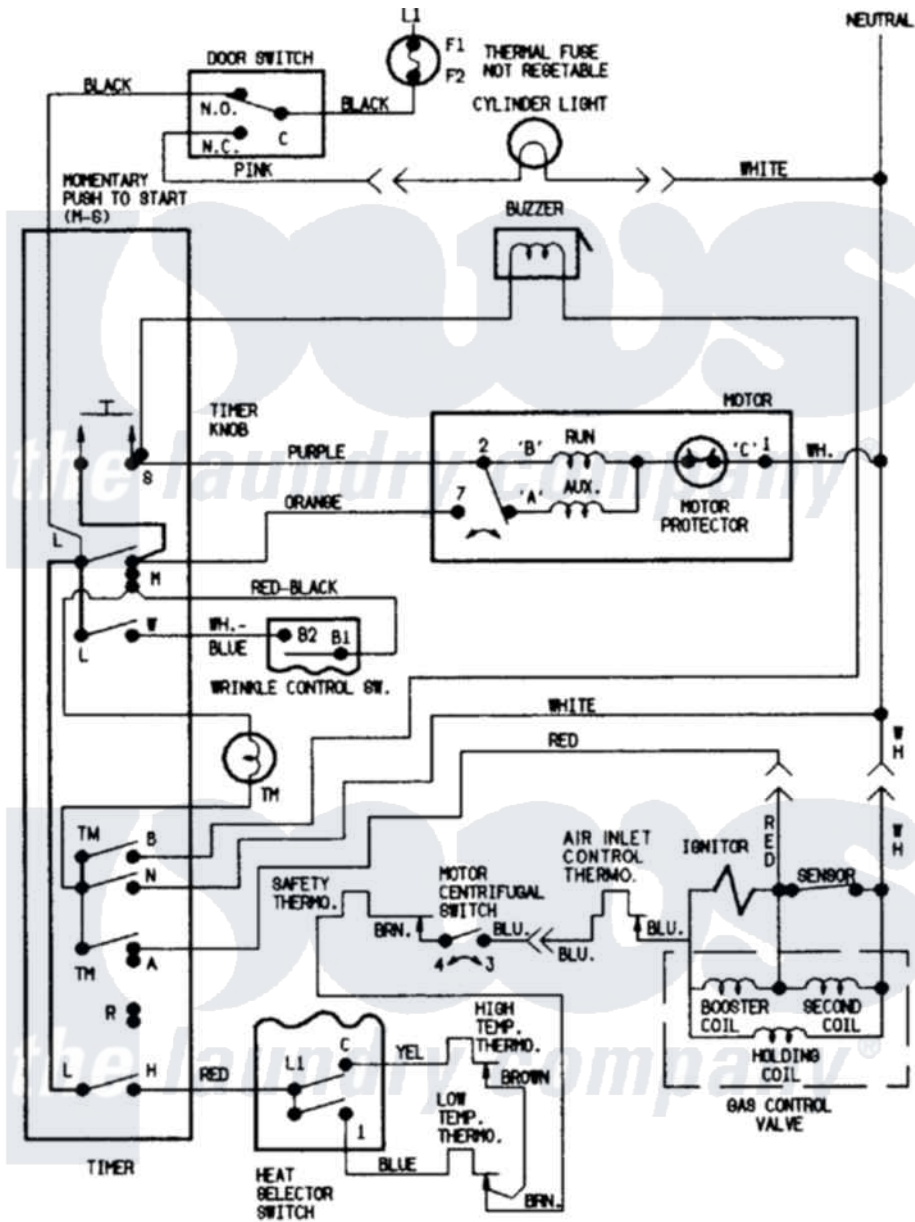

Magic Chef YG228LM 07 - WIRING INFORMATION

Magic Chef [Residential Magic Chef YG228LM Dryer Parts](#) Parts Diagram 07 - WIRING INFORMATION
 Click on the part number to view part

Item	Original Part Number	Replaced By	Status	Part Description
NI	15001226		Not Available	WIRING INFORMATION