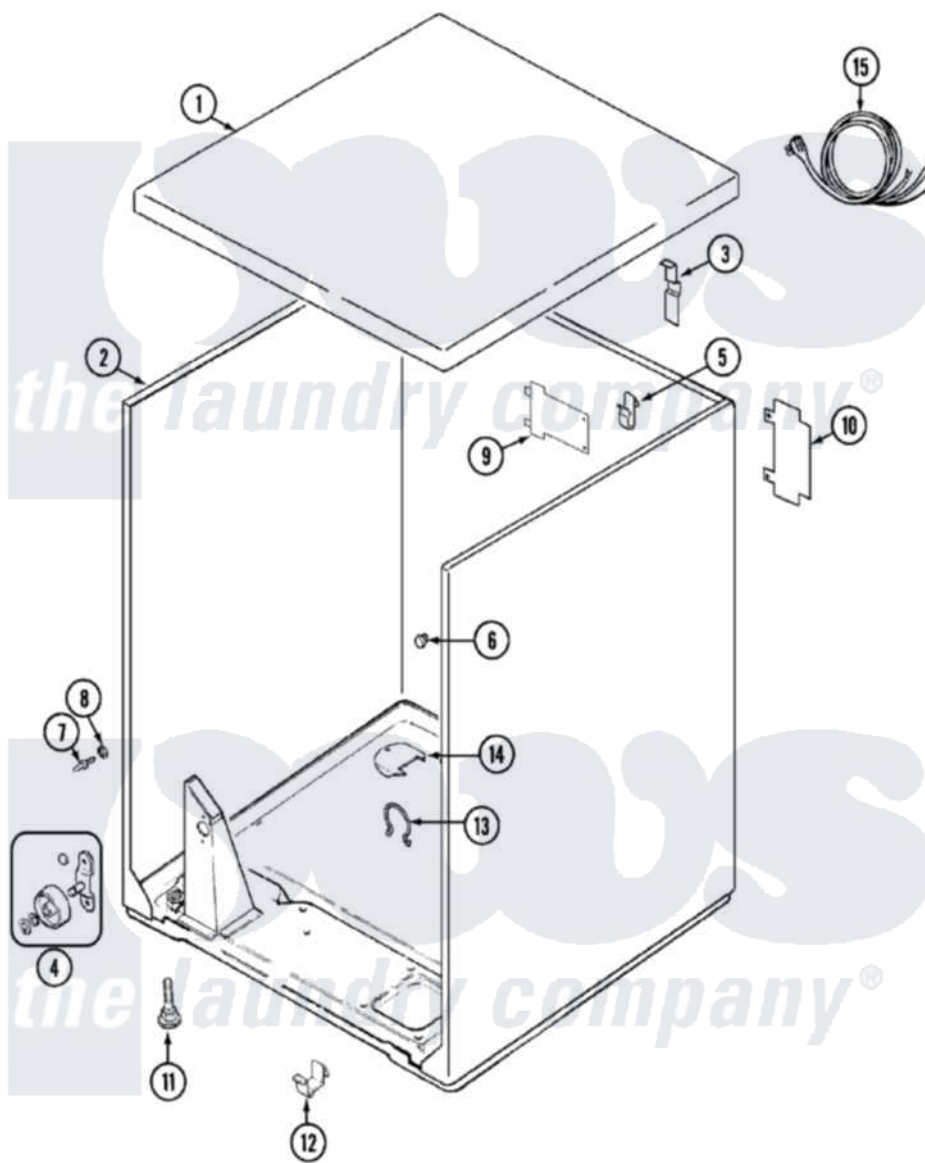

# Magic Chef YG228LV 01 - CABINET

Magic Chef [Residential Magic Chef YG228LV Dryer Parts](#) Parts Diagram 01 - CABINET  
 Click on the part number to view part

Item	Original Part Number	Replaced By	Status	Part Description
1	53-2435		Not Available	TOP, CABINET
2	53-2147	<a href="#">31001714</a>		Cabinet And Base Assembly
3	25-3092	<a href="#">90767</a>		Screw, 8A X 3/8 HeX Washer Head Tapping
"	<a href="#">63-5712</a>			Hinge, Cabinet Top
"	<a href="#">33-0930</a>			Pad, Top Hinge
4	LA-1007	<a href="#">12002126</a>		Reinforcement Brace/Glide Kit
"	<a href="#">LA-1008</a>			Rr Roller Kit
5	<a href="#">25-3034</a>			Clip, Wiring
6	<a href="#">33-2653</a>			Bumper, Cabinet
7	<a href="#">53-0643</a>			Pin, Locator
8	<a href="#">53-0200</a>			Sleeve, Locator Pin
"	25-0224	<a href="#">3400029</a>		Nut, Adapter Plate
9	25-7857	<a href="#">90767</a>		Screw, 8A X 3/8 HeX Washer Head Tapping
"	<a href="#">53-0136</a>			Cover, Supply Cord
10	<a href="#">53-0284</a>			Cover, Terminal

"	25-7857	<a href="#">90767</a>	Screw, 8A X 3/8 HeX Washer Head Tapping
11	63-5834	Not Available	LEG, LEVELING
12	<a href="#">53-0120</a>		Clip, Front Panel
13	25-7027	<a href="#">16515</a>	Clip
14	<a href="#">53-1921</a>		Shield, Wiring
"	25-7733	<a href="#">681414</a>	Screw, 10AB X 1/2
15	63-6259	<a href="#">31001547</a>	Cord, Power