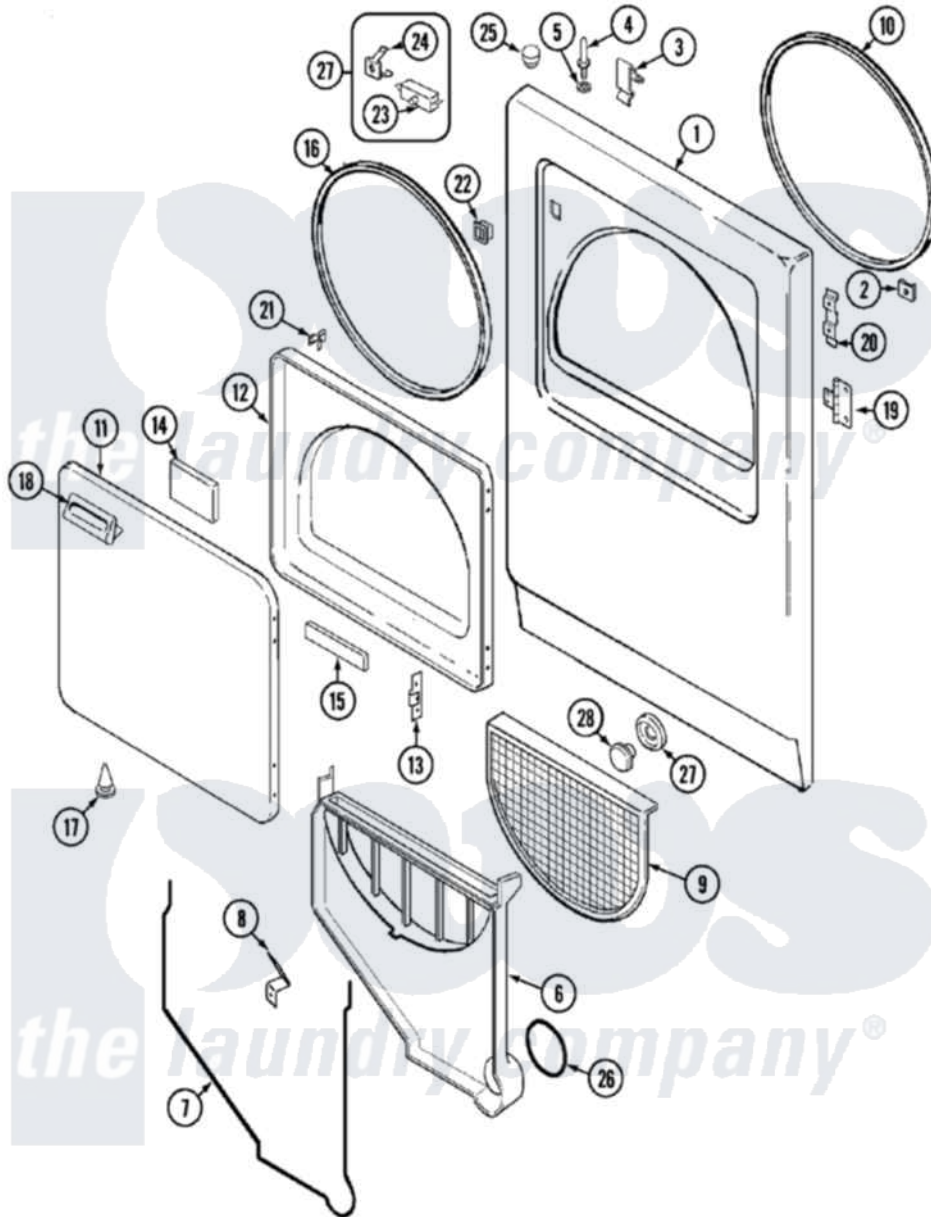

Magic Chef YG228LV 03 - DOOR

Magic Chef [Residential Magic Chef YG228LV Dryer Parts](#) Parts Diagram 03 - DOOR
 Click on the part number to view part

Item	Original Part Number	Replaced By	Status	Part Description
1	53-0727	12001190		Panel Kit
2	25-7817		Not Available	CLIP, U-TYPE
"	25-7820	489478		Screw, 8 X 1/2
3	25-7220			Clip, Cabinet Top
4	53-0643			Pin, Locator
5	25-0224	3400029		Nut, Adapter Plate
"	53-0200			Sleeve, Locator Pin
6	25-7810	415013-35		Screw
"	53-1299	12001324		Duct Kit, Collector
7	53-0204			Seal
8	53-0123			Clip
9	53-0918			Filter, Lint
10	53-1756	31001747		Seal Assembly
11	25-7770	3196169		Screw, Element
"	53-0154			Panel, Outer Door
12	53-0912		Not Available	PANEL, INNER DOOR (WHT)

13	53-0119		Clip, Hinge
14	53-1490		Door Pad
15	53-1491		Door Pad
16	53-0648	31001529	Seal, Door
17	25-3534	25-7889	Plug Button
18	53-0927		Handle, Door
"	25-7810	415013-35	Screw
19	25-7809		Screw, No.6-20 1/2 Flthd Torx
"	53-1492		Hinge, Dryer Door
20	53-0121	Not Available	TWIN NUT
21	LA-1003		Door Catch Kit
"	73-0033	LA-1003	Door Catch Kit
22	53-0187	LA-1003	Door Catch Kit
23	53-0148		Switch, Door
24	63-5990	31001319	Clip, Switch
25	33-2653		Bumper, Cabinet
26	53-0203	12001324	Duct Kit, Collector
27	LA-1005		Switch Kit
28	53-0155	Not Available	PLUG, GAS ACCESS (WHT)
29	53-0156		Button, Gas Access