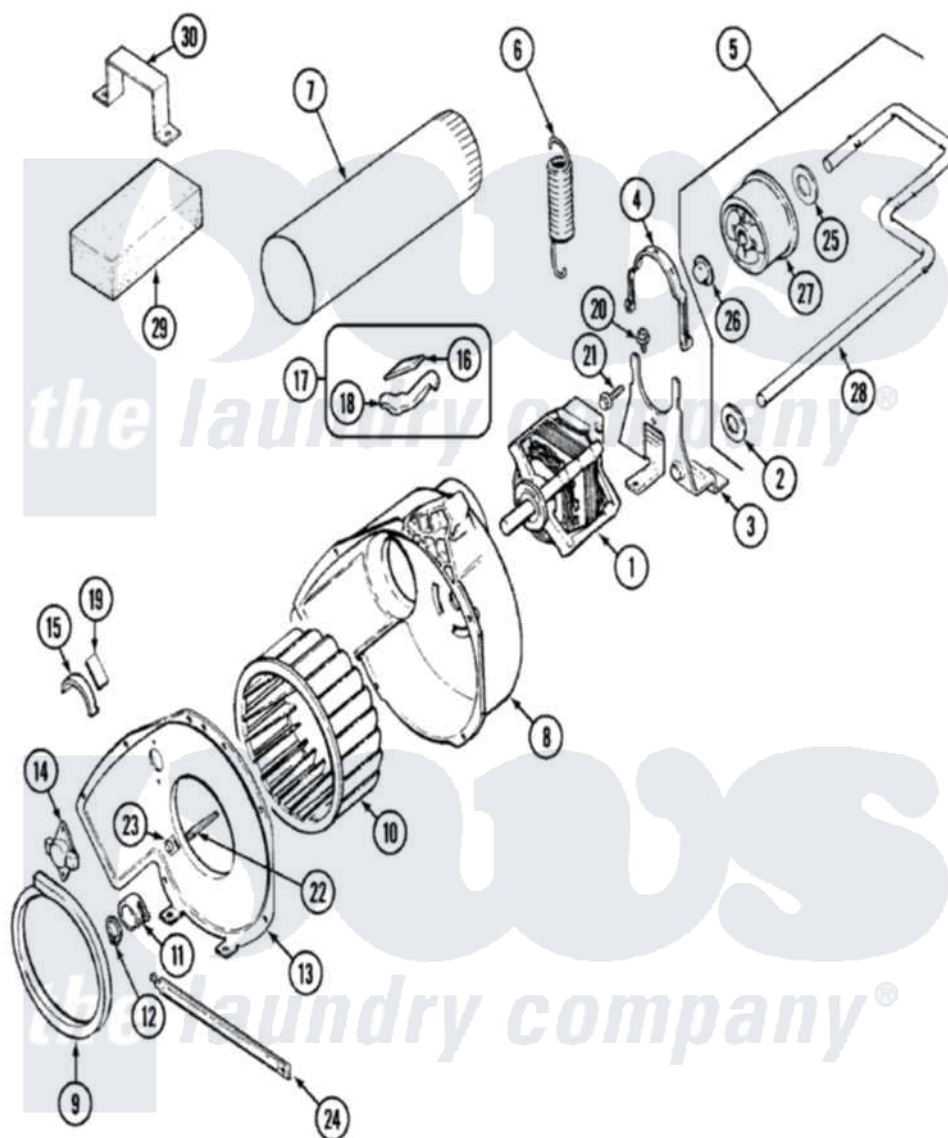

# Magic Chef YG228LV 05 - MOTOR DRIVE

Magic Chef [Residential Magic Chef YG228LV Dryer Parts](#) Parts Diagram 05 - MOTOR DRIVE  
 Click on the part number to view part

Item	Original Part Number	Replaced By	Status	Part Description
1	31001015	<a href="#">W10410996</a>		Motor-Drve
"	31001316	<a href="#">W10410996</a>		Motor-Drve
"	53-0932	<a href="#">31001535</a>		Pulley, Motor
2	<a href="#">25-7815</a>			Washer
3	25-7732	<a href="#">681414</a>		Screw, 10AB X 1/2
"	53-1932	<a href="#">31001570</a>		Bracket, Motor
4	53-0214	<a href="#">660658</a>		Clamp, Motor Mounting 343481 685441
5	<a href="#">53-2287</a>			Idler Assembly
6	53-2209	<a href="#">31001465</a>		Spring, Idler
7	<a href="#">53-0134</a>			Duct, Exhaust
"	25-2134	<a href="#">W10116760</a>		Screw
8	<a href="#">53-1801</a>			Housing, Blower
9	53-0203	<a href="#">12001324</a>		Duct Kit, Collector
10	<a href="#">31001317</a>			Wheel, Blower
"	<a href="#">31001043</a>			Wheel, Blower
11	25-7823	<a href="#">312967</a>		Clamp, Blower Housing