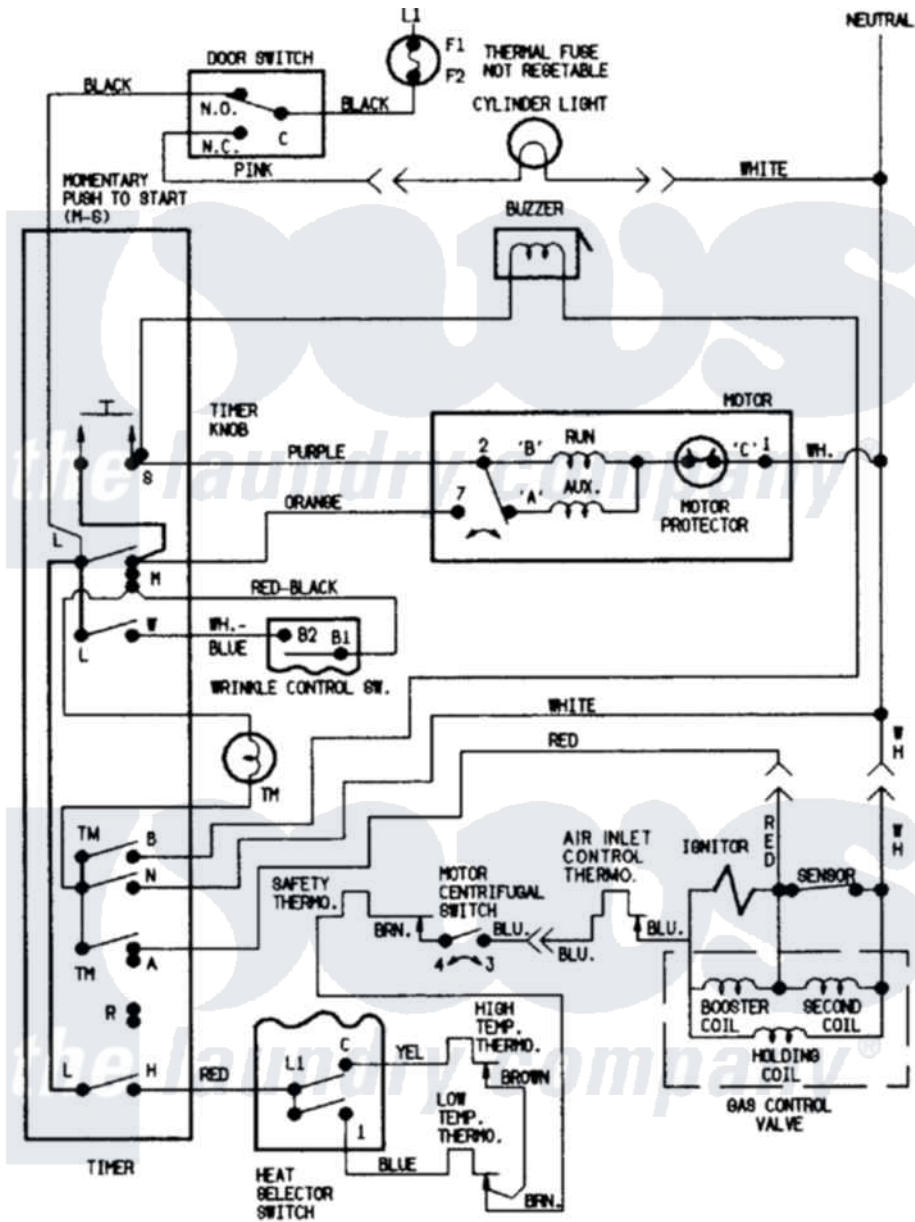

# Magic Chef YG228LV 07 - WIRING INFORMATION

Magic Chef [Residential Magic Chef YG228LV Dryer Parts](#) Parts Diagram 07 - WIRING INFORMATION  
 Click on the part number to view part

Item	Original Part Number	Replaced By	Status	Part Description
NI	15002546		Not Available	WIRING INFORMATION
"	15001226		Not Available	WIRING INFORMATION