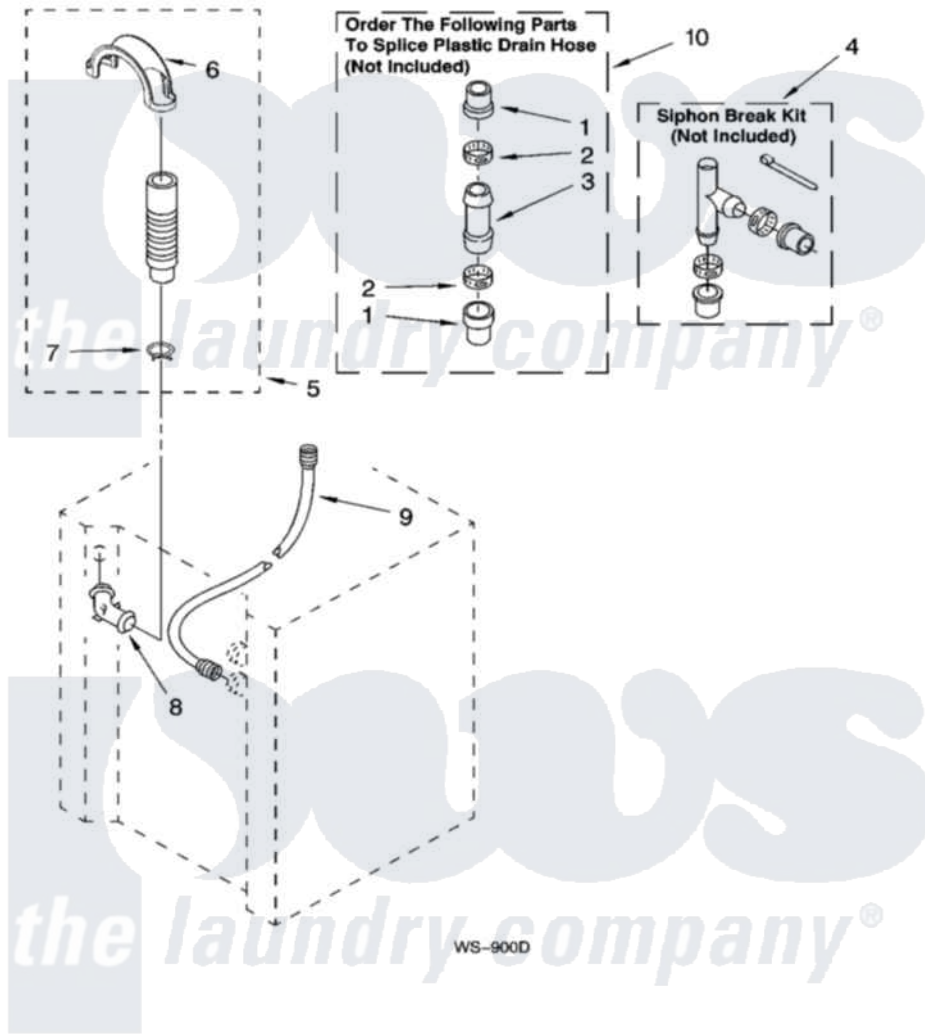

**WATER SYSTEM PARTS**

For Model: 1DNET3205TQ0  
(Designer White)

W10200452

19

Maytag Residential Maytag 1DNET3205TQ0 Washer/Dryer Parts Parts Diagram 13 - WATER SYSTEM PARTS  
Click on the part number to view part

Item	Original Part Number	Replaced By	Status	Part Description
1	<a href="#">285321</a>			Water System Parts
2	65349	<a href="#">285655</a>		Clamp, Hose
3	<a href="#">16272</a>			Connector, Straight
4	<a href="#">285320</a>			Water System Parts
5	661575	<a href="#">285664</a>		Hose
"	<a href="#">W10108350</a>			Hose, Corrugated Plastic Drain
"	661577	<a href="#">285666</a>		Hose
6	<a href="#">8577378</a>			U-Bend, Drain Hose
7	<a href="#">3357331</a>			Clamp, Drain
8	356739	<a href="#">8557915</a>		Connector, Hose
9	3354858	<a href="#">89503</a>		Hose-Inlet
10	<a href="#">285442</a>			Water System Parts