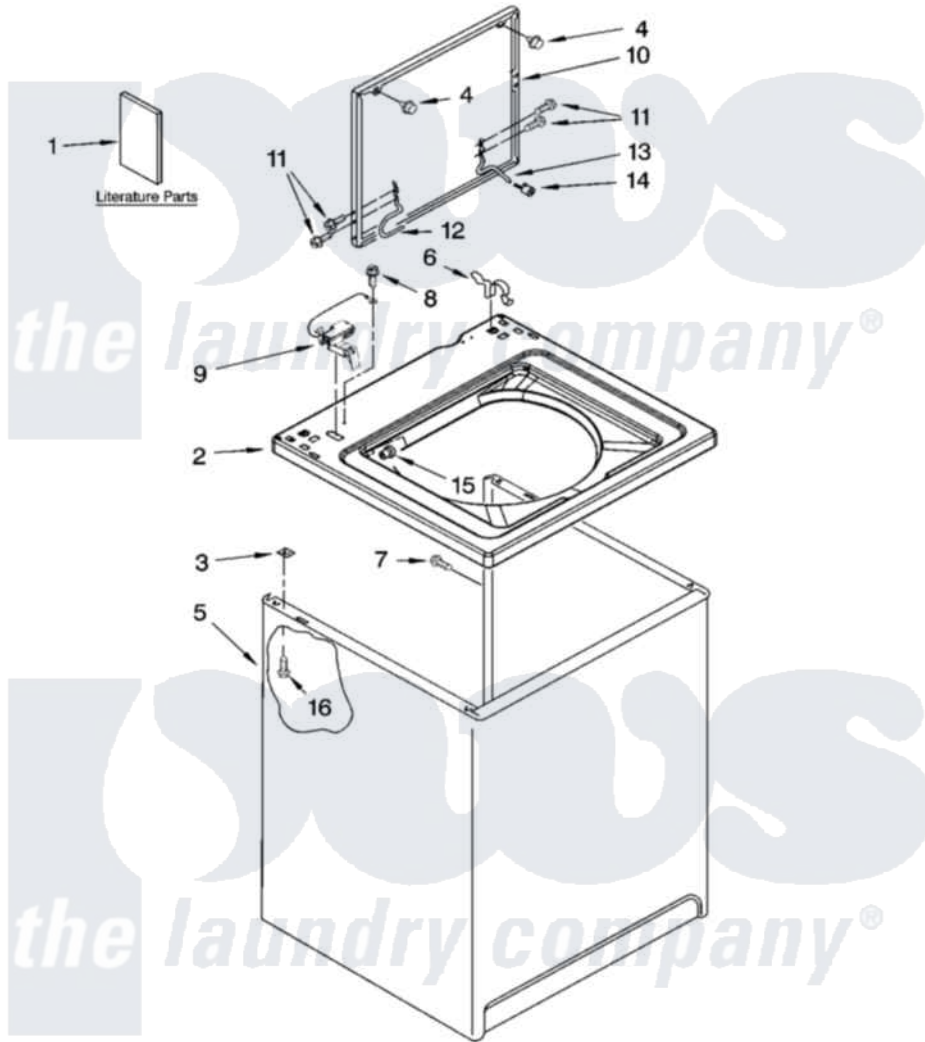

Maytag 2DATW4305TQ0 01 - TOP AND CABINET PARTS

TOP AND CABINET PARTS

For Model: 2DATW4305TQ0
(White)

IMPORTANT: All Part Numbers Listed Are Whirlpool Numbers. Source Parts Through Whirlpool.

W10117855

2

Maytag [Residential Maytag 2DATW4305TQ0 Washer Parts](#) Parts Diagram 01 - TOP AND CABINET PARTS
Click on the part number to view part

Item	Original Part Number	Replaced By	Status	Part Description
1	W10117856		Not Available	Installation Instructions
"	W10118047		Not Available	Use & Care Guide
"	W10117050		Not Available	Wiring Diagram
"	W10117855		Not Available	Repair Parts List
2	8559484			Top
3	62750			Spacer, Cabinet To Top (4)
4	9724509			Bumper, Lid
5	63424			Cabinet
6	62780			Clip, Top And Cabinet And Rear Panel
7	3357011	308685		Side Trim)
8	3351614			Screw, Gearcase Cover Mounting
9	8318084			Switch, Lid
10	W10093681	W10193857		Lid
11	W10119872	W10119828		Screw, Lid Hinge Mounting
12	8318088			Hinge, Lid

13

[54583](#)

Hinge, Lid

14

[19119](#)

Bumper, Lid Hinge

15

[21258](#)

Bearing, Lid Hinge

16

[3390631](#)

Screw, 10-16 X 3/8