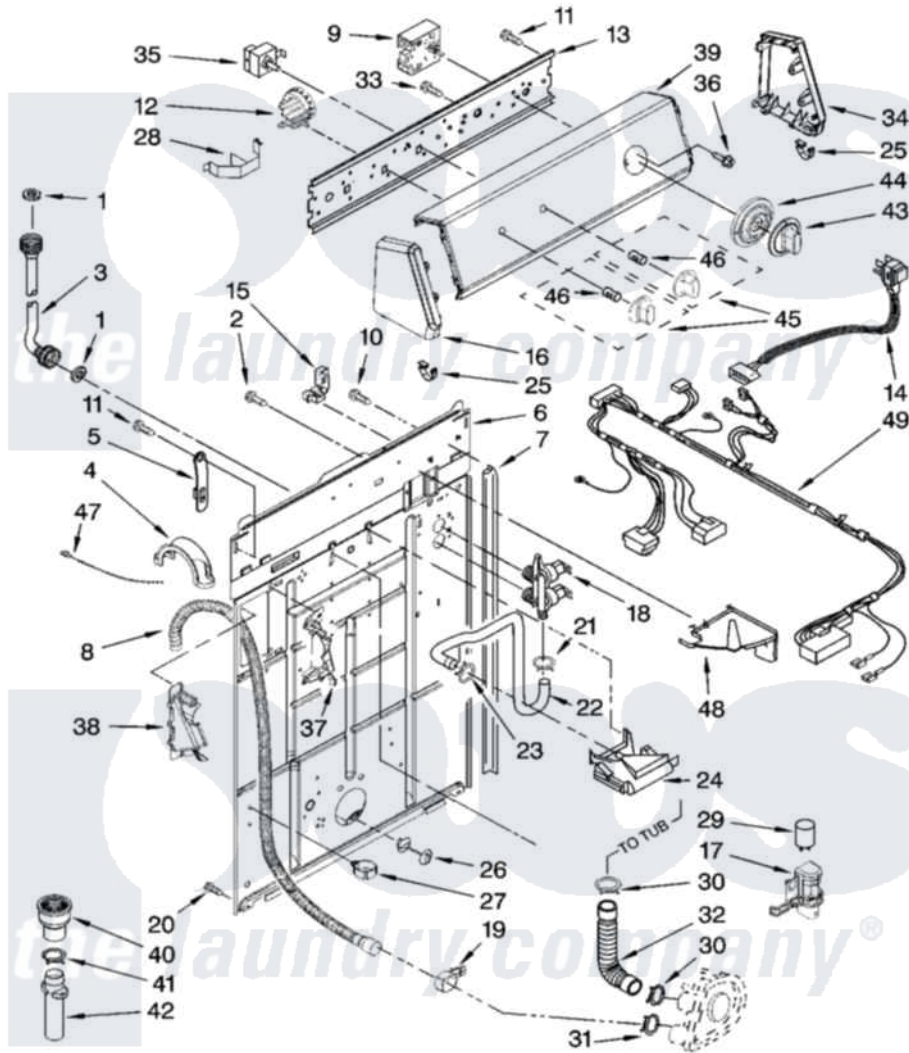

# Maytag 2DATW4305TQ0 02 - CONTROLS AND REAR PANEL PARTS

## CONTROLS AND REAR PANEL PARTS

For Model: 2DATW4305TQ0  
(White)

IMPORTANT: All Part Numbers Listed Are Whirlpool Numbers. Source Parts Through Whirlpool.

W10117855

4

Maytag Residential Maytag 2DATW4305TQ0 Washer Parts Parts Diagram 02 - CONTROLS AND REAR PANEL PARTS  
Click on the part number to view part

Item	Original Part Number	Replaced By	Status	Part Description
1	3976300	<a href="#">16123</a>		Washer Inlet-Hose Miscellaneous Parts Must be Ordered Separately.
2	<a href="#">9740848</a>			Screw, Mixing Valve Mounting
3	8571377	<a href="#">89503</a>		Hose-Inlet
"	8571378	<a href="#">89503</a>		Hose-Inlet
4	<a href="#">8577378</a>			U-Bend, Drain Hose
5	<a href="#">8568314</a>			Strap, Console
6	<a href="#">8318015</a>			Panel, Rear
7	<a href="#">62747</a>			Pad, Rear Panel
8	8559374	<a href="#">W10096921</a>		Drain Hose Assembly
9	<a href="#">W10117048</a>			Timer, Control
10	<a href="#">3351614</a>			Screw, Gearcase Cover Mounting
11	<a href="#">90767</a>			Screw, 8A X 3/8 HeX Washer Head Tapping
12	8577845	<a href="#">W10339334</a>		Switch-WL
13	<a href="#">8579677</a>			Bracket, Control