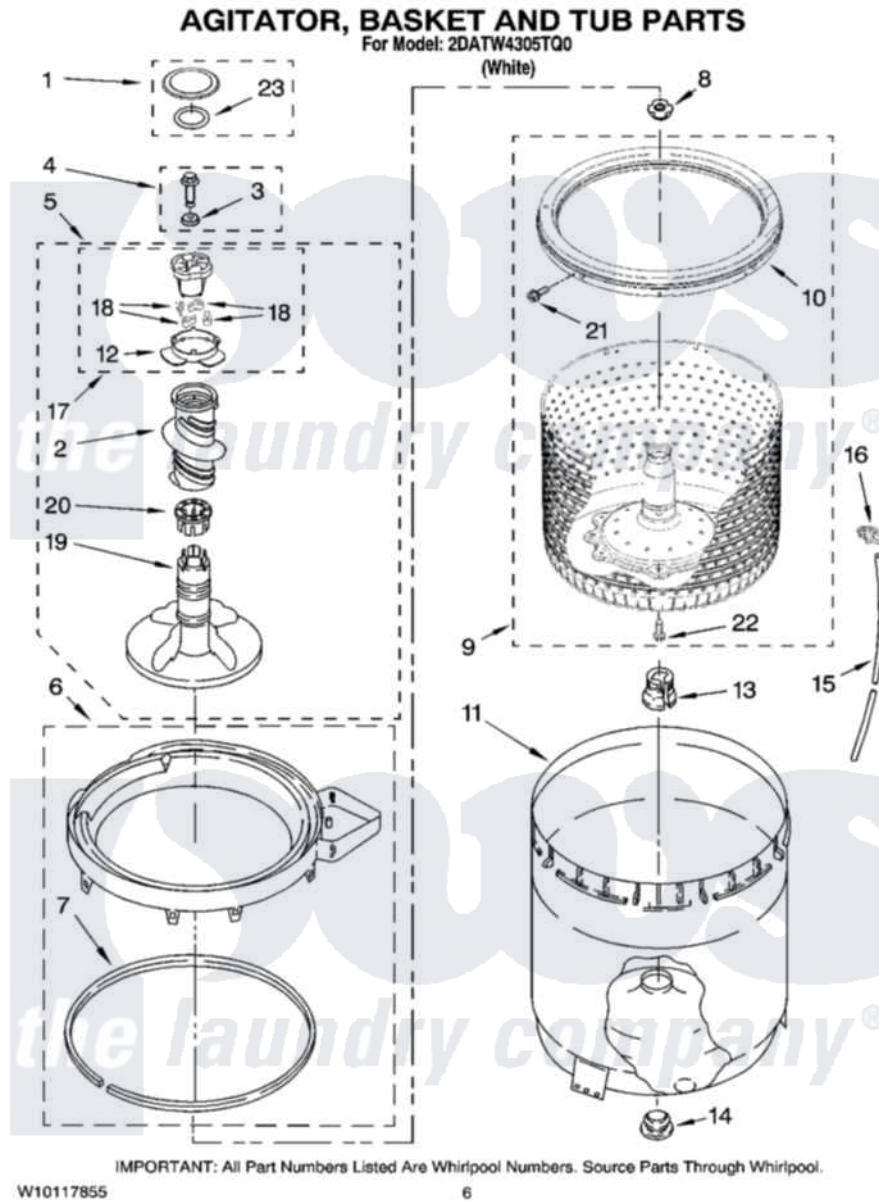

Maytag 2DATW4305TQ0 03 - AGITATOR, BASKET AND TUB PARTS

Maytag [Residential Maytag 2DATW4305TQ0 Washer Parts](#) Parts Diagram 03 - AGITATOR, BASKET AND TUB PARTS

Click on the part number to view part

Item	Original Part Number	Replaced By	Status	Part Description
1	8565983			Cap And Seal Assembly
2	3360824			Auger, Agitator
3	3949550			Washer
4	358237			Screw And Washer
5	W10093671			Agitator
6	8528150	W10445870		Ring-Tub
7	3976308			Gasket, Tub Ring
8	21366			Nut, Spanner
9	W10042080			Basket And Balance Ring
10	W10116946			Balance Ring
11	63849			Strain Relief, Power Cord
12	3363661			Bearing, Driven Cam
13	389140			Tub Block, Basket Drive
14	383727			Gasket, Centerpodt
15	3347780	353244		Hose, Pressure Switch
16	2219077			Clip, Pressure Switch Hose

17	3363662	285748	Cam-Agitator
18	3366877	80040	Dog-Agitator
19	W10093670		Agitator
20	3350389	285587	Washer
21	W10112540		Screw, Balance Ring
22	W10112537		Screw, Adapter Assembly
23	358912		Seal, Agitator Cap