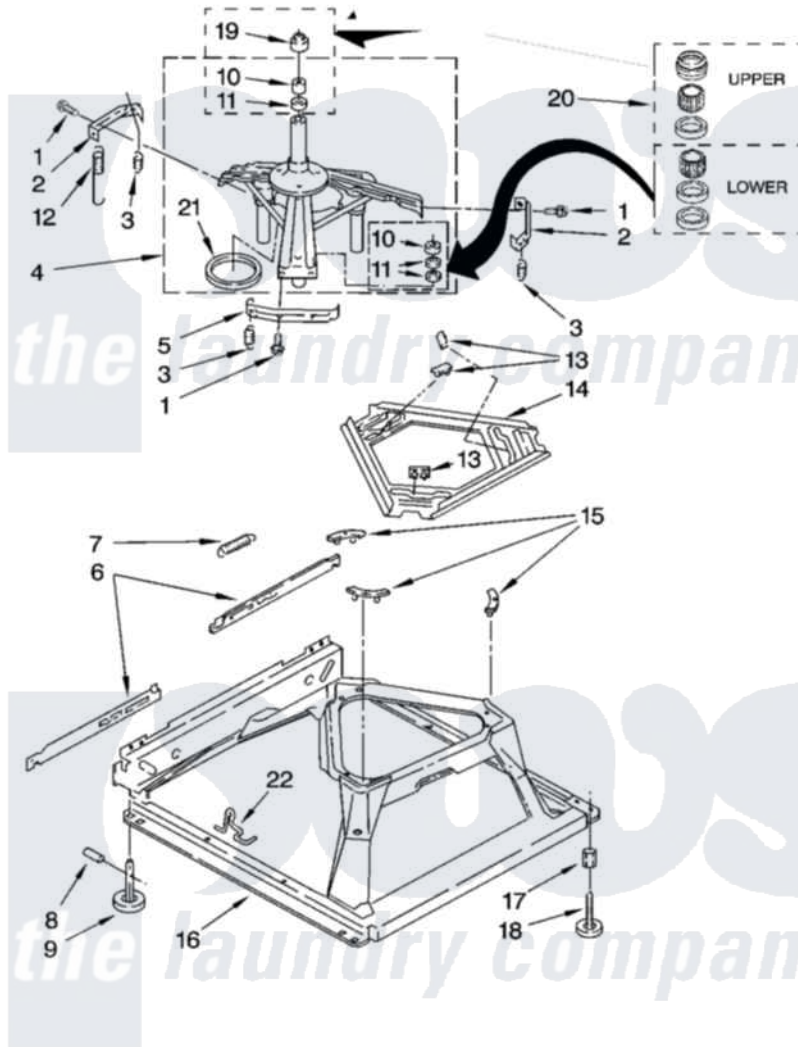

Maytag 2DATW4305TQ0 05 - MACHINE BASE PARTS

MACHINE BASE PARTS

For Model: 2DATW4305TQ0
(White)

IMPORTANT: All Part Numbers Listed Are Whirlpool Numbers. Source Parts Through Whirlpool.

9

W10117855

Maytag [Residential Maytag 2DATW4305TQ0 Washer Parts](#) Parts Diagram 05 - MACHINE BASE PARTS

[Click on the part number to view part](#)

Item	Original Part Number	Replaced By	Status	Part Description
1	3400076			Screw, Bracket Mounting
2	64067			Bracket, Spring Outer
3	63907			Spring, Suspension
4	8575214	280184		Support
5	64065			Bracket, Spring Outer
6	63466			Link, Leveling Mechanism
7	62597	8316845		Spring
8	62837			Pin, Knurled
9	62596	285244		Feet-Leveling
10	8546455			Bearing, Centerpost
11	357409	359449		Seal, Agitator Shaft
12	8534035	285901		Spring
13	62568	285219		Pad
14	3946509			Plate, Suspension
15	3363660	285744		Pad
16	3946512	285771		Base

17	3359452	Nut, Lock
18	W10001130	Foot, Leveling
19	8577376	Seal, Centerpost
20	285203	Centerpost Bearing Kit
21	63134	Ring, Sound Deadening
22	63806	W10145155 Retainer, Suspension Spring